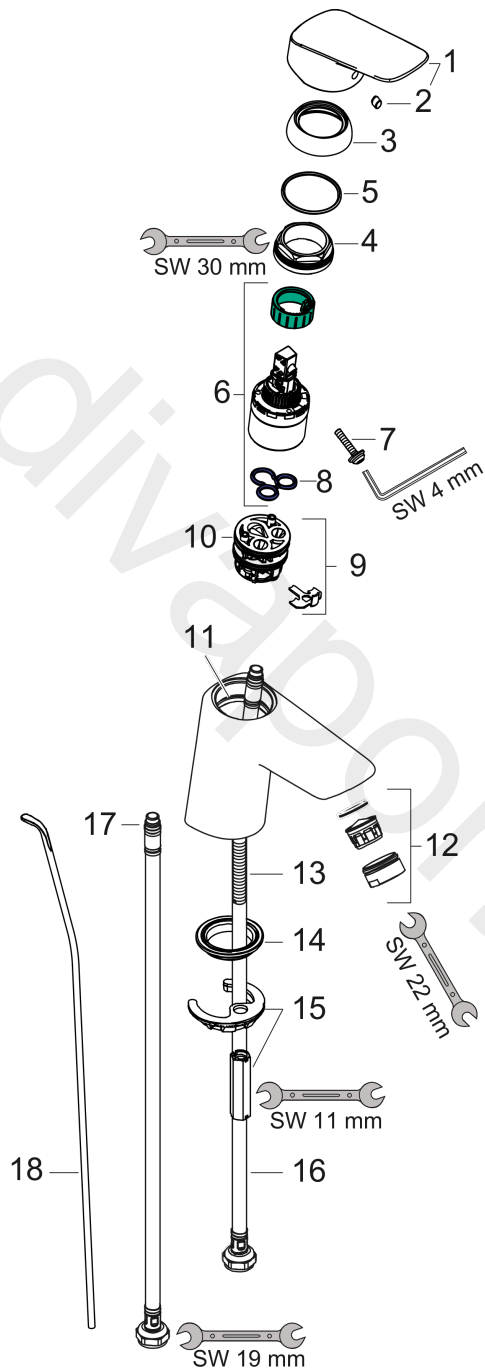

Logis

Single lever basin mixer 70 with pop-up waste set

Finish: **Chrome** Article Number: **71070000**

Description

product features

- consists of: single lever basin mixer, waste set
- ComfortZone 70
- projection: 107 mm
- spout height: 67 mm
- handle variant: lever handle
- spray type: normal spray
- maximum flow rate at 3 bar: 5 l/min
- ceramic cartridge
- temperature limitation adjustable
- suitable for continuous flow water heaters
- pop-up waste set G 1¼
- material waste set: synthetic
- connection type: G ¾ connections
- connection dimension: DN15
- EU taxonomy: max. 6 l/min - Substantial Contribution (SC) possible
- WRAS 2107044
- WRAS 2107044 - Approval letter

Article Details

Price excl. VAT

93,33 £

Technology

Certificates / Sustainability

Product image

Scale drawing

Logis
Single lever basin mixer 70 with pop-up waste set
 Finish: **Chrome** Article Number: **71070000**

Flowchart

www.divapor.com

Logis
Single lever basin mixer 70 with pop-up waste set
 Finish: **Chrome** Article Number: **71070000**

Exploded Drawing

Year of production: >05/17

Logis**Single lever basin mixer 70 with pop-up waste set**Finish: **Chrome** Article Number: **71070000****Spare part list**

Year of production: >05/17

Pos.	Description	Article Number	Price	PU
1	handle	92224000	£ 51,00	1
2	screw cover	96338000	£ 3,30	1
3	flange	97406000	£ 20,50	1
4	nut	97209000	£ 16,10	1
5	O-Ring 32x2	98193000	£ 3,30	1
6	cartridge, assy	92730000	£ 35,00	1
7	locking screw for handle	95140000	£ 6,10	1
8	seal	95008000	£ 9,00	1
9	adapter for cartridge	98750000	£ 13,30	1
10	O-Ring 30x2	98186000	£ 3,30	1
11	O-ring 35x2	92604000	£ 6,10	1
12	aerator M24x1 (5 l/min)	92372000	£ 20,50	1
13	screw M8 x 68	97736000	£ 6,10	1
14	seal Ø 42	98722000	£ 6,10	1
15	fixing set	96016000	£ 35,00	1
16	connection hose 450 mm M8x0,75 G3/8	97206000	£ 35,00	1
17	O-ring 6,6x1,6	93019000	£ 3,30	1
18	pull rod	96657000	£ 13,30	1
a	pop up waste	92168000	£ 43,00	1
b	sealing set	95581000	£ 6,10	1