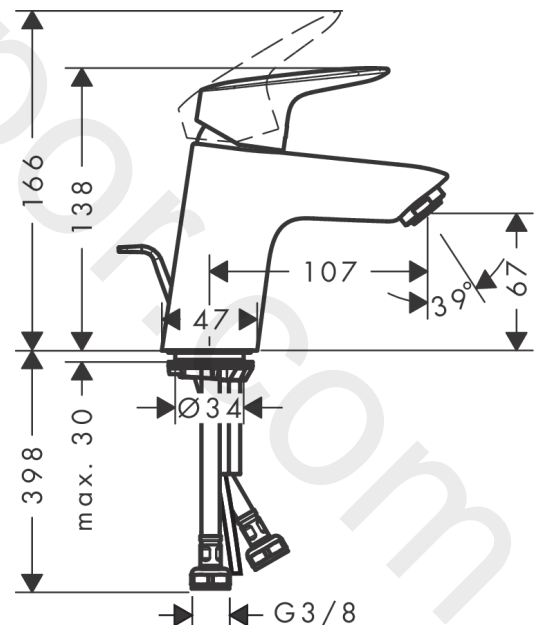

Logis

Single lever basin mixer 70 with pop-up waste set

Finish: **Chrome** Article Number: **71070000**

Description

product features

- consists of: single lever basin mixer, waste set
- ComfortZone 70
- projection: 107 mm
- spout height: 67 mm
- handle variant: lever handle
- spray type: normal spray
- maximum flow rate at 3 bar: 5 l/min
- ceramic cartridge
- temperature limitation adjustable
- suitable for continuous flow water heaters
- pop-up waste set G 1¼
- material waste set: synthetic
- connection type: G ¾ connections
- connection dimension: DN15
- EU taxonomy: max. 6 l/min - Substantial Contribution (SC) possible
- WRAS 2107044
- WRAS 2107044 - Approval letter

Article Details

Price excl. VAT

93,33 £

Technology

Certificates / Sustainability

Product image

Scale drawing

Logis
Single lever basin mixer 70 with pop-up waste set
 Finish: **Chrome** Article Number: **71070000**

Flowchart

www.divapor.com

Logis
Single lever basin mixer 70 with pop-up waste set
 Finish: **Chrome** Article Number: **71070000**

Exploded Drawing

Year of production: >05/17

Logis**Single lever basin mixer 70 with pop-up waste set**Finish: **Chrome** Article Number: **71070000****Spare part list**

Year of production: >05/17

Pos.	Description	Article Number	Price	PU
1	handle	92224000	£ 51,00	1
2	screw cover	96338000	£ 3,30	1
3	flange	97406000	£ 20,50	1
4	nut	97209000	£ 16,10	1
5	O-Ring 32x2	98193000	£ 3,30	1
6	cartridge, assy	92730000	£ 35,00	1
7	locking screw for handle	95140000	£ 6,10	1
8	seal	95008000	£ 9,00	1
9	adapter for cartridge	98750000	£ 13,30	1
10	O-Ring 30x2	98186000	£ 3,30	1
11	O-ring 35x2	92604000	£ 6,10	1
12	aerator M24x1 (5 l/min)	92372000	£ 20,50	1
13	screw M8 x 68	97736000	£ 6,10	1
14	seal Ø 42	98722000	£ 6,10	1
15	fixing set	96016000	£ 35,00	1
16	connection hose 450 mm M8x0,75 G3/8	97206000	£ 35,00	1
17	O-ring 6,6x1,6	93019000	£ 3,30	1
18	pull rod	96657000	£ 13,30	1
a	pop up waste	92168000	£ 43,00	1
b	sealing set	95581000	£ 6,10	1