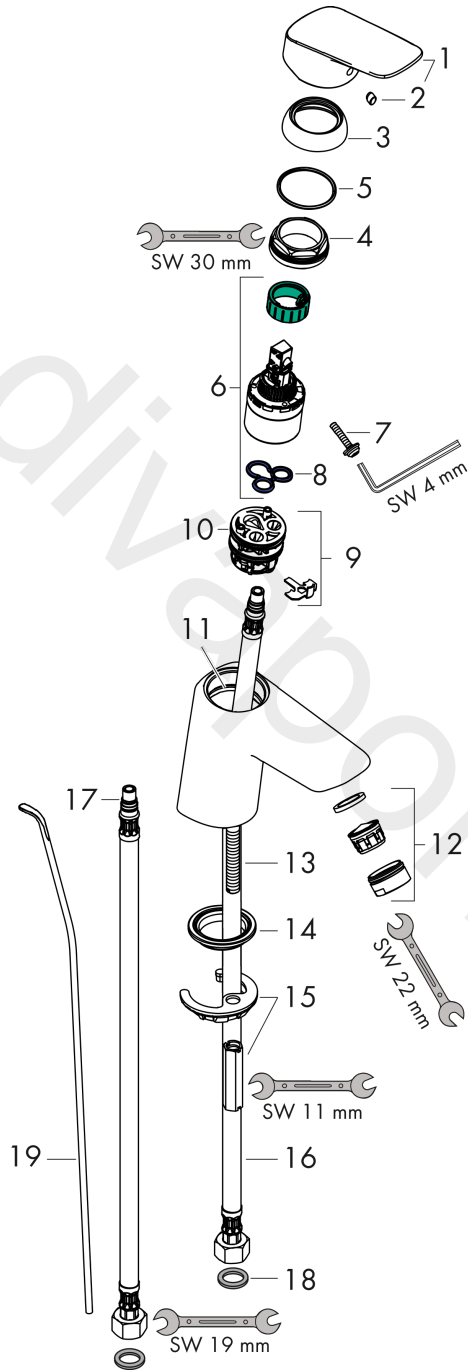

Logis

Single lever basin mixer 70 with pop-up waste set

Surfaces: Article Number: 71070000

Exploded Drawing

Year of production: 04/14 - 12/14

Logis

Single lever basin mixer 70 with pop-up waste set

Surfaces: Article Number: **71070000**

Spare part list

Year of production: 04/14 - 12/14

Pos.	Description	Article Number	Price	PU
1	handle	92224000	£ 51,00	1
2	screw cover	96338000	£ 3,30	1
3	flange	97406000	£ 20,50	1
4	nut	97209000	£ 16,10	1
5	O-Ring 32x2	98193000	£ 3,30	1
6	cartridge, assy	92730000	£ 35,00	1
7	locking screw for handle	95140000	£ 6,10	1
8	seal	95008000	£ 9,00	1
9	adapter for cartridge	98750000	£ 13,30	1
10	O-Ring 30x2	98186000	£ 3,30	1
11	O-ring 35x2	92604000	£ 6,10	1
12	aerator M24x1 (5 l/min)	13185000	£ 22,30	1
13	screw M8 x 68	97736000	£ 6,10	1
14	seal Ø 42	98722000	£ 6,10	1
15	fixing set	96016000	£ 35,00	1
16	connection hose 450 mm M8x0,75 G3/8	97206000	£ 35,00	1
17	O-ring 7x1,5	98422000	£ 3,30	1
18	sealing set	95581000	£ 6,10	1
19	pull rod	96657000	£ 13,30	1
a	pop up waste	92168000	£ 43,00	1