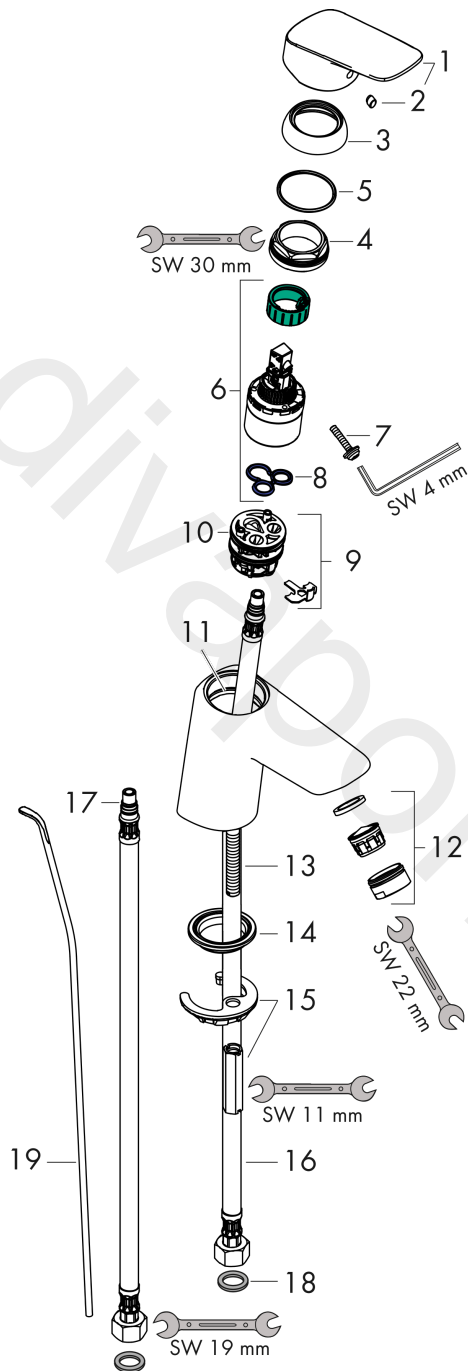

Logis
Single lever basin mixer 70 with pop-up waste set
 Surfaces: Article Number: **71070000**

Exploded Drawing

Year of production: **01/15 - 04/17**

Logis

Single lever basin mixer 70 with pop-up waste set

Surfaces: Article Number: **71070000**

Spare part list

Year of production: **01/15 - 04/17**

Pos.	Description	Article Number	Price	PU
1	handle	92224000	£ 51,00	1
2	screw cover	96338000	£ 3,30	1
3	flange	97406000	£ 20,50	1
4	nut	97209000	£ 16,10	1
5	O-Ring 32x2	98193000	£ 3,30	1
6	cartridge, assy	92730000	£ 35,00	1
7	locking screw for handle	95140000	£ 6,10	1
8	seal	95008000	£ 9,00	1
9	adapter for cartridge	98750000	£ 13,30	1
10	O-Ring 30x2	98186000	£ 3,30	1
11	O-ring 35x2	92604000	£ 6,10	1
12	aerator M24x1 (5 l/min)	92372000	£ 20,50	1
13	screw M8 x 68	97736000	£ 6,10	1
14	seal Ø 42	98722000	£ 6,10	1
15	fixing set	96016000	£ 35,00	1
16	connection hose 450 mm M8x0,75 G3/8	97206000	£ 35,00	1
17	O-ring 7x1,5	98422000	£ 3,30	1
18	sealing set	95581000	£ 6,10	1
19	pull rod	96657000	£ 13,30	1
a	pop up waste	92168000	£ 43,00	1