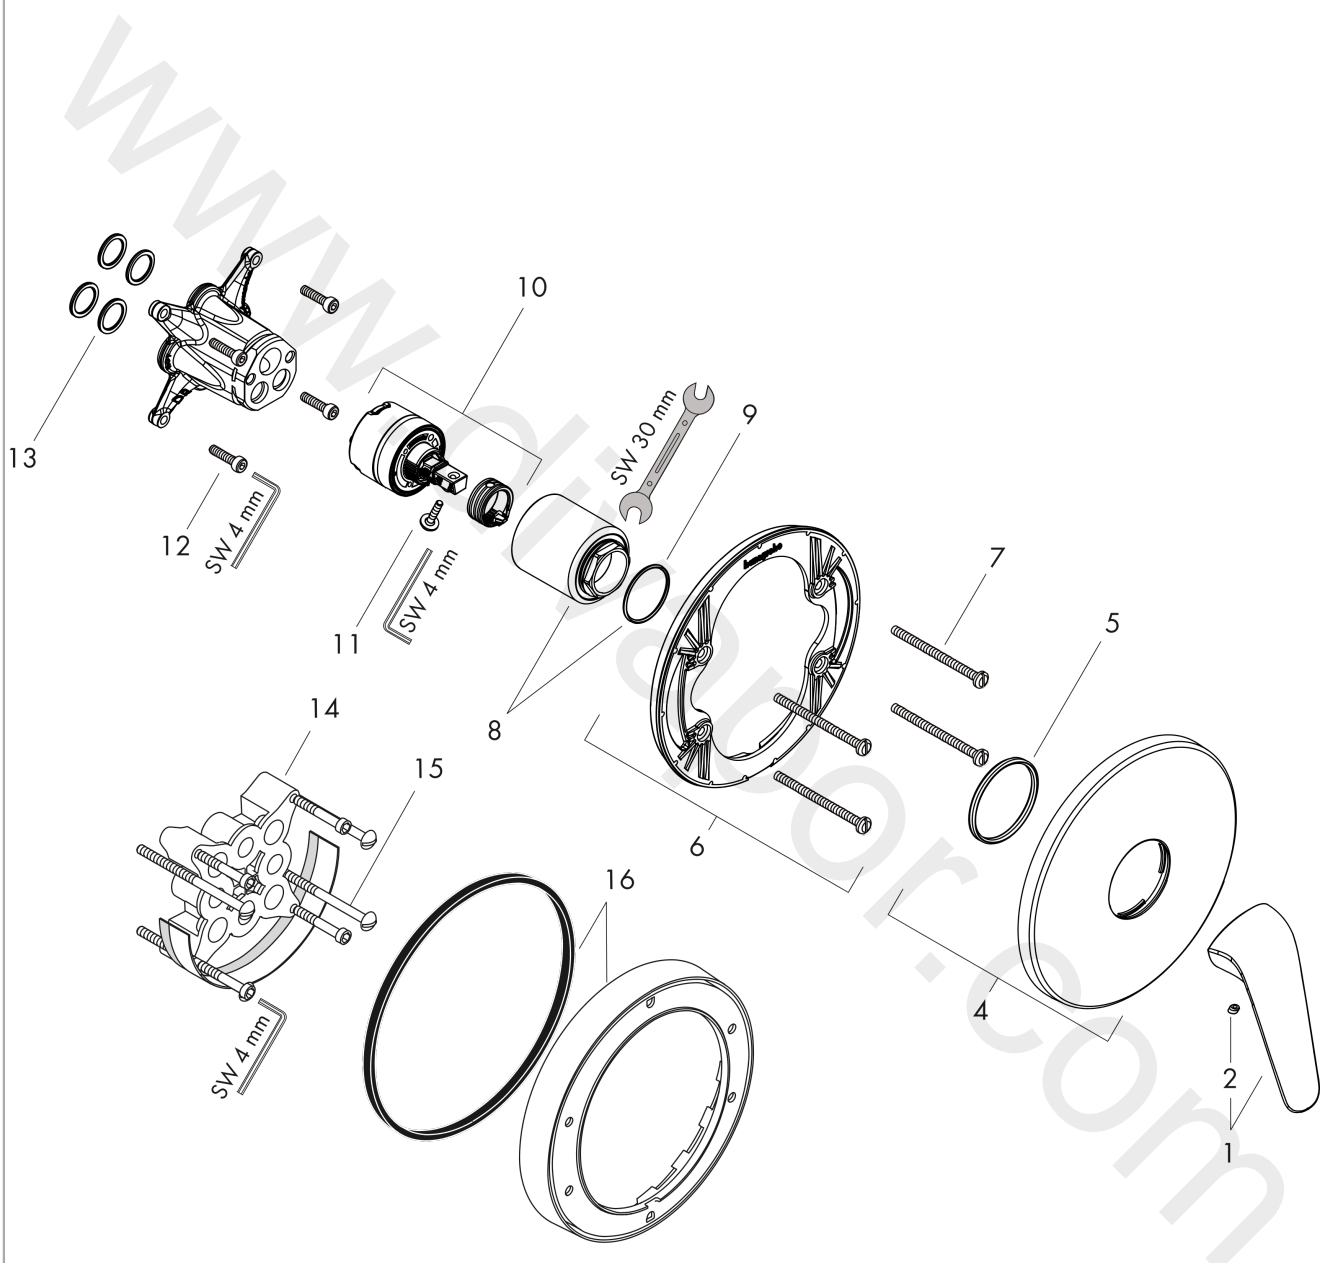

Novus

Single lever shower mixer HighFlow for concealed installation for iBox universal

Surfaces: Article Number: **71066000**

Exploded Drawing

Year of production: **10/17 - 06/22**

Novus

Single lever shower mixer HighFlow for concealed installation for iBox universal

Surfaces: Article Number: **71066000**

Spare part list

Year of production: **10/17 - 06/22**

Pos.	Description	Article Number	Price	PU
1	handle	92224000	£ 51,00	1
2	screw cover	96338000	£ 3,30	1
3	flange	97406000	£ 20,50	1
4	escutcheon Ø 170 mm	96452000	£ 64,00	1
5	O-Ring 48x3	95508000	£ 3,30	1
6	sub plate	96447000	£ 51,00	1
7	set of fixing screws	96454000	£ 9,00	1
8	nut	98286000	£ 79,00	1
9	O-ring 33x2	98154000	£ 3,30	1
10	cartridge, assy	98285000	£ 137,00	1
11	locking screw for handle	95140000	£ 6,10	1
12	set of screws	96525000	£ 9,00	1
13	O-ring 16x2	98133000	£ 3,30	1
14	extension 25 mm	13595000	£ 75,00	1
15	set of fixing screws	97747000	£ 3,30	1
16	extension 22 mm (Ø 170 mm)	13596000	£ 72,00	1
a	concealed item	01800180	£ 163,00	1
b	adapter for exchanged connections	93181000	£ 275,00	1