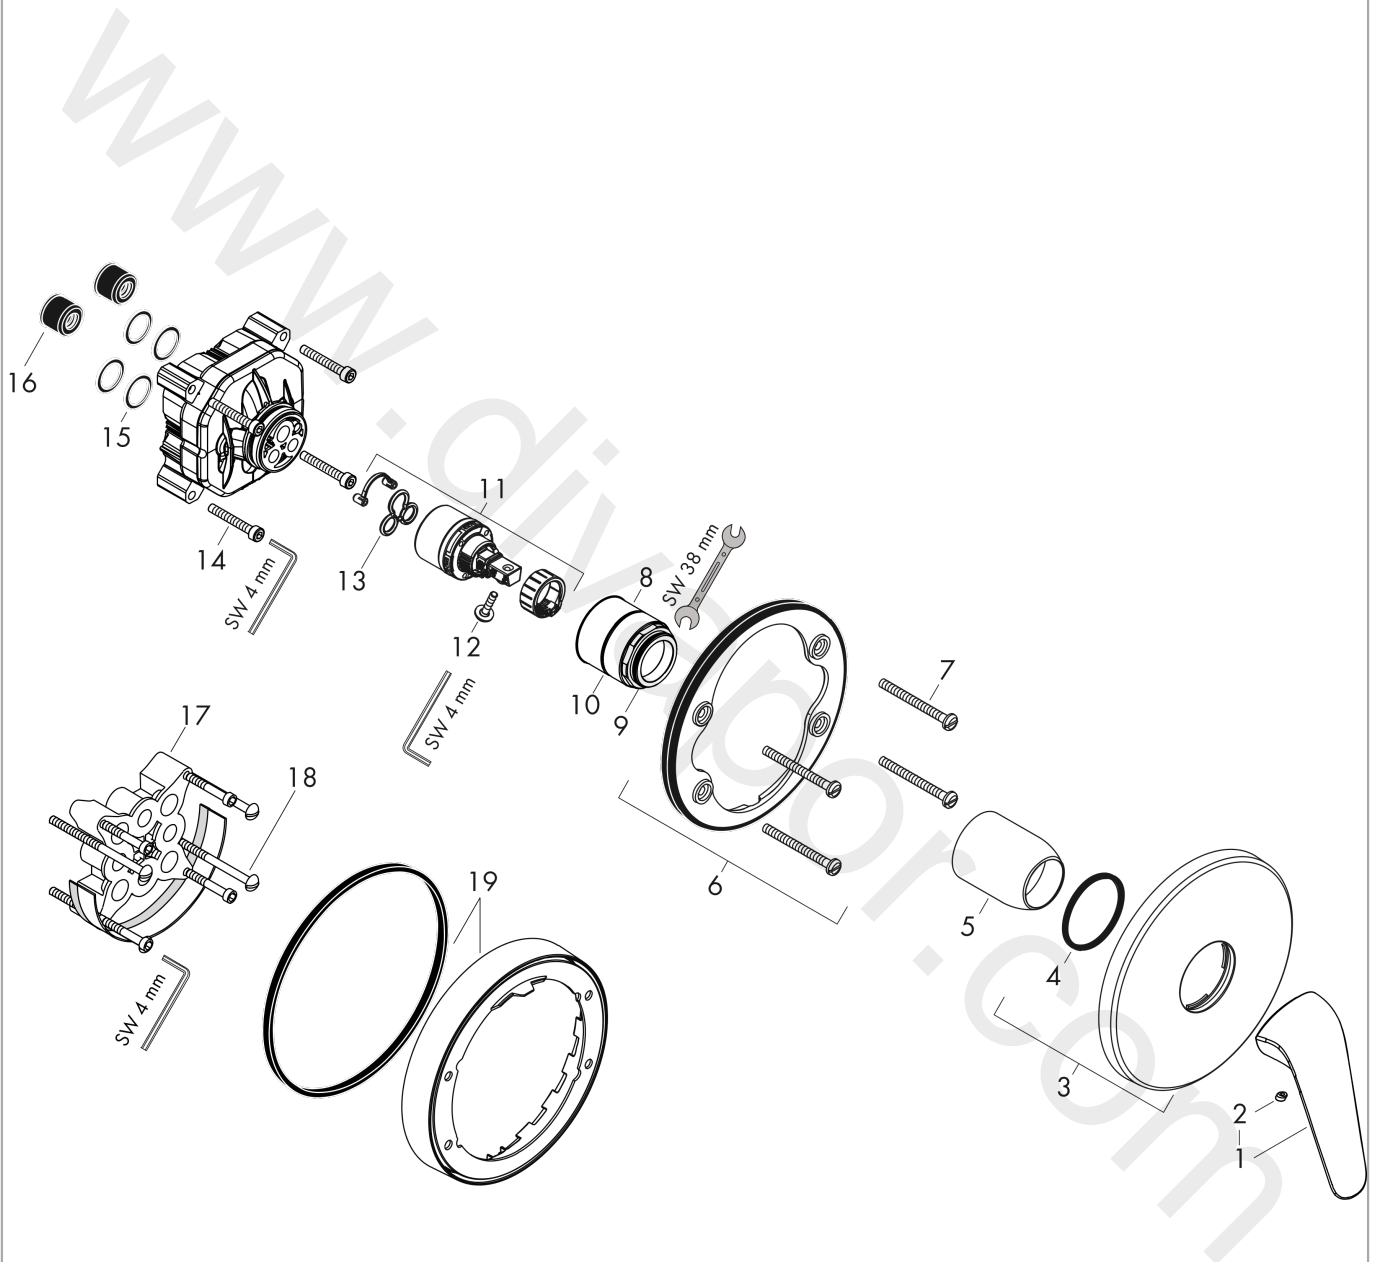

Novus

Single lever shower mixer for concealed installation for iBox universal

Surfaces: Article Number: **71065000**

Exploded Drawing

Year of production: **10/17 - 06/22**

Novus

Single lever shower mixer for concealed installation for iBox universal

Surfaces: Article Number: **71065000**

Spare part list

Year of production: **10/17 - 06/22**

Pos.	Description	Article Number	Price	PU
1	handle	93192000	£ 43,00	1
2	screw cover	96338000	£ 3,30	1
3	escutcheon Ø 150 mm	98792000	£ 64,00	1
4	O-ring 43x3	98418000	£ 3,30	1
5	sleeve	98790000	£ 35,00	1
6	holder for escutcheon	98793000	£ 43,00	1
7	set of fixing screws	96454000	£ 9,00	1
8	nut	98796000	£ 43,00	1
9	O-ring 30x1,5	98433000	£ 3,30	1
10	O-ring 39x1,5	98400000	£ 3,30	1
11	cartridge, assy	92730000	£ 35,00	1
12	locking screw for handle	95140000	£ 6,10	1
13	seal	95008000	£ 9,00	1
14	set of screws	93243000	£ 9,00	1
15	O-ring 16x2	98133000	£ 3,30	1
16	noise reduction	94073000	£ 25,00	1
17	extension 25 mm	13595000	£ 75,00	1
18	set of fixing screws	97747000	£ 3,30	1
19	extension 22 mm (Ø 150 mm)	13597000	£ 72,00	1
a	concealed item	01800180	£ 163,00	1
b	adapter for exchanged connections	93181000	£ 275,00	1