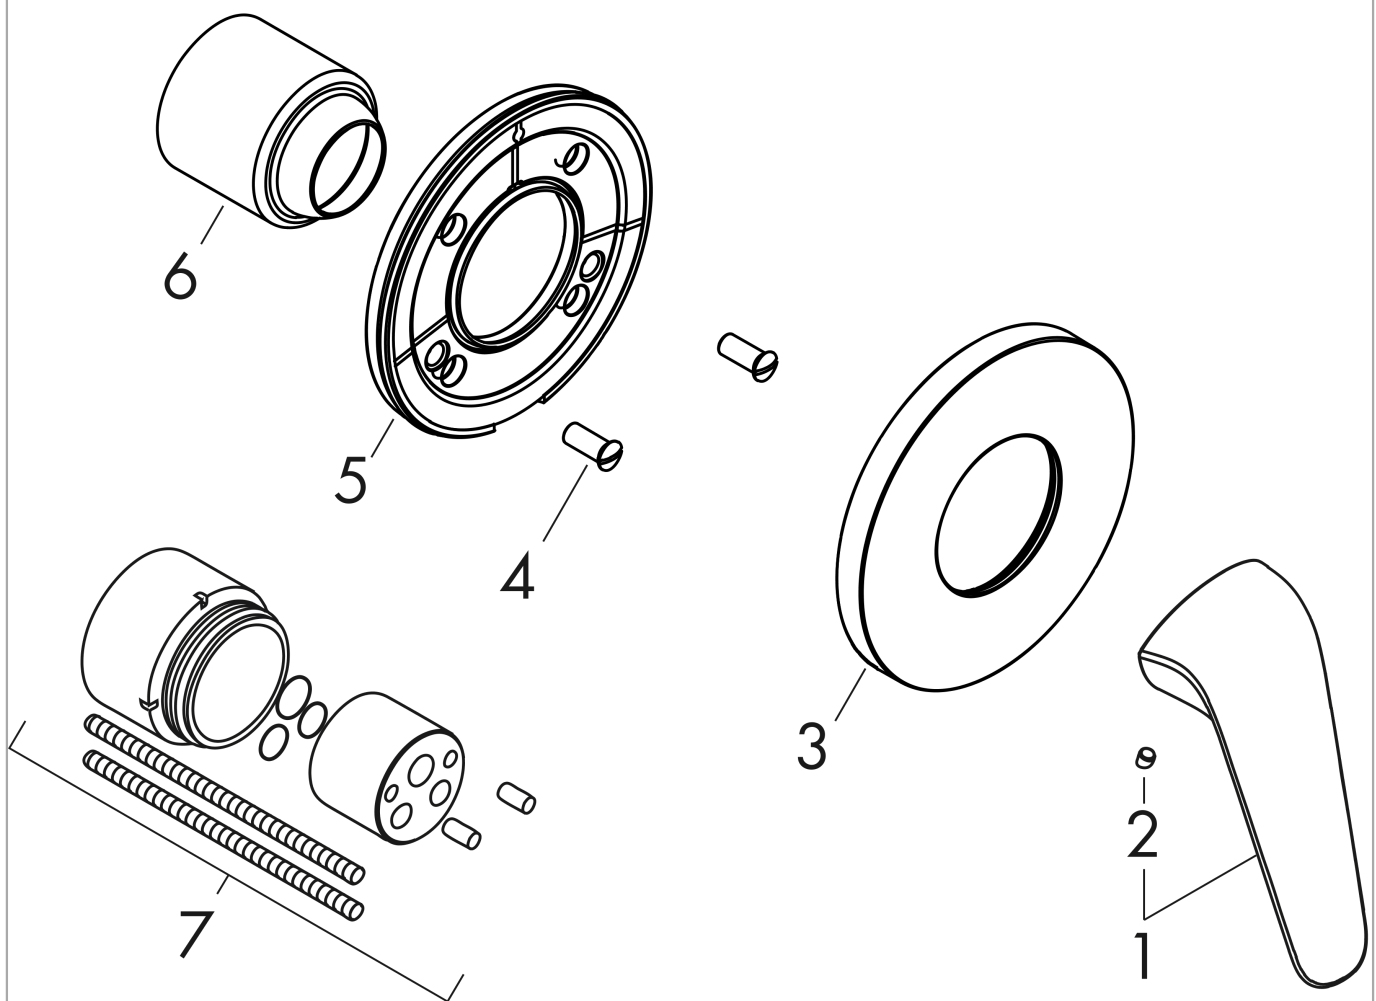

Novus
Single lever shower mixer for concealed installation
 Surfaces: Article Number: **71063000**

Exploded Drawing

Year of production: **01/19 - 06/22**

Novus
Single lever shower mixer for concealed installation
 Surfaces: Article Number: **71063000**

Spare part list

Year of production: **01/19 - 06/22**

Pos.	Description	Article Number	Price	PU
1	handle	93192000	£ 43,00	1
2	screw cover	96338000	£ 3,30	1
3	escutcheon	93468000	£ 51,00	1
4	hollow screw	96065000	£ 6,10	1
5	holder for escutcheon	93467000	£ 13,30	1
6	flange	96348000	£ 13,30	1
7	extension set 28 mm shower mixer	32698000	£ 137,00	1
a	base body	13620180	£ 179,00	1