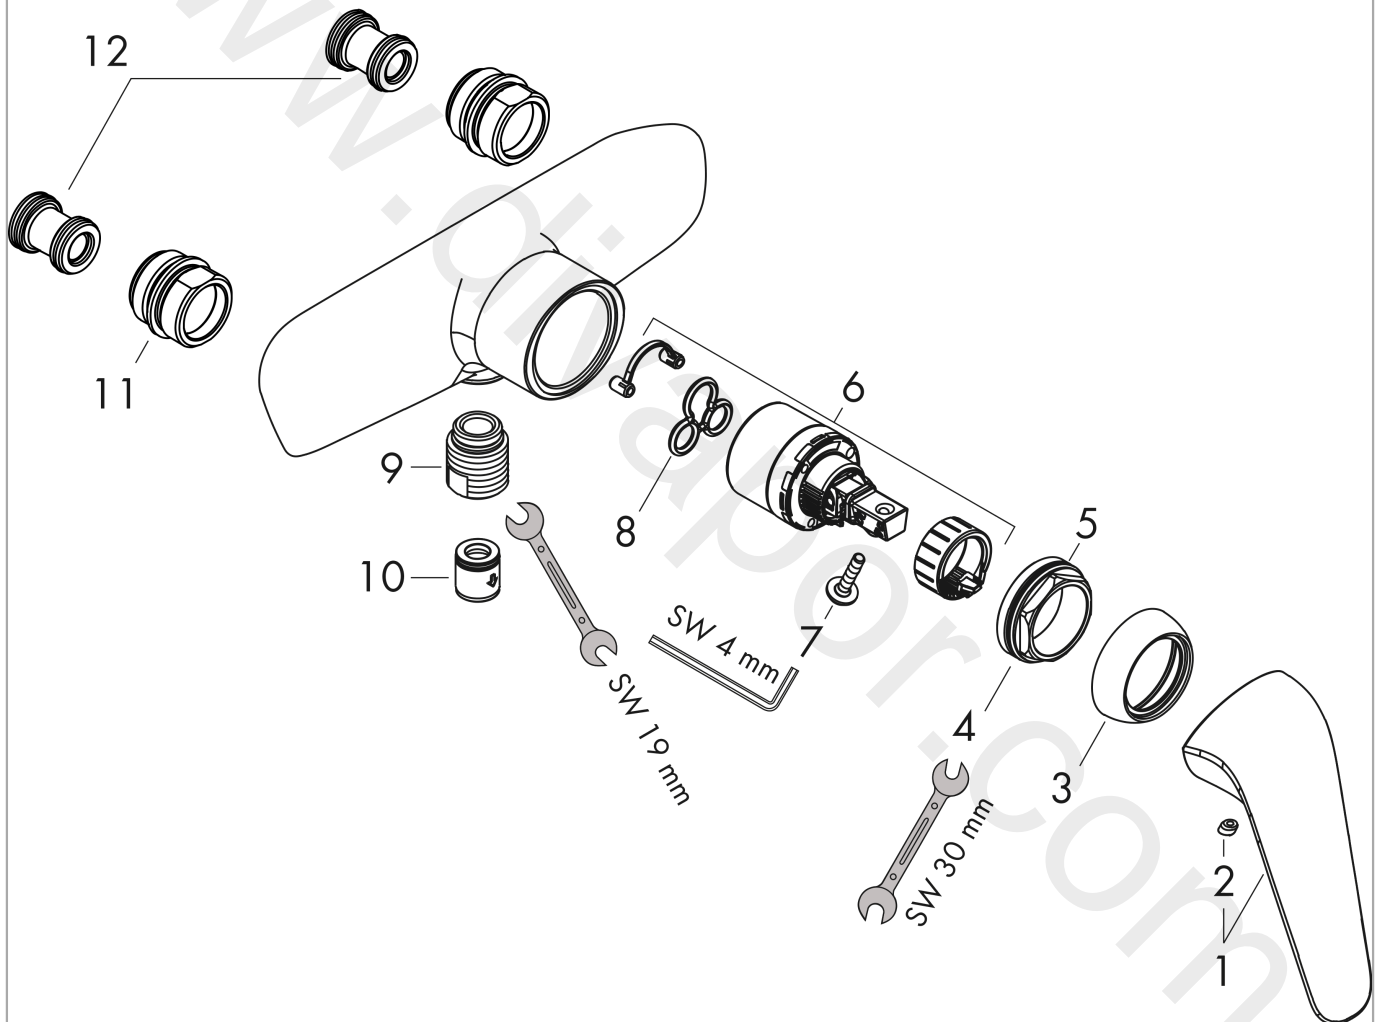

Novus

Single lever shower mixer for exposed installation with centre distance 15.3 cm

Surfaces: Article Number: **71061000**

Exploded Drawing

Year of production: **10/17 - 06/22**

Novus**Single lever shower mixer for exposed installation with centre distance 15.3 cm**Surfaces: Article Number: **71061000****Spare part list**Year of production: **10/17 - 06/22**

Pos.	Description	Article Number	Price	PU
1	handle	93192000	£ 43,00	1
2	screw cover	96338000	£ 3,30	1
3	flange	97406000	£ 20,50	1
4	nut	97209000	£ 16,10	1
5	O-Ring 32x2	98193000	£ 3,30	1
6	cartridge, assy	92730000	£ 35,00	1
7	locking screw for handle	95140000	£ 6,10	1
8	seal	95008000	£ 9,00	1
9	Hose Connection	96044000	£ 25,00	1
10	set of non return valves DW 15	94074000	£ 16,10	1
11	O-ring 23x3	98142000	£ 3,30	1
12	noise reduction	96429000	£ 6,10	1