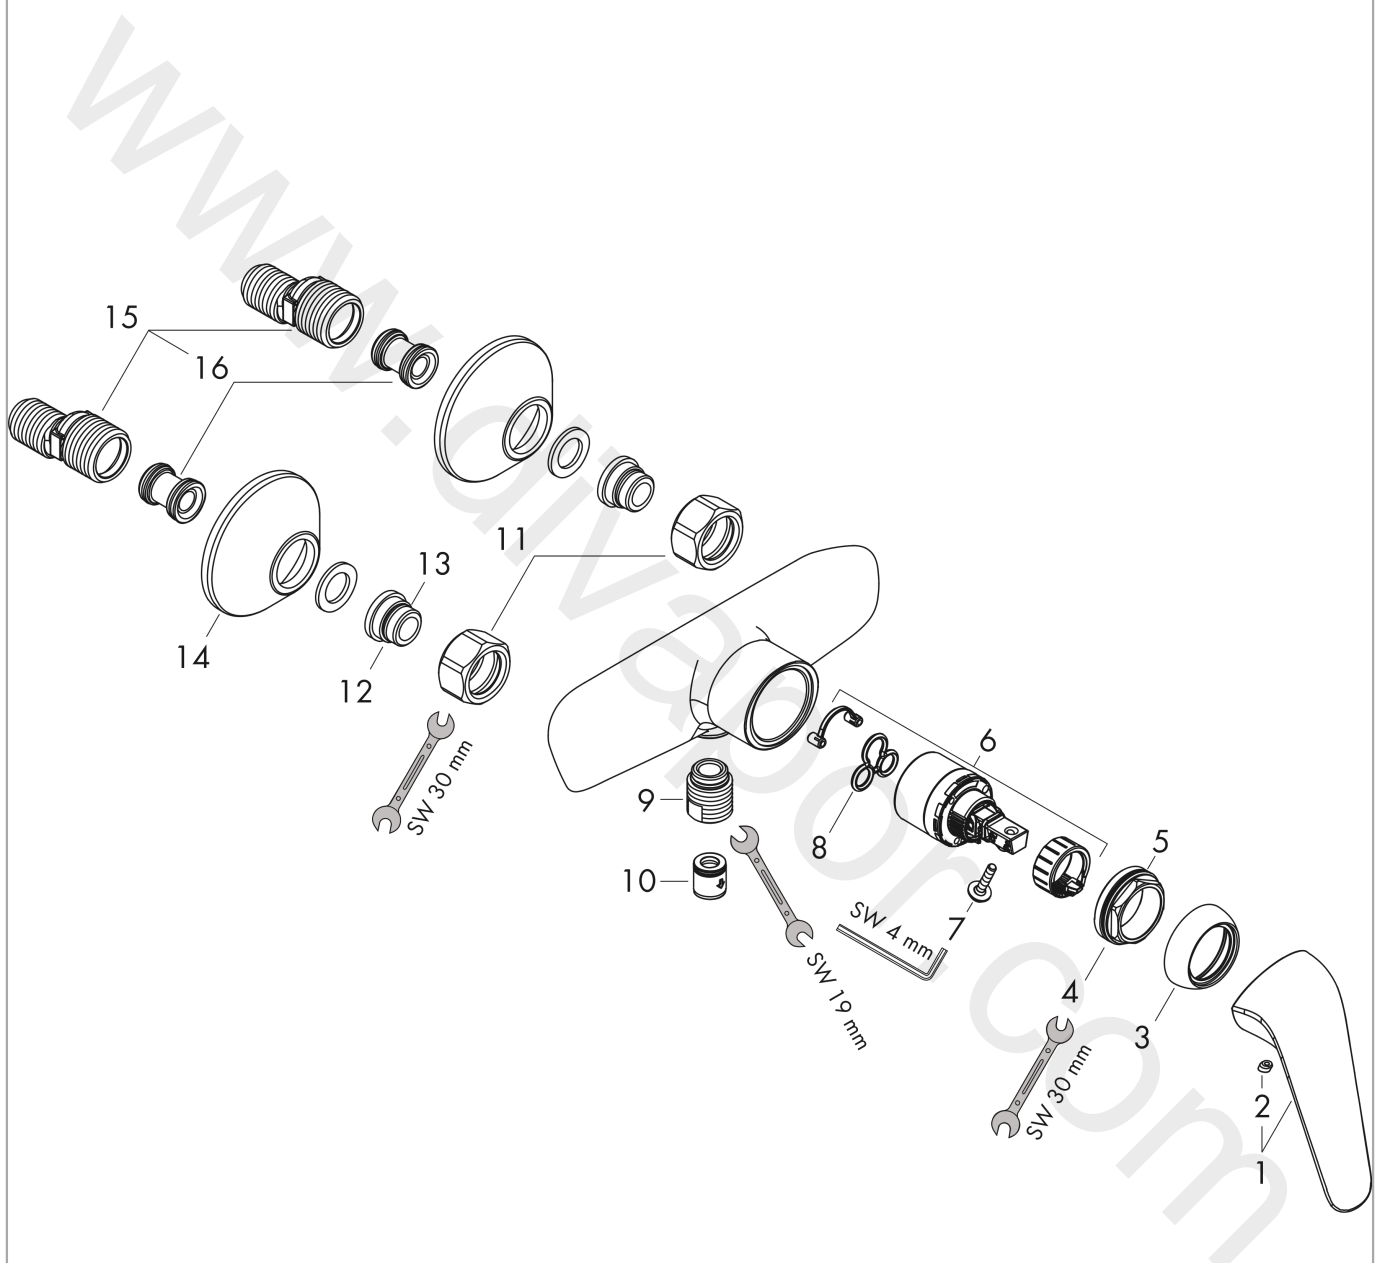

**Novus**  
**Single lever shower mixer for exposed installation**  
 Surfaces: Article Number: **71060000**

**Exploded Drawing**

Year of production: **10/17 - 06/22**

**Novus****Single lever shower mixer for exposed installation**Surfaces: Article Number: **71060000****Spare part list**Year of production: **10/17 - 06/22**

Pos.	Description	Article Number	Price	PU
1	handle	93192000	£ 43,00	1
2	screw cover	96338000	£ 3,30	1
3	flange	97406000	£ 20,50	1
4	nut	97209000	£ 16,10	1
5	O-Ring 32x2	98193000	£ 3,30	1
6	cartridge, assy	92730000	£ 35,00	1
7	locking screw for handle	95140000	£ 6,10	1
8	seal	95008000	£ 9,00	1
9	Hose Connection	96044000	£ 25,00	1
10	set of non return valves DW 15	94074000	£ 16,10	1
11	set of nuts	96157000	£ 35,00	1
12	connecting thread	97220000	£ 16,10	1
13	O-ring 15x2	98163000	£ 3,30	1
14	escutcheon Ø 70 mm	94135000	£ 13,30	1
15	set of S-unions (±12 mm)	94140000	£ 51,00	1
16	noise reduction	96429000	£ 6,10	1