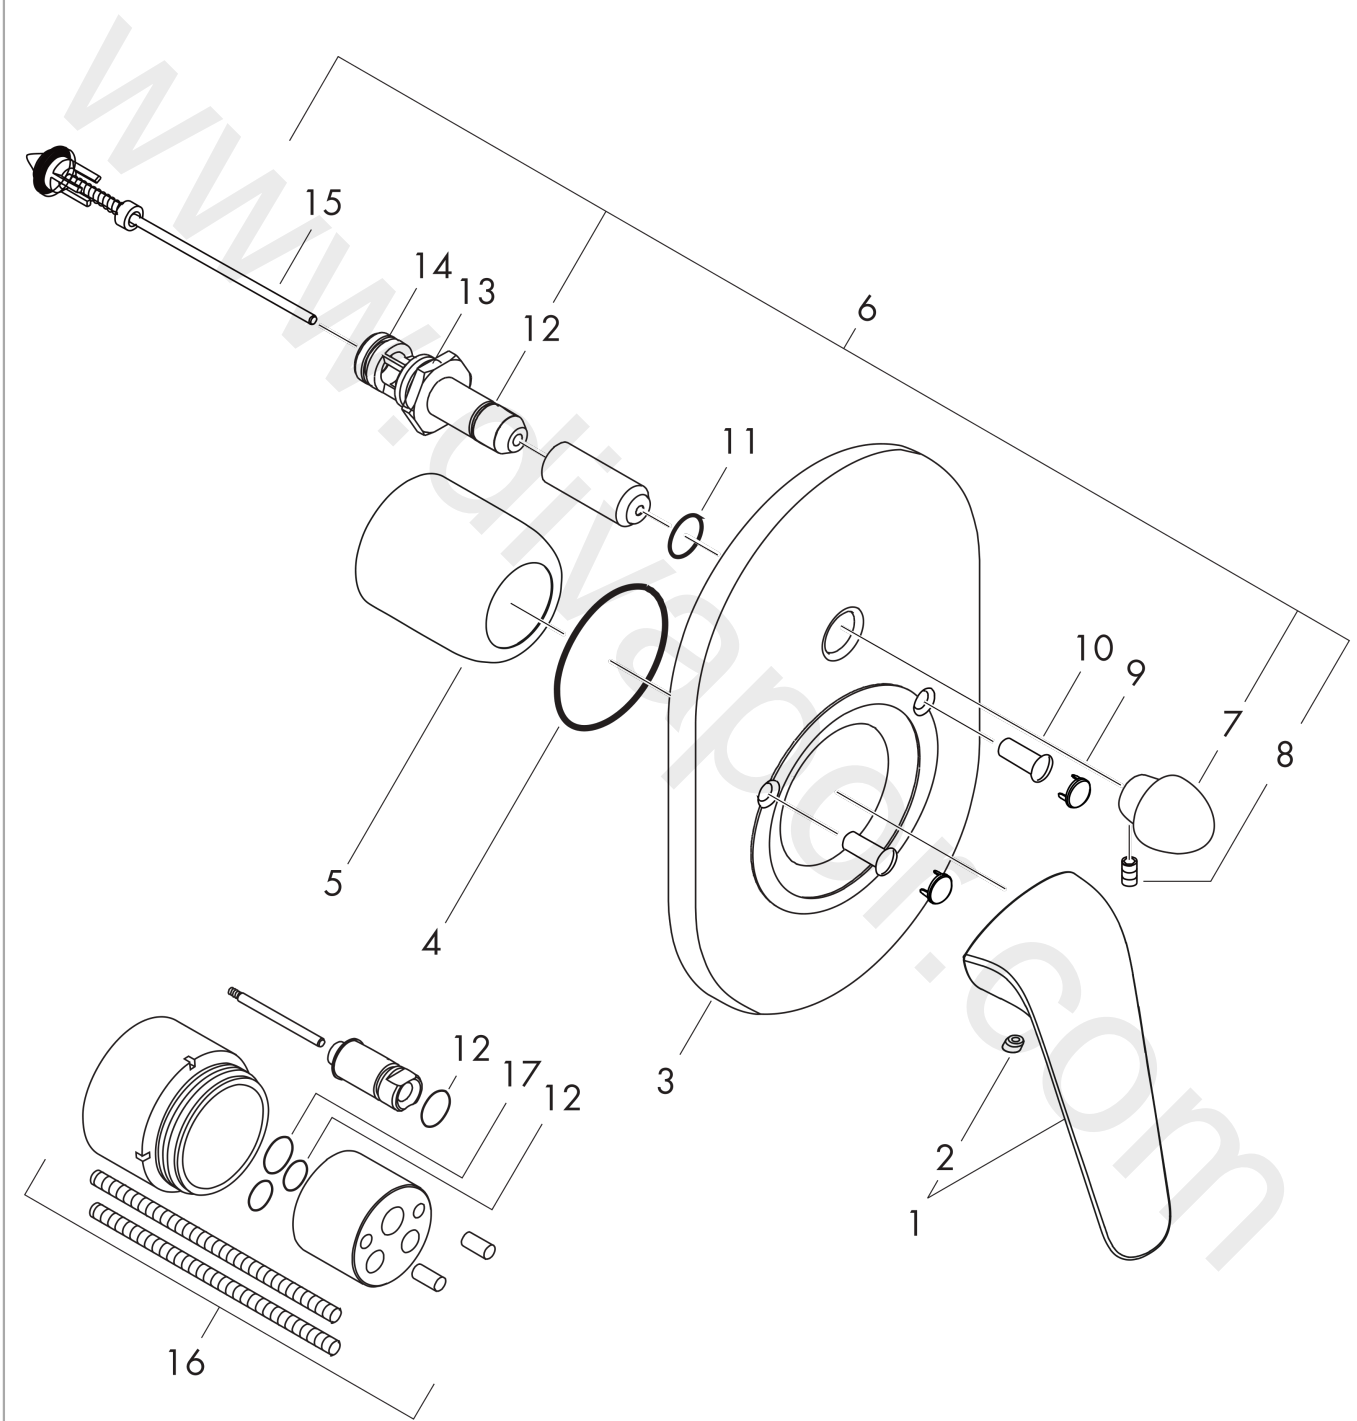

**Novus**  
**Single lever bath mixer for concealed installation**  
 Surfaces: Article Number: **71047000**

**Exploded Drawing**

Year of production: **10/17 - 06/22**

**Novus**  
**Single lever bath mixer for concealed installation**  
 Surfaces: Article Number: **71047000**

## Spare part list

Year of production: **10/17 - 06/22**

Pos.	Description	Article Number	Price	PU
1	handle	93192000	£ 43,00	1
2	screw cover	96338000	£ 3,30	1
3	escutcheon bath/shower mixer	95011000	£ 51,00	1
4	O-Ring 48x3	95508000	£ 3,30	1
5	flange	95010000	£ 35,00	1
6	diverter assy with sleeve and handle	95015000	£ 110,00	1
7	diverter knob cpl.	95013000	£ 16,10	1
8	hollow set screw M4x10	97667000	£ 3,30	1
9	hollow screw	96065000	£ 6,10	1
10	cover cap	95433000	£ 6,10	1
11	O-ring 14x3	98130000	£ 3,30	1
12	O-ring 10x1,5	98123000	£ 3,30	1
13	O-ring 16x2,5	98134000	£ 3,30	1
14	O-ring 13x2	98128000	£ 3,30	1
15	selector assy	96937000	£ 20,50	1
16	extension set 28 mm tub mixer	32498000	£ 173,00	1
17	O-ring 12x1,5	98430000	£ 3,30	1
a	concealed item	31741180	£ 156,00	1