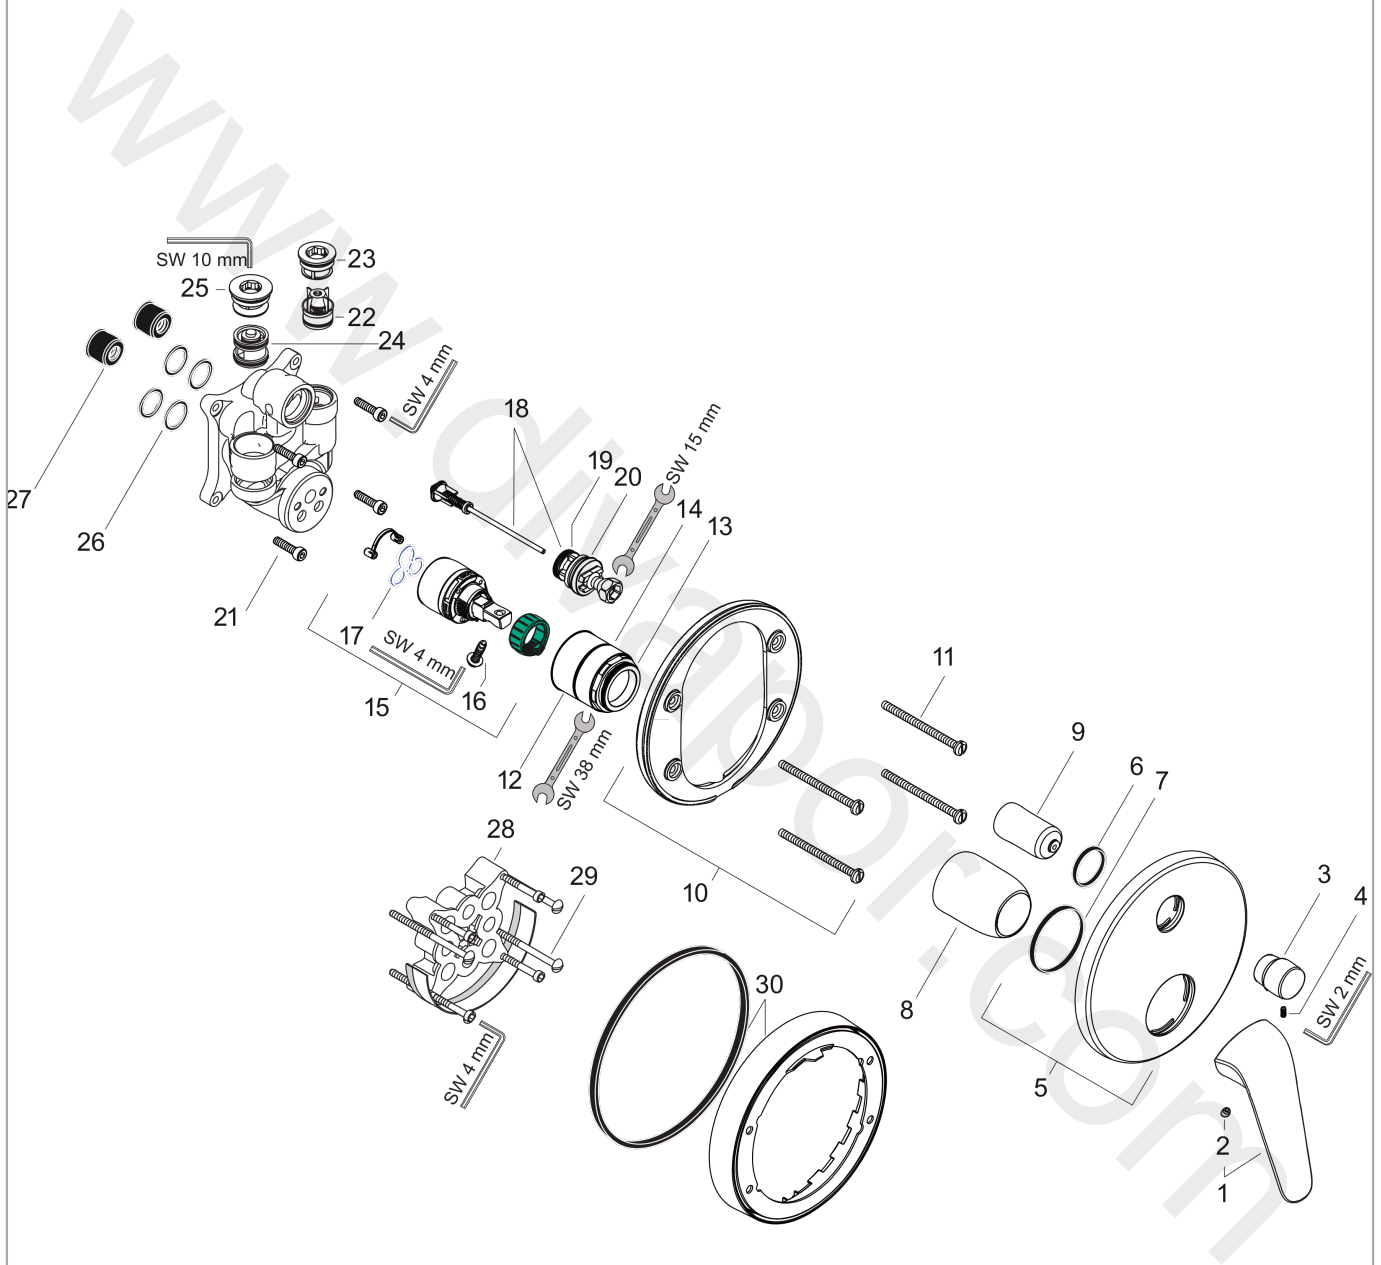

**Novus**

**Single lever bath mixer for concealed installation with integrated security combination according to EN1717 for iBox universal**

Surfaces: Article Number: **71046000**

**Exploded Drawing**

Year of production: **10/17 - 06/22**

## Novus

Single lever bath mixer for concealed installation with integrated security combination according to EN1717 for iBox universal

Surfaces: Article Number: **71046000**

### Spare part list

Year of production: **10/17 - 06/22**

Pos.	Description	Article Number	Price	PU
1	handle	93192000	£ 43,00	1
2	screw cover	96338000	£ 3,30	1
3	diverter knob	98795000	£ 51,00	1
4	hollow set screw M4x10	97667000	£ 3,30	1
5	escutcheon Ø 150 mm	98791000	£ 64,00	1
6	O-ring 43x3	98418000	£ 3,30	1
7	O-ring 23x3	98142000	£ 3,30	1
8	sleeve	98790000	£ 35,00	1
9	sleeve	98794000	£ 35,00	1
10	holder for escutcheon	98793000	£ 43,00	1
11	set of fixing screws	96454000	£ 9,00	1
12	nut	98796000	£ 43,00	1
13	O-ring 39x1,5	98400000	£ 3,30	1
14	O-ring 30x1,5	98433000	£ 3,30	1
15	cartridge, assy	92730000	£ 35,00	1
16	locking screw for handle	95140000	£ 6,10	1
17	seal	95008000	£ 9,00	1
18	selector assy	95014000	£ 64,00	1
19	O-ring 16x2,3	98207000	£ 3,30	1
20	O-ring 20x2,5	92602000	£ 6,10	1
21	set of screws	96525000	£ 9,00	1
22	non return valve	96655000	£ 13,30	1
23	vacuum breaker	96753000	£ 16,10	1
24	O-ring 19x2	98426000	£ 3,30	1
25	noise reduction	94073000	£ 25,00	1
26	O-Ring 22x2	98185000	£ 3,30	1
27	O-ring 16x2	98133000	£ 3,30	1
28	extension 25 mm	13595000	£ 75,00	1
29	set of fixing screws	97747000	£ 3,30	1
30	extension 22 mm (Ø 150 mm)	13597000	£ 72,00	1
a	concealed item	01800180	£ 163,00	1