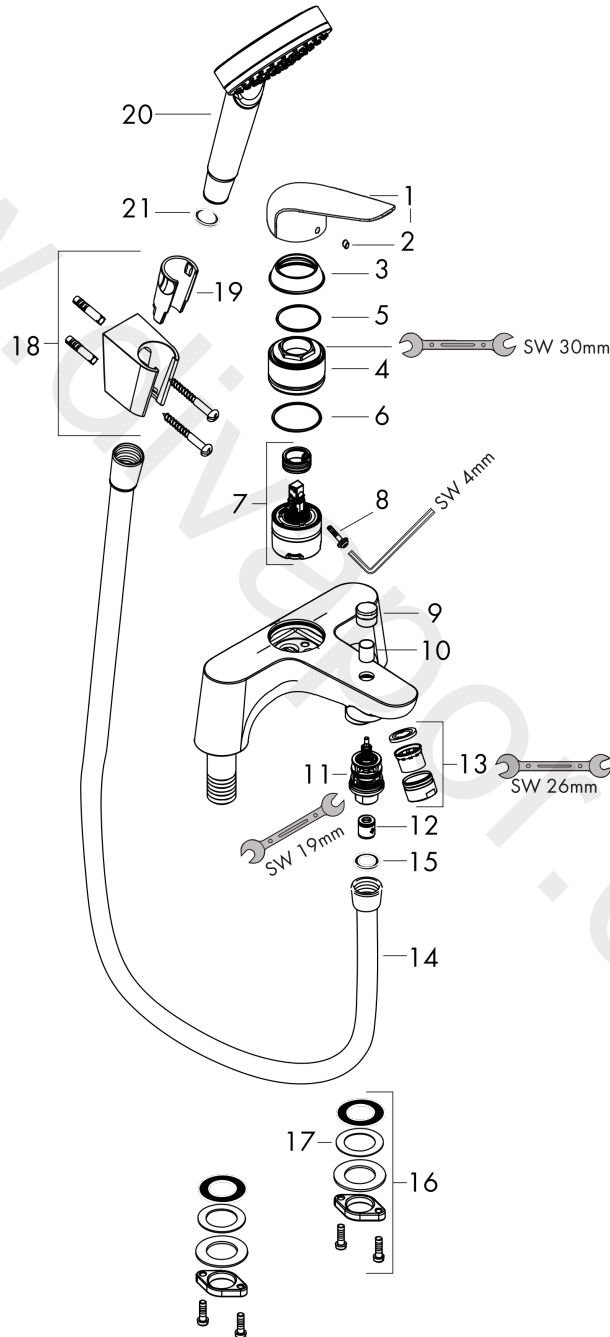

Novus

2-hole rim mounted bath mixer with diverter valve and Cromas Select S hand shower

Surfaces: Article Number: **71044000**

Exploded Drawing

Year of production: **01/18 - 06/22**

Novus

2-hole rim mounted bath mixer with diverter valve and Cromo Select S hand shower

Surfaces: Article Number: **71044000**

Spare part list

Year of production: 01/18 - 06/22

Pos.	Description	Article Number	Price	PU
1	handle	93336000	-	1
2	screw cover	96338000	£ 3,30	1
3	flange	97995000	£ 20,50	1
4	nut	92156000	£ 79,00	1
5	O-ring 41x2	98212000	£ 3,30	1
6	O-ring 48x1,5	92159000	£ 3,30	1
7	cartridge, assy	92157000	£ 173,00	1
8	locking screw for handle	95140000	£ 6,10	1
9	diverter knob	96466000	£ 16,10	1
10	sleeve	97738000	£ 6,10	1
11	selector assy	97164000	£ 79,00	1
12	set of non return valves DW 15	94074000	£ 16,10	1
13	aerator cpl.	97163000	£ 25,00	1
14	shower hose Isiflex'B 1,60 m	28276000	£ 38,00	1
15	seal	98058000	£ 3,30	1
16	fixing set	98667000	£ 13,30	1
17	lever collar	97548000	£ 3,30	1
18	shower holder	28331000	£ 43,00	1
19	guide	98918000	£ 3,30	1
20	handshower	26331400	£ 26,00	1
21	filter packing	94246000	£ 3,30	1