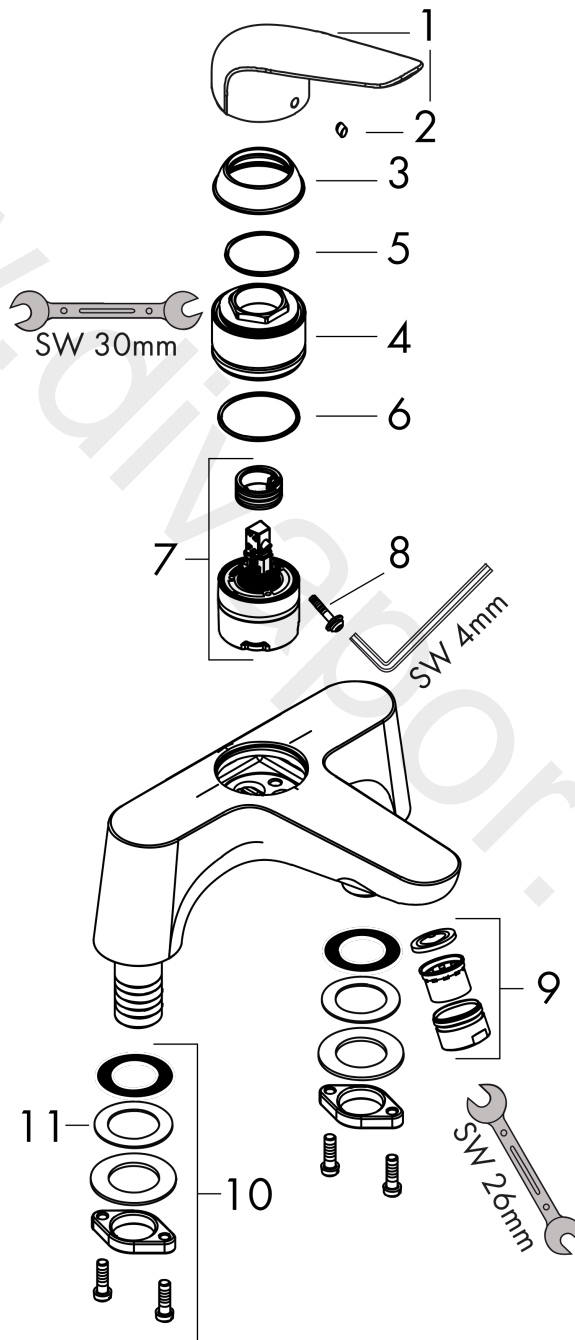

Novus

2-hole rim mounted bath mixer

Surfaces: Article Number: **71043000**

Exploded Drawing

Year of production: **01/18 - 06/22**

Novus**2-hole rim mounted bath mixer**Surfaces: Article Number: **71043000****Spare part list**Year of production: **01/18 - 06/22**

Pos.	Description	Article Number	Price	PU
1	handle	93336000	-	1
2	screw cover	96338000	£ 3,30	1
3	flange	97995000	£ 20,50	1
4	nut	92156000	£ 79,00	1
5	O-ring 41x2	98212000	£ 3,30	1
6	O-ring 48x1,5	92159000	£ 3,30	1
7	cartridge, assy	92157000	£ 173,00	1
8	locking screw for handle	95140000	£ 6,10	1
9	aerator cpl.	97163000	£ 25,00	1
10	fixing set	98667000	£ 13,30	1
11	lever collar	97548000	£ 3,30	1