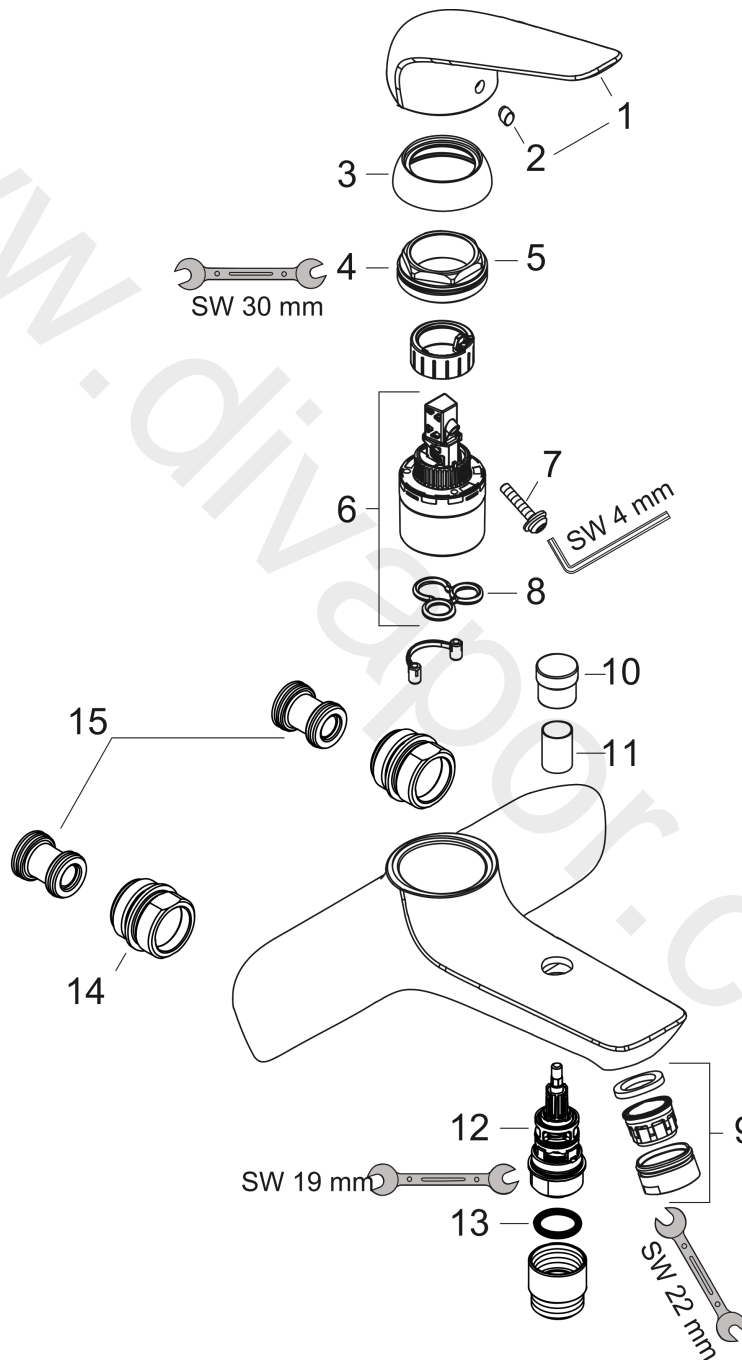

Novus

Single lever bath mixer for exposed installation with centre distance 15.3 cm

Surfaces: Article Number: **71041000**

Exploded Drawing

Year of production: **05/20 - 06/22**

Novus

Single lever bath mixer for exposed installation with centre distance 15.3 cm

Surfaces: Article Number: **71041000**

Spare part list

Year of production: **05/20 - 06/22**

Pos.	Description	Article Number	Price	PU
1	handle	93192000	£ 43,00	1
2	screw cover	96338000	£ 3,30	1
3	flange	97406000	£ 20,50	1
4	nut	97209000	£ 16,10	1
5	O-Ring 32x2	98193000	£ 3,30	1
6	cartridge, assy	92730000	£ 35,00	1
7	locking screw for handle	95140000	£ 6,10	1
8	seal	95008000	£ 9,00	1
9	aerator M24x1 (30 l/min)	92360000	£ 13,30	1
10	diverter knob	97981000	£ 20,50	1
11	sleeve	97979000	£ 16,10	1
12	selector	97978000	£ 64,00	1
13	O-Ring 14x2,5	98189000	£ 3,30	1
14	noise reduction	96429000	£ 6,10	1
15	non return valve	93251000	£ 137,00	1