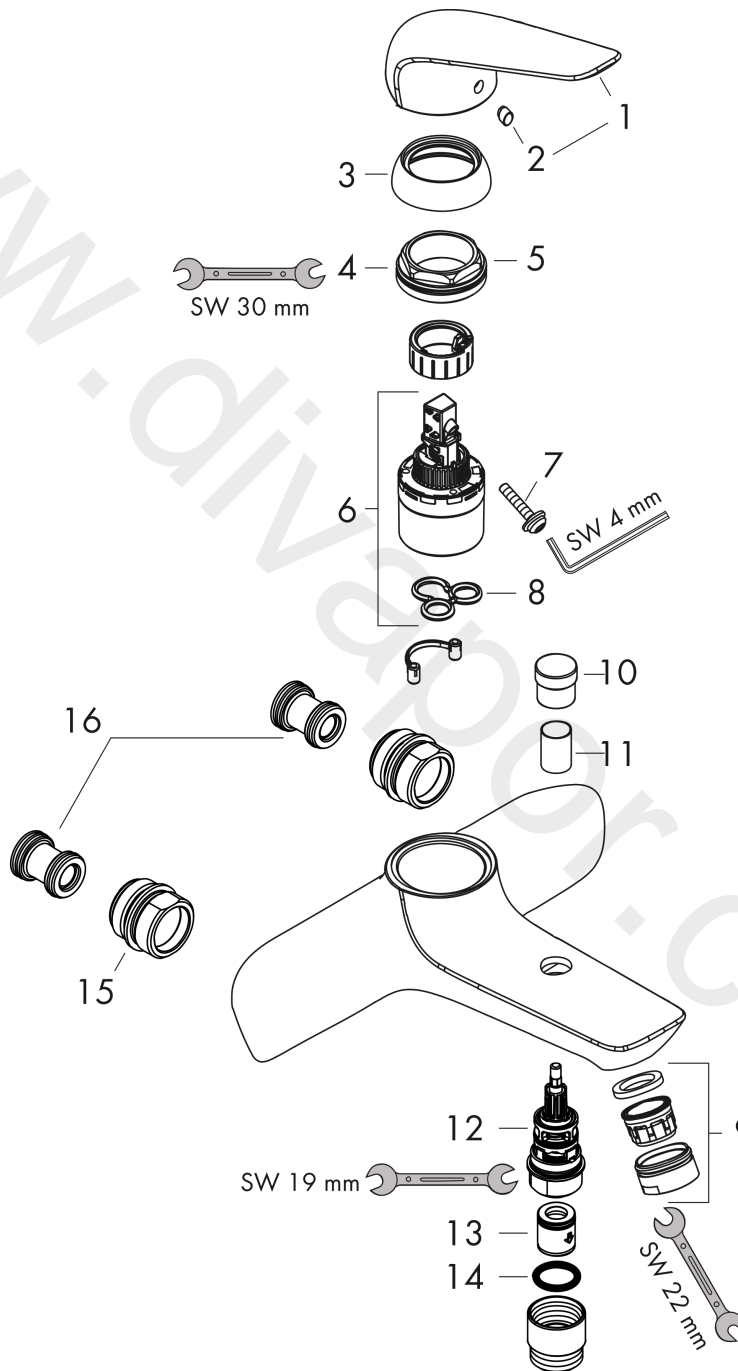

Novus

Single lever bath mixer for exposed installation with centre distance 15.3 cm

Surfaces: Article Number: **71041000**

Exploded Drawing

Year of production: **10/17 - 04/20**

Novus

Single lever bath mixer for exposed installation with centre distance 15.3 cm

Surfaces: Article Number: **71041000**

Spare part list

Year of production: **10/17 - 04/20**

Pos.	Description	Article Number	Price	PU
1	handle	93192000	£ 43,00	1
2	screw cover	96338000	£ 3,30	1
3	flange	97406000	£ 20,50	1
4	nut	97209000	£ 16,10	1
5	O-Ring 32x2	98193000	£ 3,30	1
6	cartridge, assy	92730000	£ 35,00	1
7	locking screw for handle	95140000	£ 6,10	1
8	seal	95008000	£ 9,00	1
9	aerator M24x1 (30 l/min)	92360000	£ 13,30	1
10	diverter knob	97981000	£ 20,50	1
11	sleeve	97979000	£ 16,10	1
12	selector	97978000	£ 64,00	1
13	non return valve	93251000	£ 137,00	1
14	O-Ring 14x2,5	98189000	£ 3,30	1
15	O-ring 23x3	98142000	£ 3,30	1
16	noise reduction	96429000	£ 6,10	1