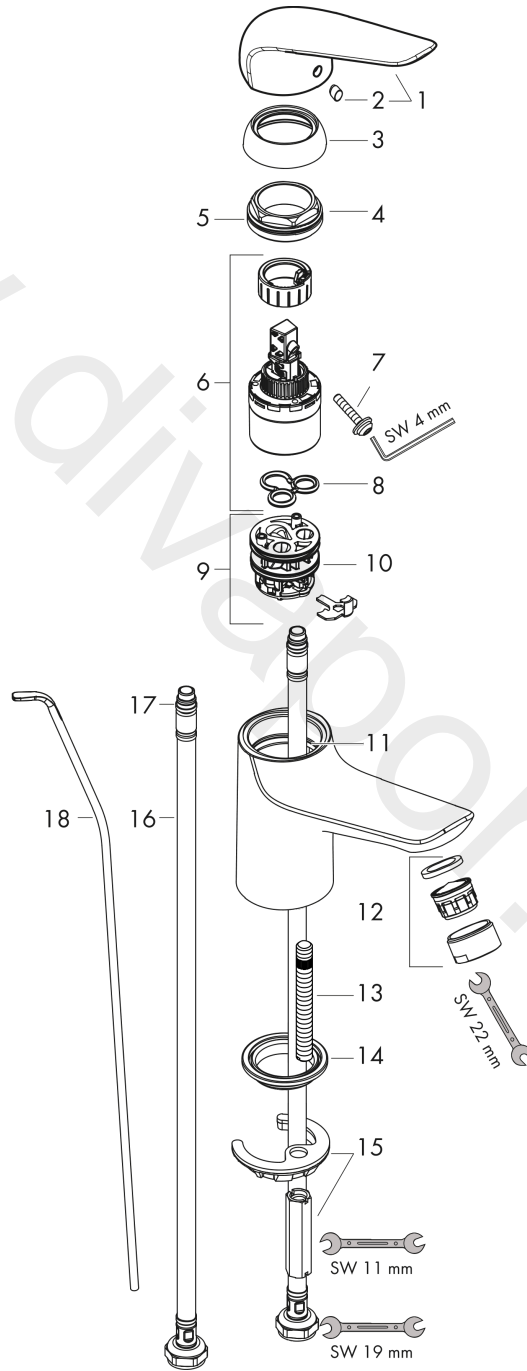

Novus

Single lever basin mixer 100 with 2 flow rates with pop-up waste set

Surfaces: Article Number: **71037000**

Exploded Drawing

Year of production: **10/17 - 10/17**

Novus

Single lever basin mixer 100 with 2 flow rates with pop-up waste set

Surfaces: Article Number: **71037000**

Spare part list

Year of production: **10/17 - 10/17**

Pos.	Description	Article Number	Price	PU
1	handle	93195000	£ 51,00	1
2	screw cover	96338000	£ 3,30	1
3	flange	97406000	£ 20,50	1
4	nut	97209000	£ 16,10	1
5	O-Ring 32x2	98193000	£ 3,30	1
6	cartridge, assy	92530000	£ 25,00	1
7	locking screw for handle	95140000	£ 6,10	1
8	seal	95008000	£ 9,00	1
9	adapter for cartridge	98324000	£ 16,10	1
10	O-Ring 30x2	98186000	£ 3,30	1
11	O-ring 35x2	92604000	£ 6,10	1
12	aerator M24x1 (15 l/min)	13913000	£ 14,00	1
13	screw M8 x 68	97736000	£ 6,10	1
14	seal Ø 42	98722000	£ 6,10	1
15	fixing set	96016000	£ 35,00	1
16	connection hose 450 mm M8x0,75 G3/8	97206000	£ 35,00	1
17	O-ring 6,6x1,6	93019000	£ 3,30	1
18	pull rod	96657000	£ 13,30	1
a	pop up waste	94139000	£ 96,00	1