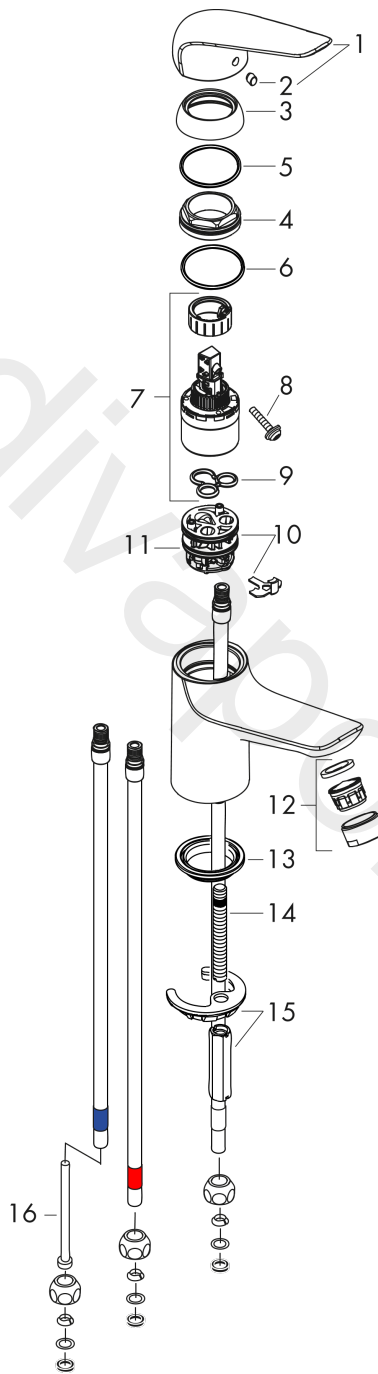

Novus

Single lever basin mixer 100 for LowPressure/vented hot water cylinders with push-open waste set

Surfaces: Article Number: **71036000**

Exploded Drawing

Year of production: **10/17 - 06/22**

Novus

Single lever basin mixer 100 for LowPressure/vented hot water cylinders with push-open waste set

Surfaces: Article Number: **71036000**

Spare part list

Year of production: **10/17 - 06/22**

Pos.	Description	Article Number	Price	PU
1	handle	93192000	£ 43,00	1
2	screw cover	96338000	£ 3,30	1
3	flange	97406000	£ 20,50	1
4	nut	97209000	£ 16,10	1
5	O-Ring 32x2	98193000	£ 3,30	1
6	O-ring 35x2	92604000	£ 6,10	1
7	cartridge, assy	92730000	£ 35,00	1
8	locking screw for handle	95140000	£ 6,10	1
9	seal	95008000	£ 9,00	1
10	adapter for cartridge	95911000	£ 20,50	1
11	O-Ring 30x2	98186000	£ 3,30	1
12	spray former	94033000	£ 9,00	1
13	seal	97608000	£ 6,10	1
14	screw M8 x 68	97736000	£ 6,10	1
15	fixing set	96016000	£ 35,00	1
16	flow limiter	97554000	£ 16,10	1
a	push-open waste set	50105000	£ 40,00	1