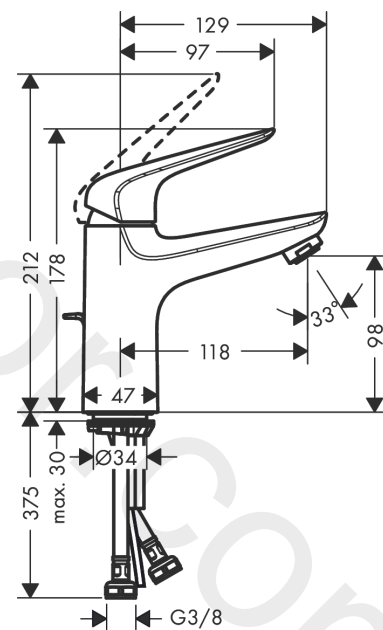

Novus

Single lever basin mixer 100 LowFlow with push-open waste set

Finish: **Chrome** Article Number: **71034000**

Description

product features

- consists of: single lever basin mixer, waste set
- ComfortZone 100
- projection: 118 mm
- spout height: 234 mm
- handle variant: lever handle
- spray type: normal spray
- maximum flow rate at 3 bar: 3,5 l/min
- ceramic cartridge
- temperature limitation adjustable
- suitable for continuous flow water heaters
- push-open waste set G 1¼
- material waste set: synthetic
- connection type: G ¾ connections
- connection dimension: DN15

Technology

Product image

Scale drawing

Novus

Single lever basin mixer 100 LowFlow with push-open waste set

Finish: **Chrome** Article Number: **71034000**

Flowchart

www.divapor.com

Novus
Single lever basin mixer 100 LowFlow with push-open waste set
 Finish: **Chrome** Article Number: **71034000**

Exploded Drawing

Year of production: >10/17

Novus**Single lever basin mixer 100 LowFlow with push-open waste set**Finish: **Chrome** Article Number: **71034000****Spare part list**

Year of production: >10/17

Pos.	Description	Article Number	Price	PU
1	handle	93192000	£ 43,00	1
2	screw cover	96338000	£ 3,30	1
3	flange	97406000	£ 20,50	1
4	nut	97209000	£ 16,10	1
5	O-Ring 32x2	98193000	£ 3,30	1
6	cartridge, assy	95646000	£ 96,00	1
7	locking screw for handle	95140000	£ 6,10	1
8	seal	95008000	£ 9,00	1
9	adapter for cartridge	98750000	£ 13,30	1
10	O-Ring 30x2	98186000	£ 3,30	1
11	O-ring 35x2	92604000	£ 6,10	1
12	aerator M24x1	98453000	£ 20,50	1
13	screw M8 x 68	97736000	£ 6,10	1
14	seal Ø 42	98722000	£ 6,10	1
15	fixing set	96016000	£ 35,00	1
16	connection hose 450 mm M8x0,75 G3/8	97206000	£ 35,00	1
17	O-ring 6,6x1,6	93019000	£ 3,30	1