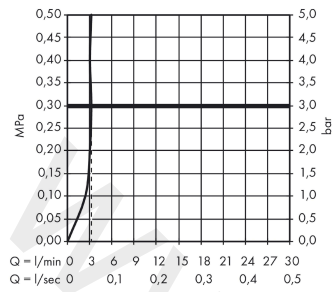

Novus

Single lever basin mixer 100 LowFlow with push-open waste set

Finish: **Chrome** Article Number: **71034000**

Description

product features

- consists of: single lever basin mixer, waste set
- ComfortZone 100
- projection: 118 mm
- spout height: 234 mm
- handle variant: lever handle
- spray type: normal spray
- maximum flow rate at 3 bar: 3,5 l/min
- ceramic cartridge
- temperature limitation adjustable
- suitable for continuous flow water heaters
- push-open waste set G 1¼
- material waste set: synthetic
- connection type: G ¾ connections
- connection dimension: DN15

Technology

Product image

Scale drawing

Novus

Single lever basin mixer 100 LowFlow with push-open waste set

Finish: **Chrome** Article Number: **71034000**

Flowchart

www.divapor.com

Novus
Single lever basin mixer 100 LowFlow with push-open waste set
 Finish: **Chrome** Article Number: **71034000**

Exploded Drawing

Year of production: >10/17

Novus**Single lever basin mixer 100 LowFlow with push-open waste set**Finish: **Chrome** Article Number: **71034000****Spare part list**