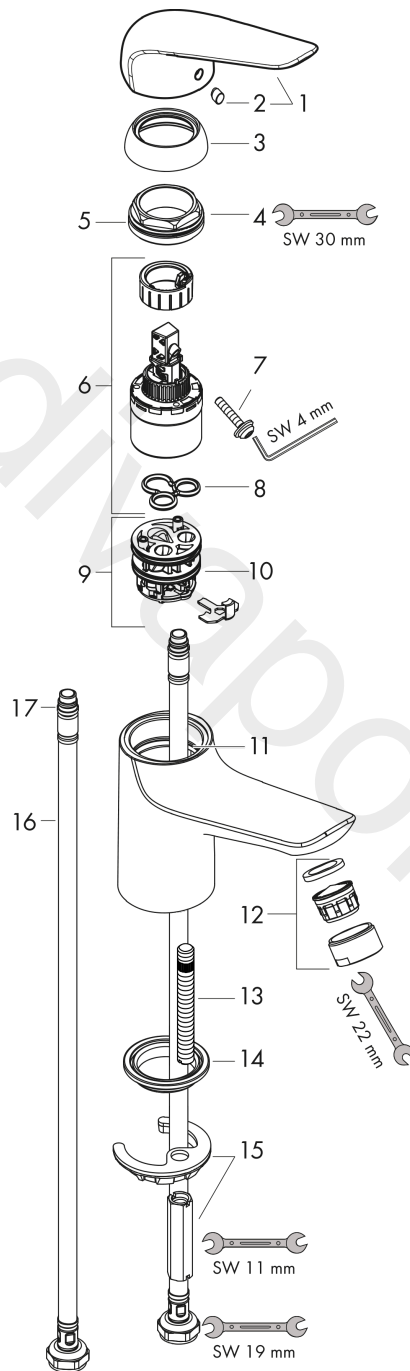

Novus

Single lever basin mixer 100 LowFlow with push-open waste set

Finish: **Chrome** Article Number: **71034000**

Description

product features

- consists of: single lever basin mixer, waste set
- ComfortZone 100
- projection: 118 mm
- spout height: 234 mm
- handle variant: lever handle
- spray type: normal spray
- maximum flow rate at 3 bar: 3,5 l/min
- ceramic cartridge
- temperature limitation adjustable
- suitable for continuous flow water heaters
- push-open waste set G 1¼
- material waste set: synthetic
- connection type: G ¾ connections
- connection dimension: DN15

Technology

Product image

Scale drawing

Novus

Single lever basin mixer 100 LowFlow with push-open waste set

Finish: **Chrome** Article Number: **71034000**

Flowchart

www.divapor.com

Novus
Single lever basin mixer 100 LowFlow with push-open waste set
 Finish: **Chrome** Article Number: **71034000**

Exploded Drawing

Year of production: >10/17

Novus**Single lever basin mixer 100 LowFlow with push-open waste set**Finish: **Chrome** Article Number: **71034000****Spare part list**

Year of production: >10/17

Pos.	Description	Article Number	Price	PU
1	handle	93192000	£ 43,00	1
2	screw cover	96338000	£ 3,30	1
3	flange	97406000	£ 20,50	1
4	nut	97209000	£ 16,10	1
5	O-Ring 32x2	98193000	£ 3,30	1
6	cartridge, assy	95646000	£ 96,00	1
7	locking screw for handle	95140000	£ 6,10	1
8	seal	95008000	£ 9,00	1
9	adapter for cartridge	98750000	£ 13,30	1
10	O-Ring 30x2	98186000	£ 3,30	1
11	O-ring 35x2	92604000	£ 6,10	1
12	aerator M24x1	98453000	£ 20,50	1
13	screw M8 x 68	97736000	£ 6,10	1
14	seal Ø 42	98722000	£ 6,10	1
15	fixing set	96016000	£ 35,00	1
16	connection hose 450 mm M8x0,75 G3/8	97206000	£ 35,00	1
17	O-ring 6,6x1,6	93019000	£ 3,30	1