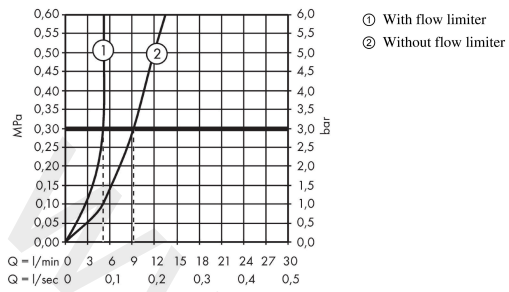

Novus

Single lever basin mixer 100 CoolStart with push-open waste set

Finish: **Chrome** Article Number: **71032000**

Description

product features

- consists of: single lever basin mixer, waste set
- ComfortZone 100
- projection: 118 mm
- spout height: 98 mm
- handle variant: lever handle
- spray type: normal spray
- maximum flow rate at 3 bar: 5 l/min
- ceramic cartridge
- temperature limitation adjustable
- suitable for continuous flow water heaters
- push-open waste set G 1¼
- material waste set: synthetic
- connection type: G ¾ connections
- connection dimension: DN15
- cold water in basic handle position
- WRAS 1903339

Technology

Certificates / Sustainability

Product image

Scale drawing

Novus

Single lever basin mixer 100 CoolStart with push-open waste set

Finish: **Chrome** Article Number: **71032000**

Flowchart