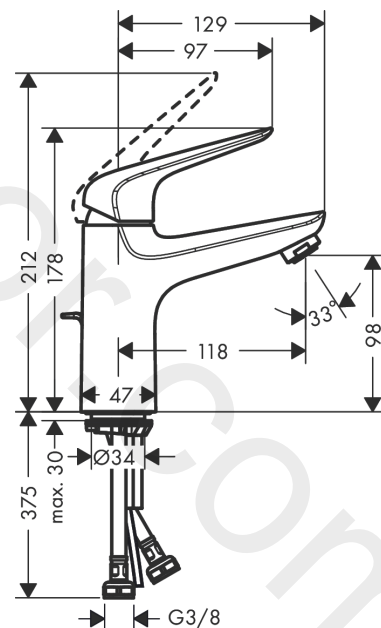

Novus

Single lever basin mixer 100 CoolStart with push-open waste set

Finish: **Chrome** Article Number: **71032000**

Description

product features

- consists of: single lever basin mixer, waste set
- ComfortZone 100
- projection: 118 mm
- spout height: 98 mm
- handle variant: lever handle
- spray type: normal spray
- maximum flow rate at 3 bar: 5 l/min
- ceramic cartridge
- temperature limitation adjustable
- suitable for continuous flow water heaters
- push-open waste set G 1¼
- material waste set: synthetic
- connection type: G ¾ connections
- connection dimension: DN15
- cold water in basic handle position
- WRAS 1903339

Technology

Certificates / Sustainability

Product image

Scale drawing

Novus

Single lever basin mixer 100 CoolStart with push-open waste set

Finish: **Chrome** Article Number: **71032000**

Flowchart

Novus

Single lever basin mixer 100 CoolStart with push-open waste set

Finish: **Chrome** Article Number: **71032000**

Exploded Drawing

Year of production: >10/17

Novus**Single lever basin mixer 100 CoolStart with push-open waste set**Finish: **Chrome** Article Number: **71032000****Spare part list**

Year of production: >10/17

Pos.	Description	Article Number	Price	PU
1	handle	93195000	£ 51,00	1
2	screw cover	96338000	£ 3,30	1
3	flange	97406000	£ 20,50	1
4	nut	97209000	£ 16,10	1
5	O-Ring 32x2	98193000	£ 3,30	1
6	cartridge, assy	92730000	£ 35,00	1
7	locking screw for handle	95140000	£ 6,10	1
8	seal	95008000	£ 9,00	1
9	adapter for cartridge	98324000	£ 16,10	1
10	O-Ring 30x2	98186000	£ 3,30	1
11	O-ring 35x2	92604000	£ 6,10	1
12	aerator M24x1 (5 l/min)	13185000	£ 22,30	1
13	screw M8 x 68	97736000	£ 6,10	1
14	seal Ø 42	98722000	£ 6,10	1
15	fixing set	96016000	£ 35,00	1
16	connection hose 450 mm M8x0,75 G3/8	97206000	£ 35,00	1
17	O-ring 6,6x1,6	93019000	£ 3,30	1
a	push-open waste set	50105000	£ 40,00	1