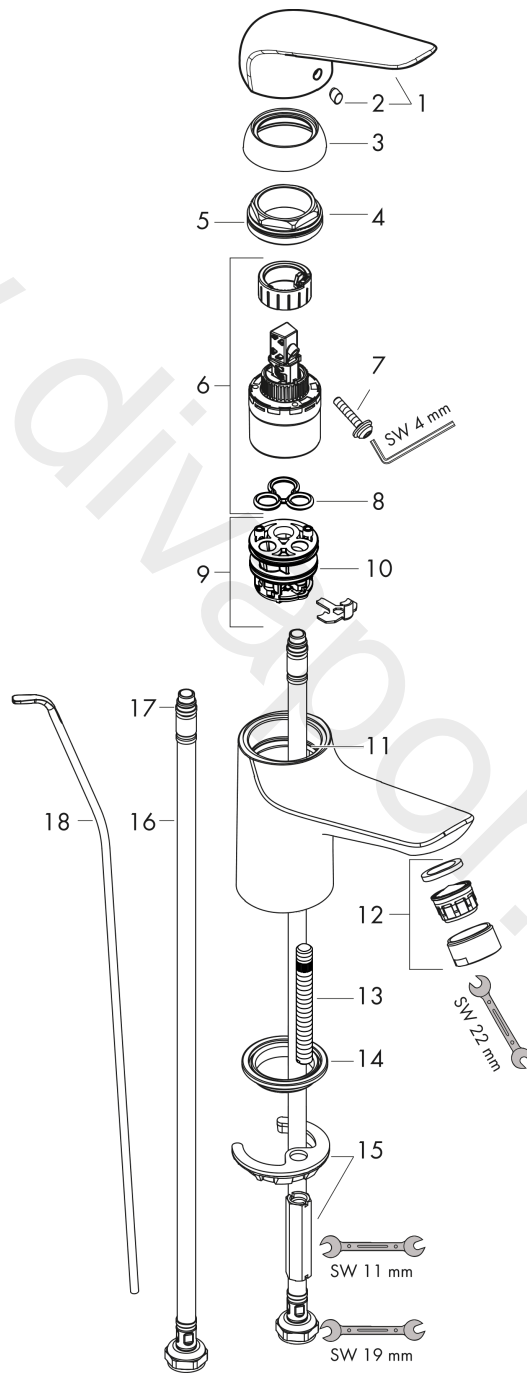

Novus

Single lever basin mixer 100 CoolStart with push-open waste set

Finish: **Chrome** Article Number: **71032000**

Description

product features

- consists of: single lever basin mixer, waste set
- ComfortZone 100
- projection: 118 mm
- spout height: 98 mm
- handle variant: lever handle
- spray type: normal spray
- maximum flow rate at 3 bar: 5 l/min
- ceramic cartridge
- temperature limitation adjustable
- suitable for continuous flow water heaters
- push-open waste set G 1¼
- material waste set: synthetic
- connection type: G ¾ connections
- connection dimension: DN15
- cold water in basic handle position
- WRAS 1903339

Technology

Certificates / Sustainability

Product image

Scale drawing

Novus

Single lever basin mixer 100 CoolStart with push-open waste set

Finish: **Chrome** Article Number: **71032000**

Flowchart

Novus

Single lever basin mixer 100 CoolStart with push-open waste set

Finish: **Chrome** Article Number: **71032000**

Exploded Drawing

Year of production: >10/17

Novus**Single lever basin mixer 100 CoolStart with push-open waste set**Finish: **Chrome** Article Number: **71032000****Spare part list**

Year of production: >10/17

Pos.	Description	Article Number	Price	PU
1	handle	93195000	£ 51,00	1
2	screw cover	96338000	£ 3,30	1
3	flange	97406000	£ 20,50	1
4	nut	97209000	£ 16,10	1
5	O-Ring 32x2	98193000	£ 3,30	1
6	cartridge, assy	92730000	£ 35,00	1
7	locking screw for handle	95140000	£ 6,10	1
8	seal	95008000	£ 9,00	1
9	adapter for cartridge	98324000	£ 16,10	1
10	O-Ring 30x2	98186000	£ 3,30	1
11	O-ring 35x2	92604000	£ 6,10	1
12	aerator M24x1 (5 l/min)	13185000	£ 22,30	1
13	screw M8 x 68	97736000	£ 6,10	1
14	seal Ø 42	98722000	£ 6,10	1
15	fixing set	96016000	£ 35,00	1
16	connection hose 450 mm M8x0,75 G3/8	97206000	£ 35,00	1
17	O-ring 6,6x1,6	93019000	£ 3,30	1
a	push-open waste set	50105000	£ 40,00	1