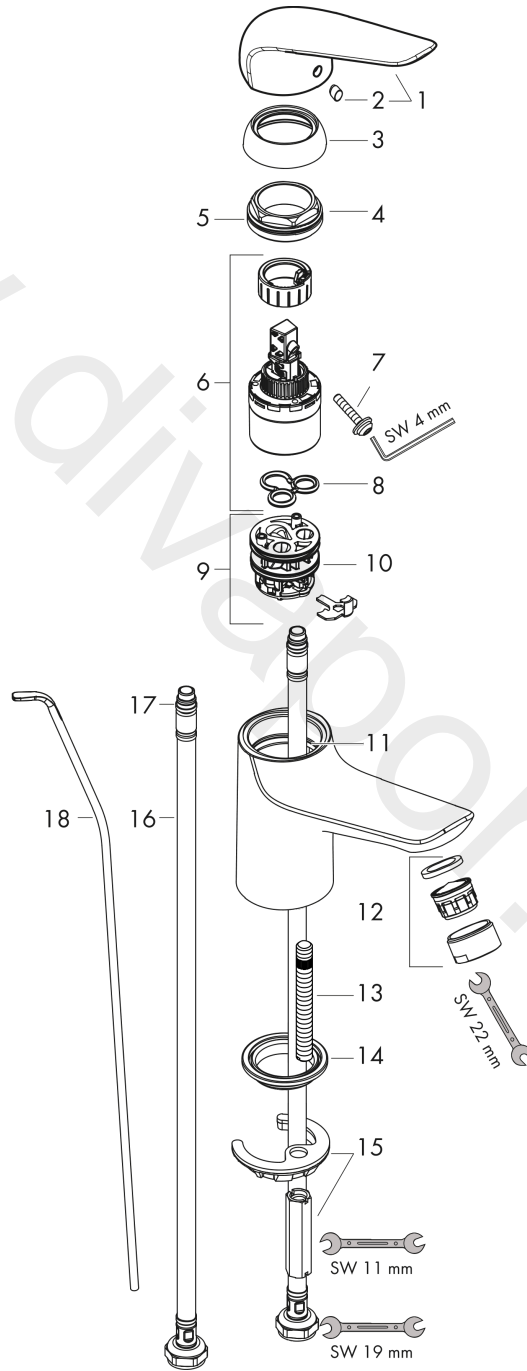

Novus

Single lever basin mixer 70 with 2 flow rates with pop-up waste set

Surfaces: Article Number: **71026000**

Exploded Drawing

Year of production: **10/17 - 01/19**

Novus**Single lever basin mixer 70 with 2 flow rates with pop-up waste set**Surfaces: Article Number: **71026000****Spare part list**Year of production: **10/17 - 01/19**

Pos.	Description	Article Number	Price	PU
1	handle	93195000	£ 51,00	1
2	screw cover	96338000	£ 3,30	1
3	flange	97406000	£ 20,50	1
4	nut	97209000	£ 16,10	1
5	O-Ring 32x2	98193000	£ 3,30	1
6	cartridge, assy	92530000	£ 25,00	1
7	locking screw for handle	95140000	£ 6,10	1
8	seal	95008000	£ 9,00	1
9	adapter for cartridge	98324000	£ 16,10	1
10	O-Ring 30x2	98186000	£ 3,30	1
11	O-ring 35x2	92604000	£ 6,10	1
12	aerator M24x1 (15 l/min)	13913000	£ 14,00	1
13	screw M8 x 68	97736000	£ 6,10	1
14	seal Ø 42	98722000	£ 6,10	1
15	fixing set	96016000	£ 35,00	1
16	connection hose 450 mm M8x0,75 G3/8	97206000	£ 35,00	1
17	O-ring 6,6x1,6	93019000	£ 3,30	1
18	pull rod	96657000	£ 13,30	1
a	pop up waste	94139000	£ 96,00	1