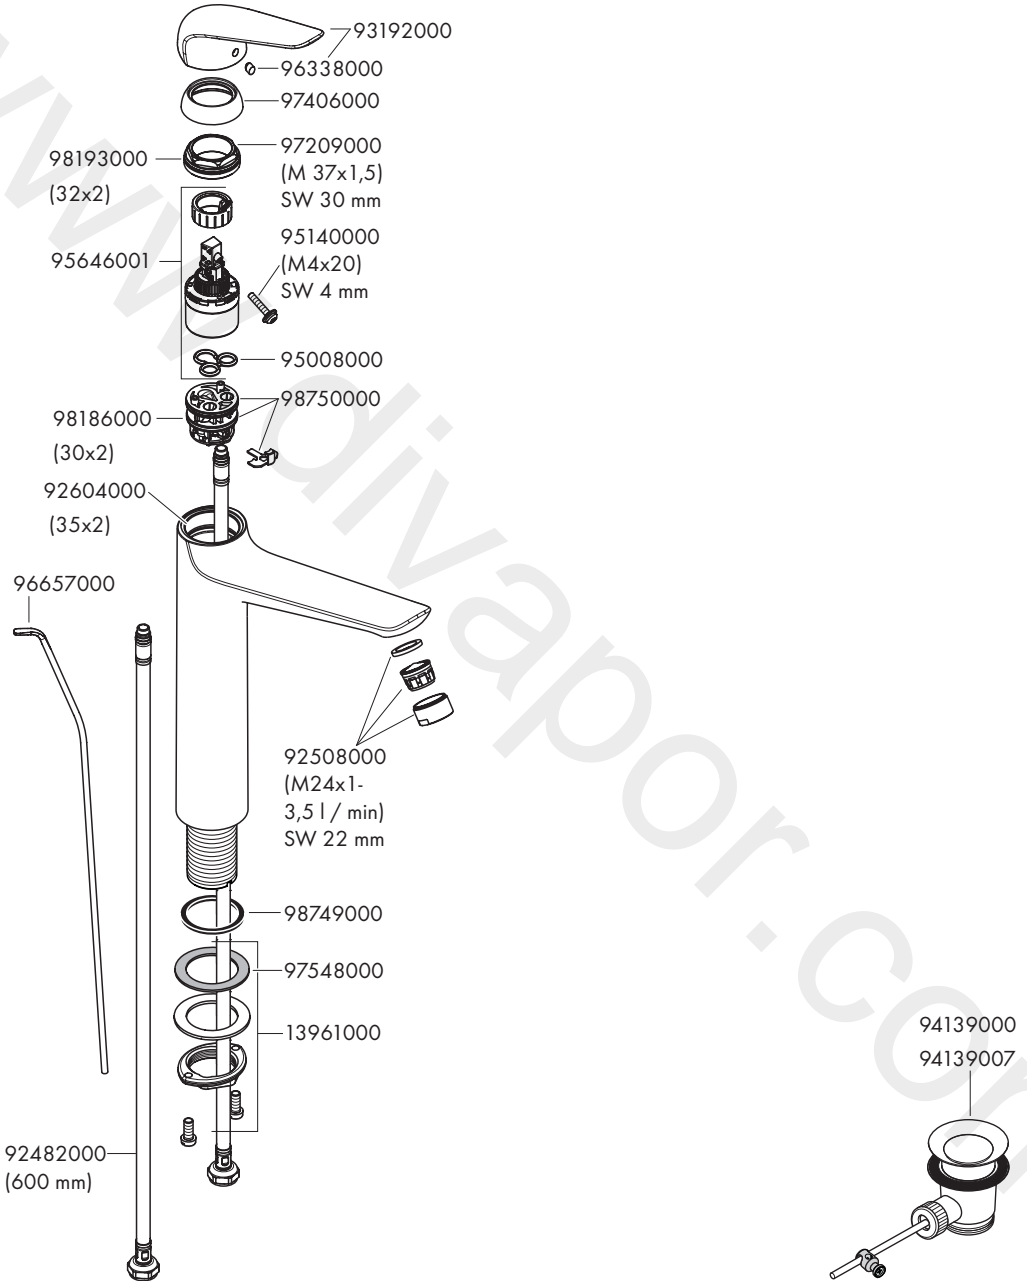

Installation Instructions

- Prior to installation, inspect the product for transport damages. After it has been installed, no transport or surface damage will be honoured.
- The pipes and the fixture must be installed, flushed and tested as per the applicable standards.
- The plumbing codes applicable in the respective countries must be observed.
- **71025009:** The drain valve must only be used as intended. It is not allowed to attach other objects to the drain valve, for example a semi-pedestal.
- The mixer can not used together with a continuous flow water heater.

Focus 230

31972009 / 31973009

Focus 230

31972009

Focus 230

31973009

Novus 230

71025009