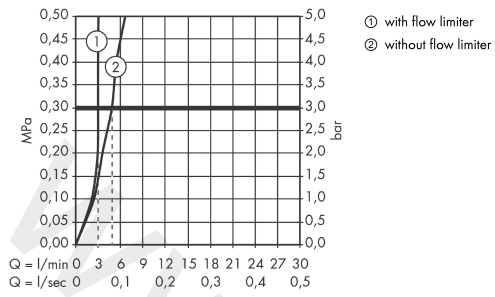

Novus
Single lever basin mixer 230 with pop-up waste set 2 ticks
Finish: **Chrome** Article Number: **71025009**

Flowchart