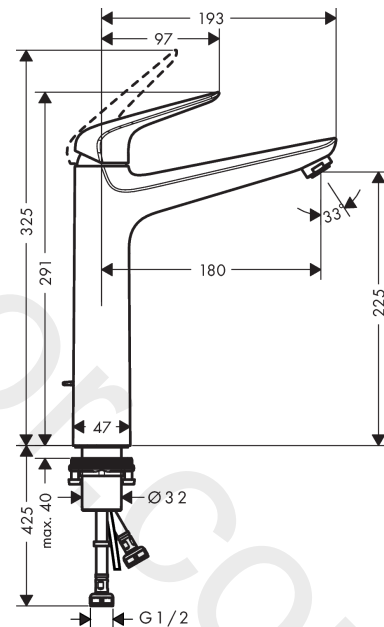

Novus

Single lever basin mixer 230 with pop-up waste set 2 ticks

Finish: **Chrome** Article Number: **71025009**

Description

product features

- consists of: single lever basin mixer, waste set
- ComfortZone 230
- projection: 180 mm
- spout height: 225 mm
- handle variant: lever handle
- spray type: normal spray
- maximum flow rate at 3 bar: 3,8 l/min
- ceramic cartridge
- temperature limitation adjustable
- pop-up waste set G 1¼
- material waste set: metal
- connection type: G ½ connections
- connection dimension: DN15

Technology

Product image

Scale drawing

Novus
Single lever basin mixer 230 with pop-up waste set 2 ticks
 Finish: **Chrome** Article Number: **71025009**

Flowchart

Novus
Single lever basin mixer 230 with pop-up waste set 2 ticks
 Finish: **Chrome** Article Number: **71025009**

Exploded Drawing

Year of production: >10/20

Novus**Single lever basin mixer 230 with pop-up waste set 2 ticks**Finish: **Chrome** Article Number: **71025009****Spare part list**

Year of production: >10/20

Pos.	Description	Article Number	Price	PU
1	handle	93192000	£ 43,00	1
2	screw cover	96338000	£ 3,30	1
3	flange	97406000	£ 20,50	1
4	nut	97209000	£ 16,10	1
5	O-Ring 32x2	98193000	£ 3,30	1
6	cartridge, assy	95646001	£ 96,00	1
7	locking screw for handle	95140000	£ 6,10	1
8	seal	95008000	£ 9,00	1
9	adapter for cartridge	98750000	£ 13,30	1
10	O-Ring 30x2	98186000	£ 3,30	1
11	O-ring 35x2	92604000	£ 6,10	1
12	aerator M24x1 (3,5 l/min)	92508000	£ 20,50	1
13	flat seal	98749000	£ 6,10	1
14	fixing set (Ø 32)	13961000	£ 25,00	1
15	lever collar	97548000	£ 3,30	1
16	connection hose 600 mm M8x0,75 G1/2	92482000	£ 43,00	1
17	O-ring 7x1,5	98422000	£ 3,30	1
18	pull rod	96657000	£ 13,30	1
a	pop up waste	94139000	£ 96,00	1
b	fixation extension 35 mm	13898000	£ 79,00	1