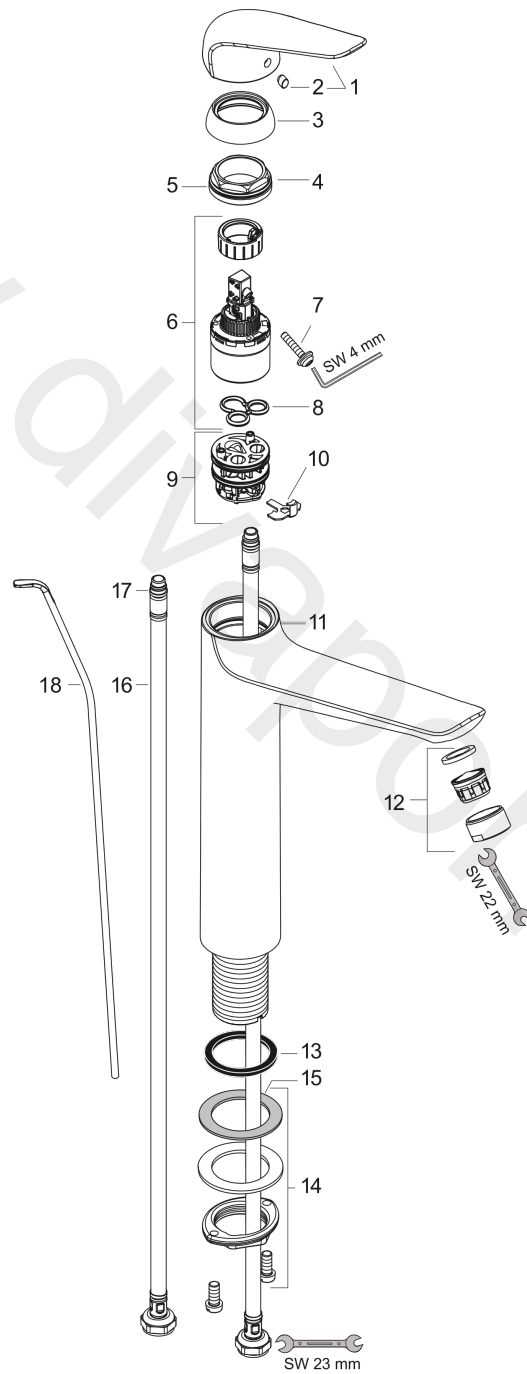

Novus

Single lever basin mixer 230 with pop-up waste set 2 ticks

Finish: **Chrome** Article Number: **71025009**

Description

product features

- consists of: single lever basin mixer, waste set
- ComfortZone 230
- projection: 180 mm
- spout height: 225 mm
- handle variant: lever handle
- spray type: normal spray
- maximum flow rate at 3 bar: 3,8 l/min
- ceramic cartridge
- temperature limitation adjustable
- pop-up waste set G 1¼
- material waste set: metal
- connection type: G ½ connections
- connection dimension: DN15

Technology

Product image

Scale drawing

Novus
Single lever basin mixer 230 with pop-up waste set 2 ticks
 Finish: **Chrome** Article Number: **71025009**

Flowchart

Novus
Single lever basin mixer 230 with pop-up waste set 2 ticks
 Finish: **Chrome** Article Number: **71025009**

Exploded Drawing

Year of production: >10/20

Novus**Single lever basin mixer 230 with pop-up waste set 2 ticks**Finish: **Chrome** Article Number: **71025009****Spare part list**

Year of production: >10/20

Pos.	Description	Article Number	Price	PU
1	handle	93192000	£ 43,00	1
2	screw cover	96338000	£ 3,30	1
3	flange	97406000	£ 20,50	1
4	nut	97209000	£ 16,10	1
5	O-Ring 32x2	98193000	£ 3,30	1
6	cartridge, assy	95646001	£ 96,00	1
7	locking screw for handle	95140000	£ 6,10	1
8	seal	95008000	£ 9,00	1
9	adapter for cartridge	98750000	£ 13,30	1
10	O-Ring 30x2	98186000	£ 3,30	1
11	O-ring 35x2	92604000	£ 6,10	1
12	aerator M24x1 (3,5 l/min)	92508000	£ 20,50	1
13	flat seal	98749000	£ 6,10	1
14	fixing set (Ø 32)	13961000	£ 25,00	1
15	lever collar	97548000	£ 3,30	1
16	connection hose 600 mm M8x0,75 G1/2	92482000	£ 43,00	1
17	O-ring 7x1,5	98422000	£ 3,30	1
18	pull rod	96657000	£ 13,30	1
a	pop up waste	94139000	£ 96,00	1
b	fixation extension 35 mm	13898000	£ 79,00	1