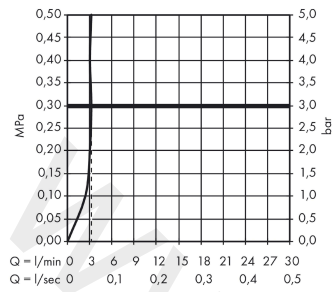

##### product features

- consists of: single lever basin mixer, waste set
- ComfortZone 70
- projection: 107 mm
- spout height: 67 mm
- handle variant: lever handle
- spray type: normal spray
- maximum flow rate at 3 bar: 3,5 l/min
- ceramic cartridge
- temperature limitation adjustable
- suitable for continuous flow water heaters
- push-open waste set G 1¼
- material waste set: synthetic
- connection type: G ¾ connections
- connection dimension: DN15

#### Scale drawing

**Novus**

**Single lever basin mixer 70 LowFlow with push-open waste set**

Finish: **Chrome** Article Number: **71024000**

**Flowchart**

www.divapor.com

**Novus**  
**Single lever basin mixer 70 LowFlow with push-open waste set**  
 Finish: **Chrome** Article Number: **71024000**