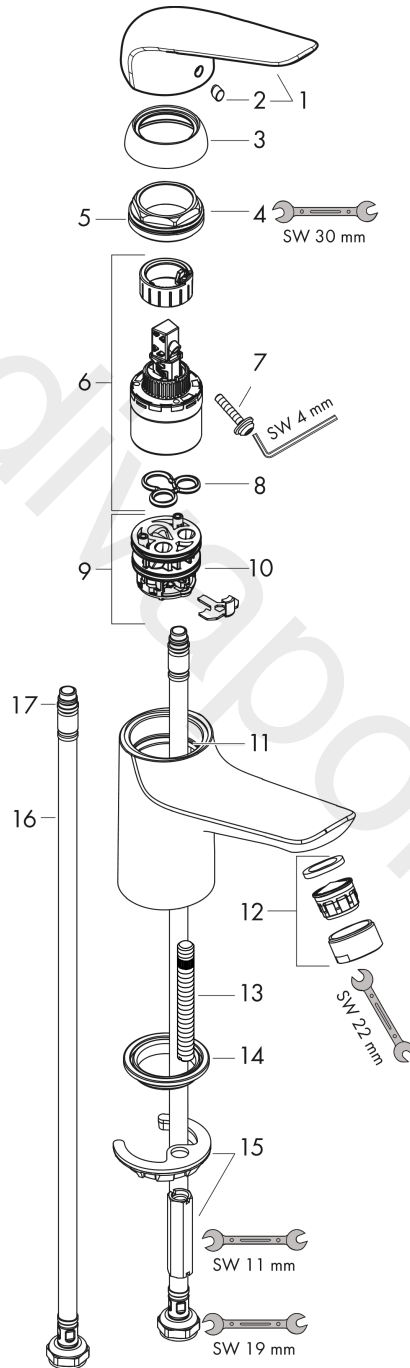

##### product features

- consists of: single lever basin mixer, waste set
- ComfortZone 70
- projection: 107 mm
- spout height: 67 mm
- handle variant: lever handle
- spray type: normal spray
- maximum flow rate at 3 bar: 3,5 l/min
- ceramic cartridge
- temperature limitation adjustable
- suitable for continuous flow water heaters
- push-open waste set G 1¼
- material waste set: synthetic
- connection type: G ¾ connections
- connection dimension: DN15

#### Scale drawing

**Novus**

**Single lever basin mixer 70 LowFlow with push-open waste set**

Finish: **Chrome** Article Number: **71024000**

**Flowchart**

www.divapor.com

**Novus**  
**Single lever basin mixer 70 LowFlow with push-open waste set**  
 Finish: **Chrome** Article Number: **71024000**

**Exploded Drawing**

Year of production: >10/17

**Novus****Single lever basin mixer 70 LowFlow with push-open waste set**Finish: **Chrome** Article Number: **71024000****Spare part list**

Year of production: &gt;10/17

Pos.	Description	Article Number	Price	PU
1	handle	93192000	£ 43,00	1
2	screw cover	96338000	£ 3,30	1
3	flange	97406000	£ 20,50	1
4	nut	97209000	£ 16,10	1
5	O-Ring 32x2	98193000	£ 3,30	1
6	cartridge, assy	95646000	£ 96,00	1
7	locking screw for handle	95140000	£ 6,10	1
8	seal	95008000	£ 9,00	1
9	adapter for cartridge	98750000	£ 13,30	1
10	O-Ring 30x2	98186000	£ 3,30	1
11	O-ring 35x2	92604000	£ 6,10	1
12	aerator M24x1	98453000	£ 20,50	1
13	screw M8 x 68	97736000	£ 6,10	1
14	seal Ø 42	98722000	£ 6,10	1
15	fixing set	96016000	£ 35,00	1
16	connection hose 450 mm M8x0,75 G3/8	97206000	£ 35,00	1
17	O-ring 6,6x1,6	93019000	£ 3,30	1