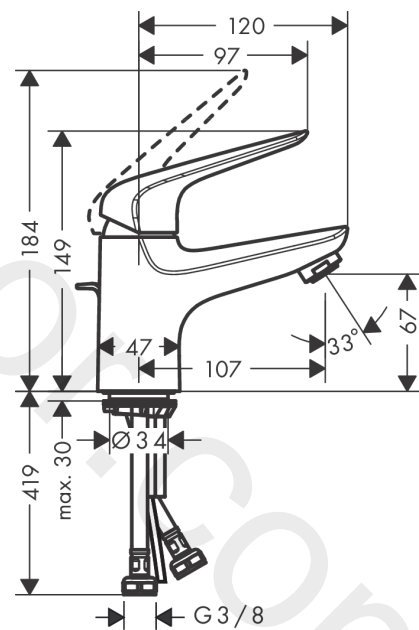

Scale drawing