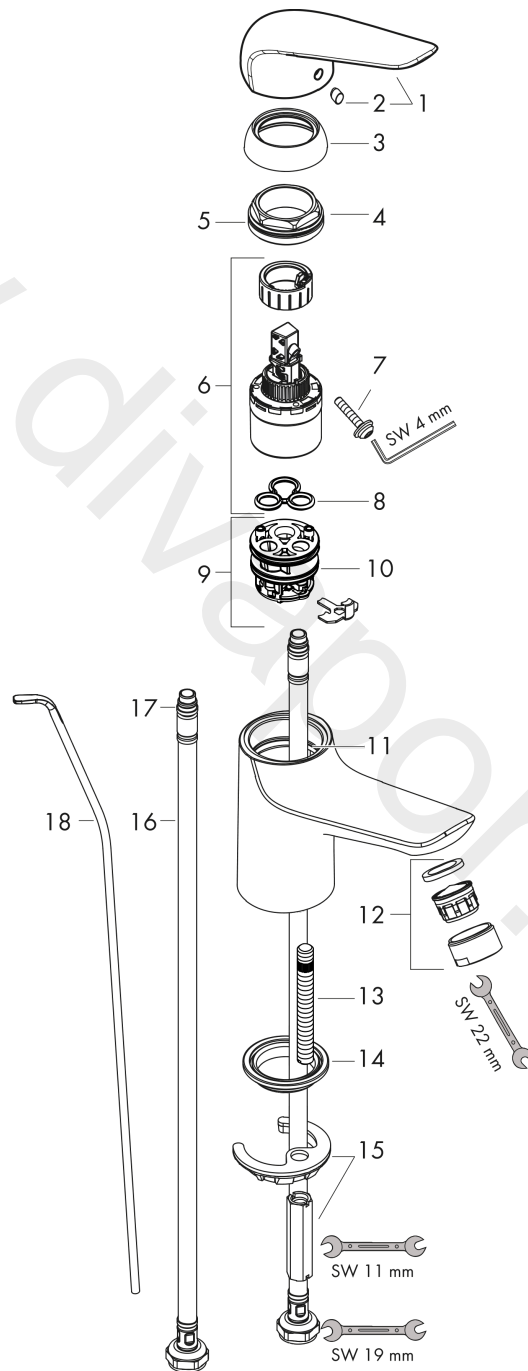

##### product features

- consists of: single lever basin mixer, waste set
- ComfortZone 70
- projection: 107 mm
- spout height: 67 mm
- handle variant: lever handle
- spray type: normal spray
- maximum flow rate at 3 bar: 5 l/min
- ceramic cartridge
- temperature limitation adjustable
- suitable for continuous flow water heaters
- push-open waste set G 1¼
- material waste set: synthetic
- connection type: G ¾ connections
- connection dimension: DN15
- cold water in basic handle position
- WRAS 1903339

#### Scale drawing

**Novus**

**Single lever basin mixer 70 CoolStart with push-open waste set**

Finish: **Chrome** Article Number: **71022000**

**Flowchart**

**Novus**  
**Single lever basin mixer 70 CoolStart with push-open waste set**  
 Finish: **Chrome** Article Number: **71022000**

**Exploded Drawing**

Year of production: >10/17

**Novus****Single lever basin mixer 70 CoolStart with push-open waste set**Finish: **Chrome** Article Number: **71022000****Spare part list**

Year of production: &gt;10/17

Pos.	Description	Article Number	Price	PU
1	handle	93195000	£ 51,00	1
2	screw cover	96338000	£ 3,30	1
3	flange	97406000	£ 20,50	1
4	nut	97209000	£ 16,10	1
5	O-Ring 32x2	98193000	£ 3,30	1
6	cartridge, assy	92730000	£ 35,00	1
7	locking screw for handle	95140000	£ 6,10	1
8	seal	95008000	£ 9,00	1
9	adapter for cartridge	98324000	£ 16,10	1
10	O-Ring 30x2	98186000	£ 3,30	1
11	O-ring 35x2	92604000	£ 6,10	1
12	aerator M24x1 (5 l/min)	13185000	£ 22,30	1
13	screw M8 x 68	97736000	£ 6,10	1
14	seal Ø 42	98722000	£ 6,10	1
15	fixing set	96016000	£ 35,00	1
16	connection hose 450 mm M8x0,75 G3/8	97206000	£ 35,00	1
17	O-ring 6,6x1,6	93019000	£ 3,30	1
a	push-open waste set	50105000	£ 40,00	1