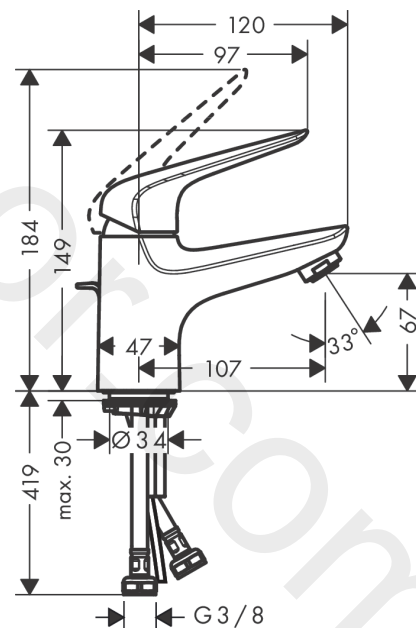

Scale drawing