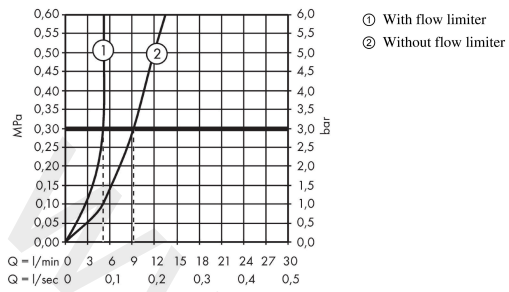

#### Scale drawing

**Novus**

**Single lever basin mixer 70 CoolStart with push-open waste set**

Finish: **Chrome** Article Number: **71022000**

**Flowchart**

**Novus**  
**Single lever basin mixer 70 CoolStart with push-open waste set**  
 Finish: **Chrome** Article Number: **71022000**