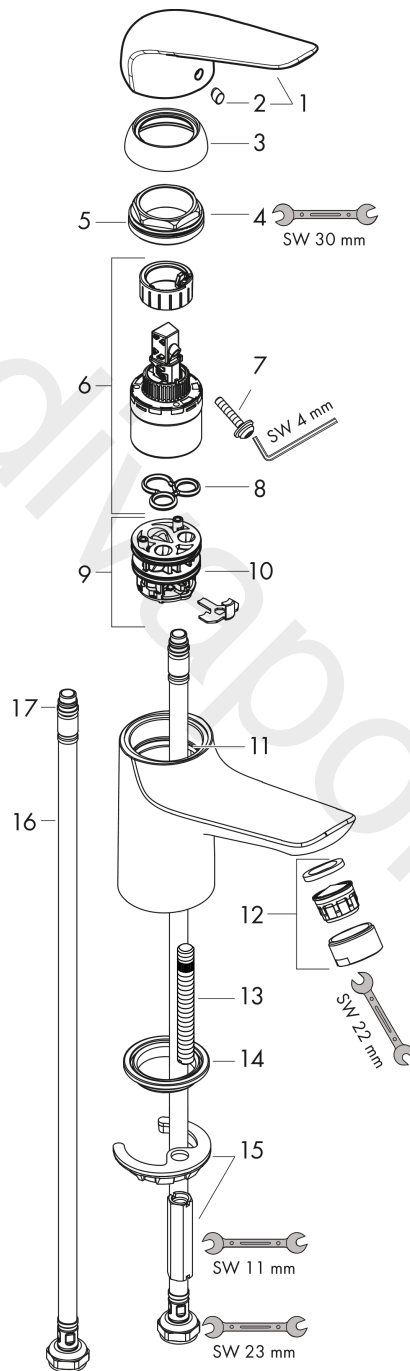

##### product features

- ComfortZone 70
- projection: 107 mm
- spout height: 67 mm
- handle variant: lever handle
- spray type: normal spray
- maximum flow rate at 3 bar: 5 l/min
- ceramic cartridge
- temperature limitation adjustable
- suitable for continuous flow water heaters
- connection type: G 3/8 connections
- connection dimension: DN15

#### Scale drawing

#### Flowchart

**Novus**  
**Single lever basin mixer 70 without waste set**  
 Finish: **Chrome** Article Number: **71021003**

**Exploded Drawing**

Year of production: >04/18

**Novus**

**Single lever basin mixer 70 without waste set**

Finish: **Chrome** Article Number: **71021003**

**Spare part list**

Year of production: >04/18

Pos.	Description	Article Number	Price	PU
1	handle	93192000	£ 43,00	1
2	screw cover	96338000	£ 3,30	1
3	flange	97406000	£ 20,50	1
4	nut	97209000	£ 16,10	1
5	O-Ring 32x2	98193000	£ 3,30	1
6	cartridge, assy	92730000	£ 35,00	1
7	locking screw for handle	95140000	£ 6,10	1
8	seal	95008000	£ 9,00	1
9	adapter for cartridge	98750000	£ 13,30	1
10	O-Ring 30x2	98186000	£ 3,30	1
11	O-ring 35x2	92604000	£ 6,10	1
12	aerator M24x1 (5 l/min)	13185000	£ 22,30	1
13	screw M8 x 68	97736000	£ 6,10	1
14	seal Ø 42	98722000	£ 6,10	1
15	fixing set	96016000	£ 35,00	1
16	connection hose 450 mm M8x0,75 G½	97443000	£ 20,50	1
17	O-ring 6,6x1,6	93019000	£ 3,30	1