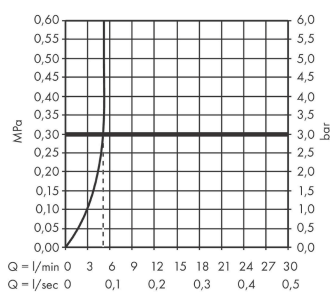

Novus

Single lever basin mixer 70 without waste set

Finish: **Chrome** Article Number: **71021003**

Description

product features

- ComfortZone 70
- projection: 107 mm
- spout height: 67 mm
- handle variant: lever handle
- spray type: normal spray
- maximum flow rate at 3 bar: 5 l/min
- ceramic cartridge
- temperature limitation adjustable
- suitable for continuous flow water heaters
- connection type: G 3/8 connections
- connection dimension: DN15

Technology

Product image

Scale drawing

Flowchart