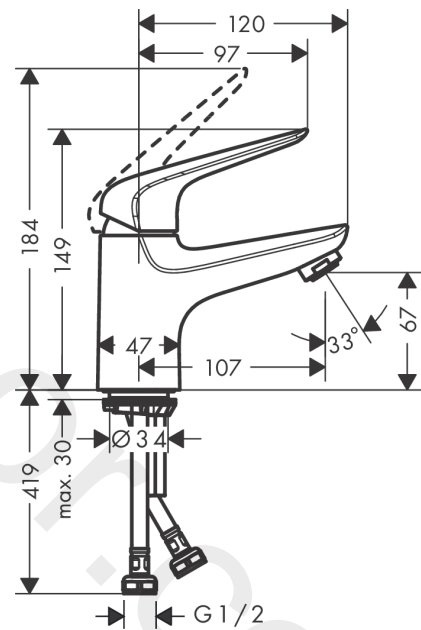

##### product features

- ComfortZone 70
- projection: 107 mm
- spout height: 67 mm
- handle variant: lever handle
- spray type: normal spray
- maximum flow rate at 3 bar: 5 l/min
- ceramic cartridge
- temperature limitation adjustable
- suitable for continuous flow water heaters
- connection type: G 3/8 connections
- connection dimension: DN15

#### Scale drawing

Finish: **Chrome** Article Number: **71021003**

**Spare part list**

Year of production: >04/18

Pos.	Description	Article Number	Price	PU
1	handle	93192000	£ 43,00	1
2	screw cover	96338000	£ 3,30	1
3	flange	97406000	£ 20,50	1
4	nut	97209000	£ 16,10	1
5	O-Ring 32x2	98193000	£ 3,30	1
6	cartridge, assy	92730000	£ 35,00	1
7	locking screw for handle	95140000	£ 6,10	1
8	seal	95008000	£ 9,00	1
9	adapter for cartridge	98750000	£ 13,30	1
10	O-Ring 30x2	98186000	£ 3,30	1
11	O-ring 35x2	92604000	£ 6,10	1
12	aerator M24x1 (5 l/min)	13185000	£ 22,30	1
13	screw M8 x 68	97736000	£ 6,10	1
14	seal Ø 42	98722000	£ 6,10	1
15	fixing set	96016000	£ 35,00	1
16	connection hose 450 mm M8x0,75 G½	97443000	£ 20,50	1
17	O-ring 6,6x1,6	93019000	£ 3,30	1