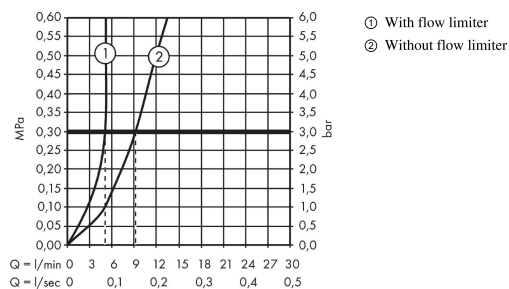

Novus

Single lever basin mixer 70 without waste set

Finish: **Chrome** Article Number: **71021000**

Description

product features

- ComfortZone 70
- projection: 107 mm
- spout height: 67 mm
- handle variant: lever handle
- spray type: normal spray
- maximum flow rate at 3 bar: 5 l/min
- ceramic cartridge
- temperature limitation adjustable
- suitable for continuous flow water heaters
- connection type: G 3/8 connections
- connection dimension: DN15
- WRAS 1903339

Article Details

Price excl. VAT

111,67 £

Technology

Certificates / Sustainability

Product image

Scale drawing

Flowchart