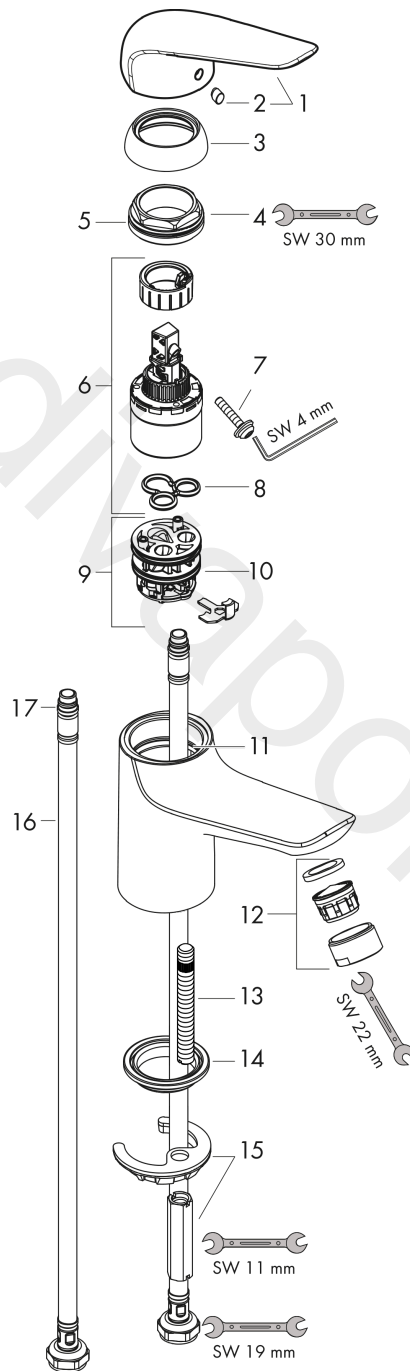

Novus

Single lever basin mixer 70 without waste set

Finish: **Chrome** Article Number: **71021000**

Description

product features

- ComfortZone 70
- projection: 107 mm
- spout height: 67 mm
- handle variant: lever handle
- spray type: normal spray
- maximum flow rate at 3 bar: 5 l/min
- ceramic cartridge
- temperature limitation adjustable
- suitable for continuous flow water heaters
- connection type: G 3/8 connections
- connection dimension: DN15
- WRAS 1903339

Article Details

Price excl. VAT

111,67 £

Technology

Certificates / Sustainability

Product image

Scale drawing

Flowchart

Novus
Single lever basin mixer 70 without waste set
 Finish: **Chrome** Article Number: **71021000**

Exploded Drawing

Year of production: >10/17

Novus

Single lever basin mixer 70 without waste set

Finish: **Chrome** Article Number: **71021000**

Spare part list

Year of production: >10/17

| Pos. | Description | Article Number | Price | PU |
|------|-------------------------------------|----------------|---------|----|
| 1 | handle | 93192000 | £ 43,00 | 1 |
| 2 | screw cover | 96338000 | £ 3,30 | 1 |
| 3 | flange | 97406000 | £ 20,50 | 1 |
| 4 | nut | 97209000 | £ 16,10 | 1 |
| 5 | O-Ring 32x2 | 98193000 | £ 3,30 | 1 |
| 6 | cartridge, assy | 92730000 | £ 35,00 | 1 |
| 7 | locking screw for handle | 95140000 | £ 6,10 | 1 |
| 8 | seal | 95008000 | £ 9,00 | 1 |
| 9 | adapter for cartridge | 98750000 | £ 13,30 | 1 |
| 10 | O-Ring 30x2 | 98186000 | £ 3,30 | 1 |
| 11 | O-ring 35x2 | 92604000 | £ 6,10 | 1 |
| 12 | aerator M24x1 (5 l/min) | 13185000 | £ 22,30 | 1 |
| 13 | screw M8 x 68 | 97736000 | £ 6,10 | 1 |
| 14 | seal Ø 42 | 98722000 | £ 6,10 | 1 |
| 15 | fixing set | 96016000 | £ 35,00 | 1 |
| 16 | connection hose 450 mm M8x0,75 G3/8 | 97206000 | £ 35,00 | 1 |
| 17 | O-ring 7x1,5 | 98422000 | £ 3,30 | 1 |
| a | push-open waste set | 50105000 | £ 40,00 | 1 |