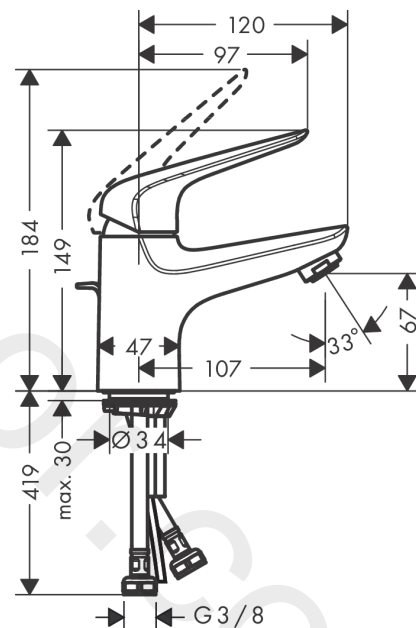

Novus

Single lever basin mixer 70 without waste set

Finish: **Chrome** Article Number: **71021000**

Description

product features

- ComfortZone 70
- projection: 107 mm
- spout height: 67 mm
- handle variant: lever handle
- spray type: normal spray
- maximum flow rate at 3 bar: 5 l/min
- ceramic cartridge
- temperature limitation adjustable
- suitable for continuous flow water heaters
- connection type: G 3/8 connections
- connection dimension: DN15
- WRAS 1903339

Article Details

Price excl. VAT

111,67 £

Technology

Certificates / Sustainability

Product image

Scale drawing

Flowchart

Novus
Single lever basin mixer 70 without waste set
 Finish: **Chrome** Article Number: **71021000**

Exploded Drawing

Year of production: >10/17

Novus

Single lever basin mixer 70 without waste set

Finish: **Chrome** Article Number: **71021000**

Spare part list

Year of production: >10/17

| Pos. | Description | Article Number | Price | PU |
|------|-------------------------------------|----------------|---------|----|
| 1 | handle | 93192000 | £ 43,00 | 1 |
| 2 | screw cover | 96338000 | £ 3,30 | 1 |
| 3 | flange | 97406000 | £ 20,50 | 1 |
| 4 | nut | 97209000 | £ 16,10 | 1 |
| 5 | O-Ring 32x2 | 98193000 | £ 3,30 | 1 |
| 6 | cartridge, assy | 92730000 | £ 35,00 | 1 |
| 7 | locking screw for handle | 95140000 | £ 6,10 | 1 |
| 8 | seal | 95008000 | £ 9,00 | 1 |
| 9 | adapter for cartridge | 98750000 | £ 13,30 | 1 |
| 10 | O-Ring 30x2 | 98186000 | £ 3,30 | 1 |
| 11 | O-ring 35x2 | 92604000 | £ 6,10 | 1 |
| 12 | aerator M24x1 (5 l/min) | 13185000 | £ 22,30 | 1 |
| 13 | screw M8 x 68 | 97736000 | £ 6,10 | 1 |
| 14 | seal Ø 42 | 98722000 | £ 6,10 | 1 |
| 15 | fixing set | 96016000 | £ 35,00 | 1 |
| 16 | connection hose 450 mm M8x0,75 G3/8 | 97206000 | £ 35,00 | 1 |
| 17 | O-ring 7x1,5 | 98422000 | £ 3,30 | 1 |
| a | push-open waste set | 50105000 | £ 40,00 | 1 |