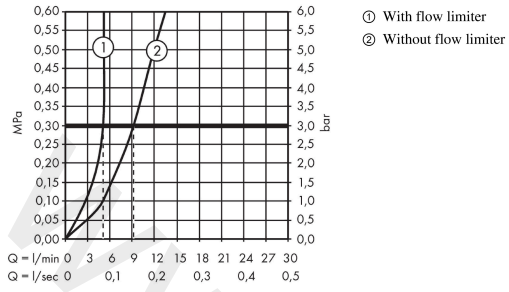

Novus

Single lever basin mixer 70 with pop-up waste set

Finish: **Chrome** Article Number: **71020000**

Description

product features

- consists of: single lever basin mixer, waste set
- ComfortZone 70
- projection: 107 mm
- spout height: 67 mm
- handle variant: lever handle
- spray type: normal spray
- maximum flow rate at 3 bar: 5 l/min
- ceramic cartridge
- temperature limitation adjustable
- suitable for continuous flow water heaters
- pop-up waste set G 1¼
- material waste set: metal
- connection type: G ¾ connections
- connection dimension: DN15
- WRAS 1903339

Technology

Certificates / Sustainability

Product image

Scale drawing

Novus
Single lever basin mixer 70 with pop-up waste set
 Finish: **Chrome** Article Number: **71020000**

Flowchart

Novus
Single lever basin mixer 70 with pop-up waste set
 Finish: **Chrome** Article Number: **71020000**

Exploded Drawing

Year of production: >10/17

Novus

Single lever basin mixer 70 with pop-up waste set

Finish: **Chrome** Article Number: **71020000**

Spare part list

Year of production: >10/17

Pos.	Description	Article Number	Price	PU
1	handle	93192000	£ 43,00	1
2	screw cover	96338000	£ 3,30	1
3	flange	97406000	£ 20,50	1
4	nut	97209000	£ 16,10	1
5	O-Ring 32x2	98193000	£ 3,30	1
6	cartridge, assy	92730000	£ 35,00	1
7	locking screw for handle	95140000	£ 6,10	1
8	seal	95008000	£ 9,00	1
9	adapter for cartridge	98750000	£ 13,30	1
10	O-Ring 30x2	98186000	£ 3,30	1
11	O-ring 35x2	92604000	£ 6,10	1
12	aerator M24x1 (5 l/min)	13185000	£ 22,30	1
13	screw M8 x 68	97736000	£ 6,10	1
14	seal Ø 42	98722000	£ 6,10	1
15	fixing set	96016000	£ 35,00	1
16	connection hose 450 mm M8x0,75 G3/8	97206000	£ 35,00	1
17	O-ring 6,6x1,6	93019000	£ 3,30	1
18	pull rod	96657000	£ 13,30	1
a	pop up waste	94139000	£ 96,00	1