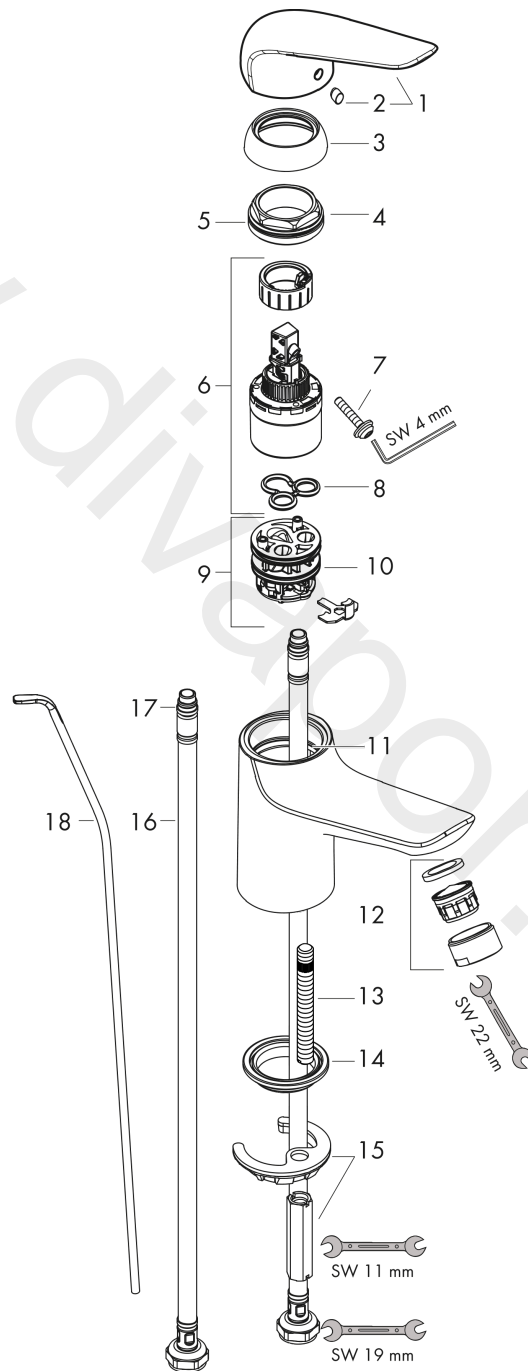

Novus

Single lever basin mixer 70 with pop-up waste set

Finish: **Chrome** Article Number: **71020000**

Description

product features

- consists of: single lever basin mixer, waste set
- ComfortZone 70
- projection: 107 mm
- spout height: 67 mm
- handle variant: lever handle
- spray type: normal spray
- maximum flow rate at 3 bar: 5 l/min
- ceramic cartridge
- temperature limitation adjustable
- suitable for continuous flow water heaters
- pop-up waste set G 1¼
- material waste set: metal
- connection type: G ¾ connections
- connection dimension: DN15
- WRAS 1903339

Technology

Certificates / Sustainability

Product image

Scale drawing

Novus
Single lever basin mixer 70 with pop-up waste set
 Finish: **Chrome** Article Number: **71020000**

Flowchart

Novus
Single lever basin mixer 70 with pop-up waste set
 Finish: **Chrome** Article Number: **71020000**

Exploded Drawing

Year of production: >10/17

Novus

Single lever basin mixer 70 with pop-up waste set

Finish: **Chrome** Article Number: **71020000**

Spare part list

Year of production: >10/17

Pos.	Description	Article Number	Price	PU
1	handle	93192000	£ 43,00	1
2	screw cover	96338000	£ 3,30	1
3	flange	97406000	£ 20,50	1
4	nut	97209000	£ 16,10	1
5	O-Ring 32x2	98193000	£ 3,30	1
6	cartridge, assy	92730000	£ 35,00	1
7	locking screw for handle	95140000	£ 6,10	1
8	seal	95008000	£ 9,00	1
9	adapter for cartridge	98750000	£ 13,30	1
10	O-Ring 30x2	98186000	£ 3,30	1
11	O-ring 35x2	92604000	£ 6,10	1
12	aerator M24x1 (5 l/min)	13185000	£ 22,30	1
13	screw M8 x 68	97736000	£ 6,10	1
14	seal Ø 42	98722000	£ 6,10	1
15	fixing set	96016000	£ 35,00	1
16	connection hose 450 mm M8x0,75 G3/8	97206000	£ 35,00	1
17	O-ring 6,6x1,6	93019000	£ 3,30	1
18	pull rod	96657000	£ 13,30	1
a	pop up waste	94139000	£ 96,00	1