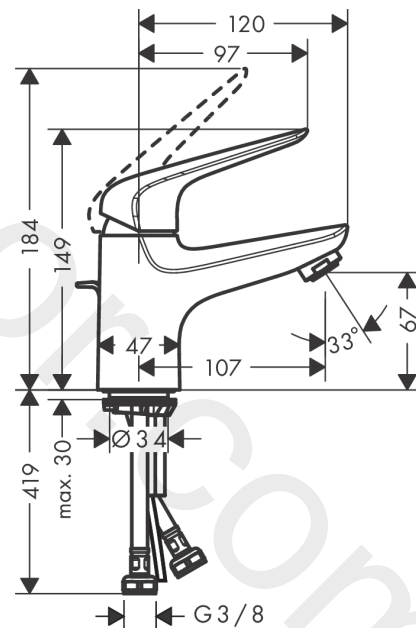

Novus

Single lever basin mixer 70 with pop-up waste set

Finish: **Chrome** Article Number: **71020000**

Description

product features

- consists of: single lever basin mixer, waste set
- ComfortZone 70
- projection: 107 mm
- spout height: 67 mm
- handle variant: lever handle
- spray type: normal spray
- maximum flow rate at 3 bar: 5 l/min
- ceramic cartridge
- temperature limitation adjustable
- suitable for continuous flow water heaters
- pop-up waste set G 1¼
- material waste set: metal
- connection type: G ¾ connections
- connection dimension: DN15
- WRAS 1903339

Technology

Certificates / Sustainability

Product image

Scale drawing

Novus
Single lever basin mixer 70 with pop-up waste set
 Finish: **Chrome** Article Number: **71020000**

Flowchart

Novus
Single lever basin mixer 70 with pop-up waste set
 Finish: **Chrome** Article Number: **71020000**

Exploded Drawing

Year of production: >10/17

Novus

Single lever basin mixer 70 with pop-up waste set

Finish: **Chrome** Article Number: **71020000**

Spare part list

Year of production: >10/17

Pos.	Description	Article Number	Price	PU
1	handle	93192000	£ 43,00	1
2	screw cover	96338000	£ 3,30	1
3	flange	97406000	£ 20,50	1
4	nut	97209000	£ 16,10	1
5	O-Ring 32x2	98193000	£ 3,30	1
6	cartridge, assy	92730000	£ 35,00	1
7	locking screw for handle	95140000	£ 6,10	1
8	seal	95008000	£ 9,00	1
9	adapter for cartridge	98750000	£ 13,30	1
10	O-Ring 30x2	98186000	£ 3,30	1
11	O-ring 35x2	92604000	£ 6,10	1
12	aerator M24x1 (5 l/min)	13185000	£ 22,30	1
13	screw M8 x 68	97736000	£ 6,10	1
14	seal Ø 42	98722000	£ 6,10	1
15	fixing set	96016000	£ 35,00	1
16	connection hose 450 mm M8x0,75 G3/8	97206000	£ 35,00	1
17	O-ring 6,6x1,6	93019000	£ 3,30	1
18	pull rod	96657000	£ 13,30	1
a	pop up waste	94139000	£ 96,00	1