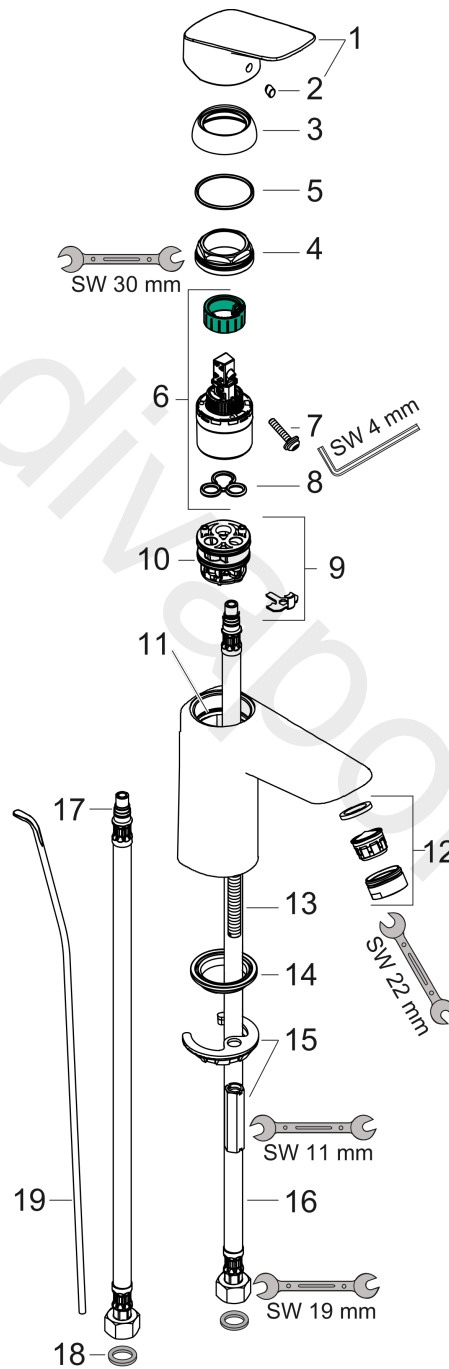

MyCube
Single lever basin mixer L CoolStart with pop-up waste set
 Surfaces: Article Number: **71016000**

Exploded Drawing

Year of production: **08/15 - 03/17**

MyCube**Single lever basin mixer L CoolStart with pop-up waste set**Surfaces: Article Number: **71016000****Spare part list**Year of production: **08/15 - 03/17**

Pos.	Description	Article Number	Price	PU
1	handle	92236000	£ 64,00	1
2	screw cover	96338000	£ 3,30	1
3	flange	97406000	£ 20,50	1
4	nut	97209000	£ 16,10	1
5	O-Ring 32x2	98193000	£ 3,30	1
6	cartridge, assy	92730000	£ 35,00	1
7	locking screw for handle	95140000	£ 6,10	1
8	seal	95008000	£ 9,00	1
9	adapter for cartridge	98324000	£ 16,10	1
10	O-Ring 30x2	98186000	£ 3,30	1
11	O-ring 35x2	92604000	£ 6,10	1
12	aerator M24x1 (5 l/min)	92372000	£ 20,50	1
13	screw M8 x 68	97736000	£ 6,10	1
14	seal Ø 42	98722000	£ 6,10	1
15	fixing set	96016000	£ 35,00	1
16	connection hose 450 mm M8x0,75 G3/8	97206000	£ 35,00	1
17	O-ring 7x1,5	98422000	£ 3,30	1
18	sealing set	95581000	£ 6,10	1
19	pull rod	96657000	£ 13,30	1
a	pop up waste	92168000	£ 43,00	1