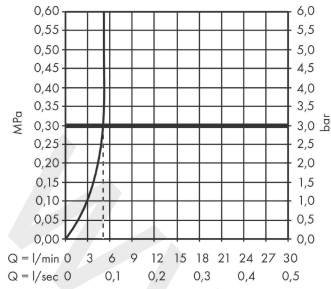

MyCube

Single lever basin mixer L CoolStart with pop-up waste set

Finish: **Chrome** Article Number: **71016000**

Description

product features

- consists of: single lever basin mixer, waste set
- ComfortZone 100
- projection: 108 mm
- spout height: 93 mm
- handle variant: lever handle
- spray type: normal spray
- maximum flow rate at 3 bar: 5 l/min
- ceramic cartridge
- temperature limitation adjustable
- suitable for continuous flow water heaters
- pop-up waste set G 1
- material waste set: synthetic
- connection type: G 3/8 connections
- connection dimension: DN15
- cold water in basic handle position
- EU taxonomy: max. 6 l/min - Substantial Contribution (SC) possible

Technology

Certificates / Sustainability

Product image

Scale drawing

MyCube

Single lever basin mixer L CoolStart with pop-up waste set

Finish: **Chrome** Article Number: **71016000**

Flowchart