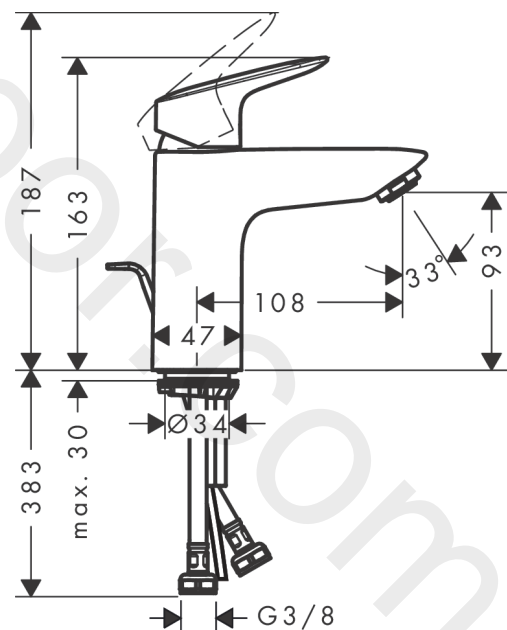

MyCube

Single lever basin mixer L CoolStart with pop-up waste set

Finish: **Chrome** Article Number: **71016000**

Description

product features

- consists of: single lever basin mixer, waste set
- ComfortZone 100
- projection: 108 mm
- spout height: 93 mm
- handle variant: lever handle
- spray type: normal spray
- maximum flow rate at 3 bar: 5 l/min
- ceramic cartridge
- temperature limitation adjustable
- suitable for continuous flow water heaters
- pop-up waste set G 1
- material waste set: synthetic
- connection type: G 3/8 connections
- connection dimension: DN15
- cold water in basic handle position
- EU taxonomy: max. 6 l/min - Substantial Contribution (SC) possible

Technology

Certificates / Sustainability

Product image

Scale drawing

MyCube

Single lever basin mixer L CoolStart with pop-up waste set

Finish: **Chrome** Article Number: **71016000**

Flowchart

MyCube
Single lever basin mixer L CoolStart with pop-up waste set
 Finish: **Chrome** Article Number: **71016000**

Exploded Drawing

Year of production: >04/17

MyCube

Single lever basin mixer L CoolStart with pop-up waste set

Finish: **Chrome** Article Number: **71016000**

Spare part list

Year of production: >04/17

Pos.	Description	Article Number	Price	PU
1	handle	92236000	£ 64,00	1
2	screw cover	96338000	£ 3,30	1
3	flange	97406000	£ 20,50	1
4	nut	97209000	£ 16,10	1
5	O-Ring 32x2	98193000	£ 3,30	1
6	cartridge, assy	92730000	£ 35,00	1
7	locking screw for handle	95140000	£ 6,10	1
8	seal	95008000	£ 9,00	1
9	adapter for cartridge	98324000	£ 16,10	1
10	O-Ring 30x2	98186000	£ 3,30	1
11	O-ring 35x2	92604000	£ 6,10	1
12	aerator M24x1 (5 l/min)	92372000	£ 20,50	1
13	screw M8 x 68	97736000	£ 6,10	1
14	seal Ø 42	98722000	£ 6,10	1
15	fixing set	96016000	£ 35,00	1
16	connection hose 450 mm M8x0,75 G3/8	97206000	£ 35,00	1
17	O-ring 6,6x1,6	93019000	£ 3,30	1
18	pull rod	96657000	£ 13,30	1
a	pop up waste	92168000	£ 43,00	1