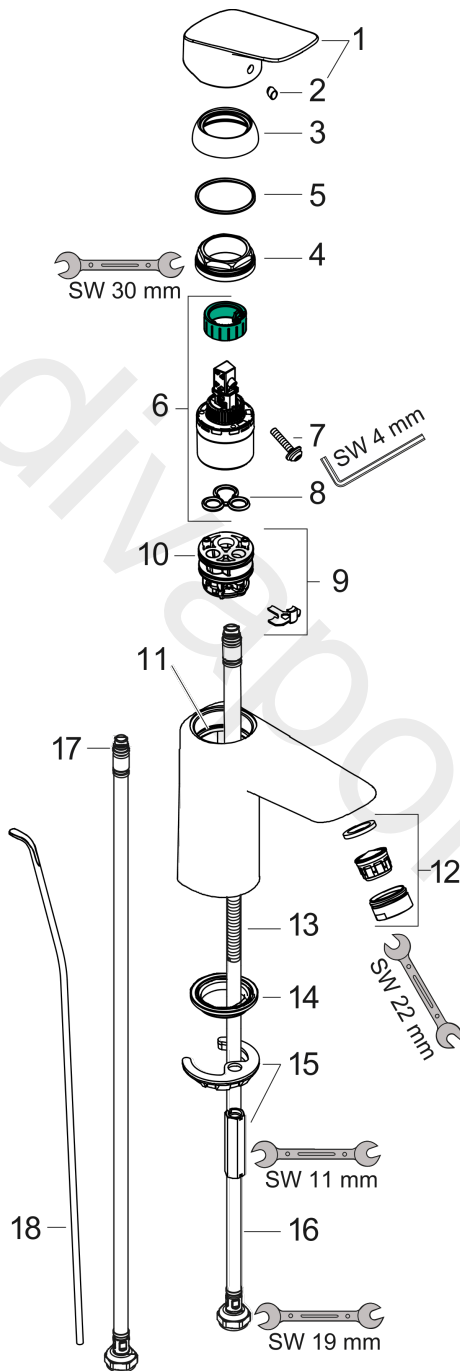

MyCube

Single lever basin mixer L CoolStart with pop-up waste set

Finish: **Chrome** Article Number: **71016000**

Description

product features

- consists of: single lever basin mixer, waste set
- ComfortZone 100
- projection: 108 mm
- spout height: 93 mm
- handle variant: lever handle
- spray type: normal spray
- maximum flow rate at 3 bar: 5 l/min
- ceramic cartridge
- temperature limitation adjustable
- suitable for continuous flow water heaters
- pop-up waste set G 1
- material waste set: synthetic
- connection type: G 3/8 connections
- connection dimension: DN15
- cold water in basic handle position
- EU taxonomy: max. 6 l/min - Substantial Contribution (SC) possible

Technology

Certificates / Sustainability

Product image

Scale drawing

MyCube

Single lever basin mixer L CoolStart with pop-up waste set

Finish: **Chrome** Article Number: **71016000**

Flowchart

MyCube
Single lever basin mixer L CoolStart with pop-up waste set
 Finish: **Chrome** Article Number: **71016000**

Exploded Drawing

Year of production: >04/17

MyCube

Single lever basin mixer L CoolStart with pop-up waste set

Finish: **Chrome** Article Number: **71016000**

Spare part list

Year of production: >04/17

Pos.	Description	Article Number	Price	PU
1	handle	92236000	£ 64,00	1
2	screw cover	96338000	£ 3,30	1
3	flange	97406000	£ 20,50	1
4	nut	97209000	£ 16,10	1
5	O-Ring 32x2	98193000	£ 3,30	1
6	cartridge, assy	92730000	£ 35,00	1
7	locking screw for handle	95140000	£ 6,10	1
8	seal	95008000	£ 9,00	1
9	adapter for cartridge	98324000	£ 16,10	1
10	O-Ring 30x2	98186000	£ 3,30	1
11	O-ring 35x2	92604000	£ 6,10	1
12	aerator M24x1 (5 l/min)	92372000	£ 20,50	1
13	screw M8 x 68	97736000	£ 6,10	1
14	seal Ø 42	98722000	£ 6,10	1
15	fixing set	96016000	£ 35,00	1
16	connection hose 450 mm M8x0,75 G3/8	97206000	£ 35,00	1
17	O-ring 6,6x1,6	93019000	£ 3,30	1
18	pull rod	96657000	£ 13,30	1
a	pop up waste	92168000	£ 43,00	1