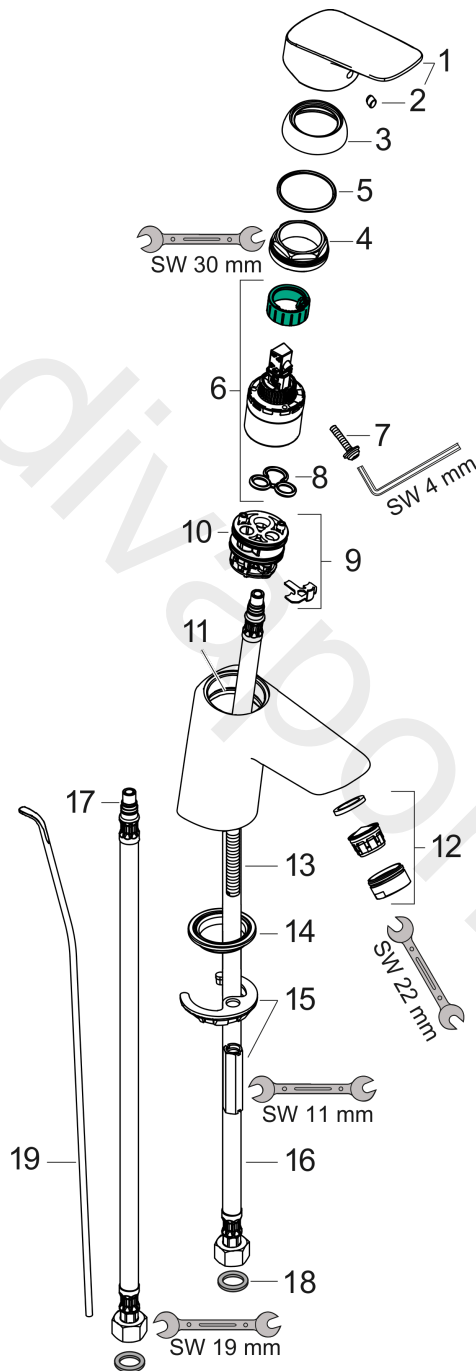

MyCube
Single lever basin mixer M CoolStart with pop-up waste set
 Surfaces: Article Number: **71015000**

Exploded Drawing

Year of production: **08/15 - 03/17**

MyCube

Single lever basin mixer M CoolStart with pop-up waste set

Surfaces: Article Number: **71015000**

Spare part list

Year of production: **08/15 - 03/17**

Pos.	Description	Article Number	Price	PU
1	handle	92236000	£ 64,00	1
2	screw cover	96338000	£ 3,30	1
3	flange	97406000	£ 20,50	1
4	nut	97209000	£ 16,10	1
5	O-Ring 32x2	98193000	£ 3,30	1
6	cartridge, assy	92730000	£ 35,00	1
7	locking screw for handle	95140000	£ 6,10	1
8	seal	95008000	£ 9,00	1
9	adapter for cartridge	98324000	£ 16,10	1
10	O-Ring 30x2	98186000	£ 3,30	1
11	O-ring 35x2	92604000	£ 6,10	1
12	aerator M24x1 (5 l/min)	92372000	£ 20,50	1
13	screw M8 x 68	97736000	£ 6,10	1
14	seal Ø 42	98722000	£ 6,10	1
15	fixing set	96016000	£ 35,00	1
16	connection hose 450 mm M8x0,75 G3/8	97206000	£ 35,00	1
17	O-ring 7x1,5	98422000	£ 3,30	1
18	sealing set	95581000	£ 6,10	1
19	pull rod	96657000	£ 13,30	1
a	pop up waste	92168000	£ 43,00	1