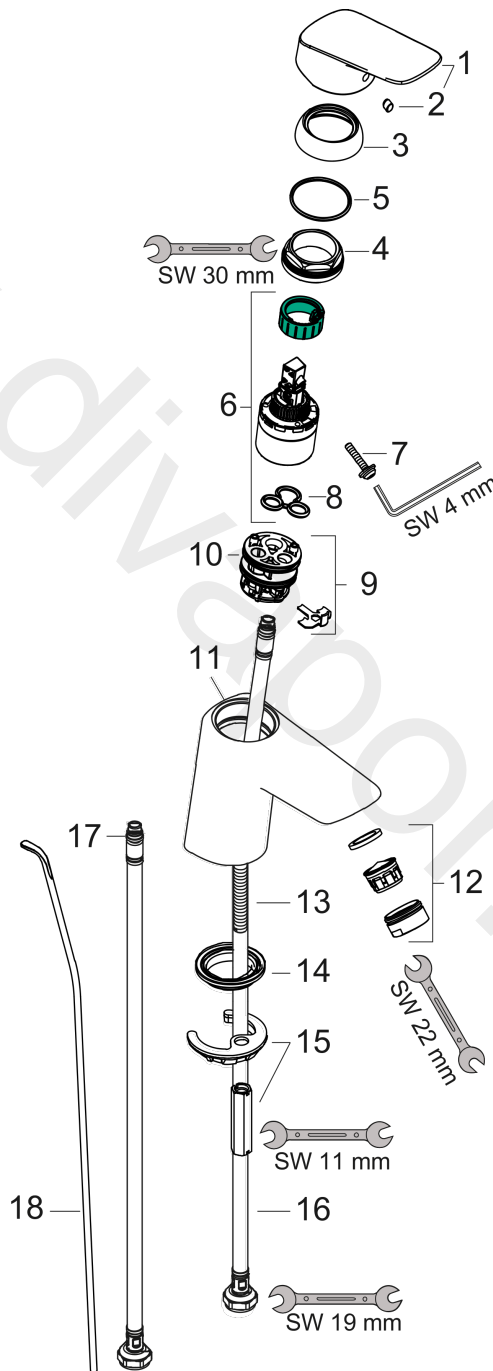

MyCube

Single lever basin mixer M CoolStart with pop-up waste set

Finish: **Chrome** Article Number: **71015000**

Description

product features

- consists of: single lever basin mixer, waste set
- ComfortZone 70
- projection: 107 mm
- spout height: 67 mm
- handle variant: lever handle
- spray type: normal spray
- maximum flow rate at 3 bar: 5 l/min
- ceramic cartridge
- temperature limitation adjustable
- suitable for continuous flow water heaters
- pop-up waste set G 1
- material waste set: synthetic
- connection type: G 3/8 connections
- connection dimension: DN15
- cold water in basic handle position
- EU taxonomy: max. 6 l/min - Substantial Contribution (SC) possible

Technology

Certificates / Sustainability

Product image

Scale drawing

MyCube

Single lever basin mixer M CoolStart with pop-up waste set

Finish: **Chrome** Article Number: **71015000**

Flowchart

www.divapor.com

MyCube
Single lever basin mixer M CoolStart with pop-up waste set
 Finish: **Chrome** Article Number: **71015000**

Exploded Drawing

Year of production: >04/17

MyCube

Single lever basin mixer M CoolStart with pop-up waste set

Finish: **Chrome** Article Number: **71015000**

Spare part list

Year of production: >04/17

Pos.	Description	Article Number	Price	PU
1	handle	92236000	£ 64,00	1
2	screw cover	96338000	£ 3,30	1
3	flange	97406000	£ 20,50	1
4	nut	97209000	£ 16,10	1
5	O-Ring 32x2	98193000	£ 3,30	1
6	cartridge, assy	92730000	£ 35,00	1
7	locking screw for handle	95140000	£ 6,10	1
8	seal	95008000	£ 9,00	1
9	adapter for cartridge	98324000	£ 16,10	1
10	O-Ring 30x2	98186000	£ 3,30	1
11	O-ring 35x2	92604000	£ 6,10	1
12	aerator M24x1 (5 l/min)	92372000	£ 20,50	1
13	screw M8 x 68	97736000	£ 6,10	1
14	seal Ø 42	98722000	£ 6,10	1
15	fixing set	96016000	£ 35,00	1
16	connection hose 450 mm M8x0,75 G3/8	97206000	£ 35,00	1
17	O-ring 6,6x1,6	93019000	£ 3,30	1
18	pull rod	96657000	£ 13,30	1
a	pop up waste	92168000	£ 43,00	1