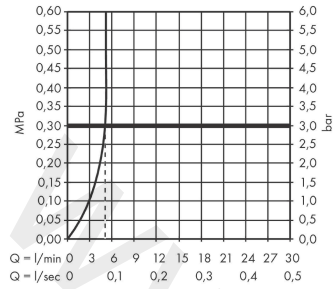

MyCube

Single lever basin mixer M CoolStart with pop-up waste set

Finish: **Chrome** Article Number: **71015000**

Description

product features

- consists of: single lever basin mixer, waste set
- ComfortZone 70
- projection: 107 mm
- spout height: 67 mm
- handle variant: lever handle
- spray type: normal spray
- maximum flow rate at 3 bar: 5 l/min
- ceramic cartridge
- temperature limitation adjustable
- suitable for continuous flow water heaters
- pop-up waste set G 1
- material waste set: synthetic
- connection type: G 3/8 connections
- connection dimension: DN15
- cold water in basic handle position
- EU taxonomy: max. 6 l/min - Substantial Contribution (SC) possible

Technology

Certificates / Sustainability

Product image

Scale drawing

MyCube

Single lever basin mixer M CoolStart with pop-up waste set

Finish: **Chrome** Article Number: **71015000**

Flowchart