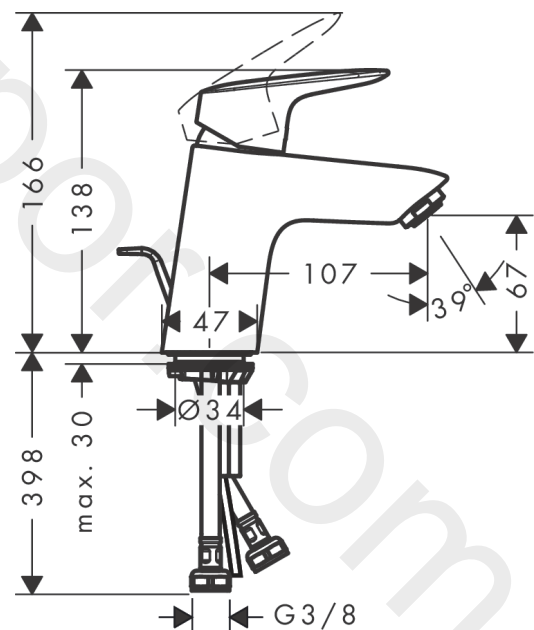

MyCube

Single lever basin mixer M CoolStart with pop-up waste set

Finish: **Chrome** Article Number: **71015000**

Description

product features

- consists of: single lever basin mixer, waste set
- ComfortZone 70
- projection: 107 mm
- spout height: 67 mm
- handle variant: lever handle
- spray type: normal spray
- maximum flow rate at 3 bar: 5 l/min
- ceramic cartridge
- temperature limitation adjustable
- suitable for continuous flow water heaters
- pop-up waste set G 1
- material waste set: synthetic
- connection type: G 3/8 connections
- connection dimension: DN15
- cold water in basic handle position
- EU taxonomy: max. 6 l/min - Substantial Contribution (SC) possible

Technology

Certificates / Sustainability

Product image

Scale drawing

MyCube

Single lever basin mixer M CoolStart with pop-up waste set

Finish: **Chrome** Article Number: **71015000**

Flowchart

Finish: **Chrome** Article Number: **71015000**

Spare part list

Year of production: >04/17

Pos.	Description	Article Number	Price	PU
1	handle	92236000	£ 64,00	1
2	screw cover	96338000	£ 3,30	1
3	flange	97406000	£ 20,50	1
4	nut	97209000	£ 16,10	1
5	O-Ring 32x2	98193000	£ 3,30	1
6	cartridge, assy	92730000	£ 35,00	1
7	locking screw for handle	95140000	£ 6,10	1
8	seal	95008000	£ 9,00	1
9	adapter for cartridge	98324000	£ 16,10	1
10	O-Ring 30x2	98186000	£ 3,30	1
11	O-ring 35x2	92604000	£ 6,10	1
12	aerator M24x1 (5 l/min)	92372000	£ 20,50	1
13	screw M8 x 68	97736000	£ 6,10	1
14	seal Ø 42	98722000	£ 6,10	1
15	fixing set	96016000	£ 35,00	1
16	connection hose 450 mm M8x0,75 G3/8	97206000	£ 35,00	1
17	O-ring 6,6x1,6	93019000	£ 3,30	1
18	pull rod	96657000	£ 13,30	1
a	pop up waste	92168000	£ 43,00	1