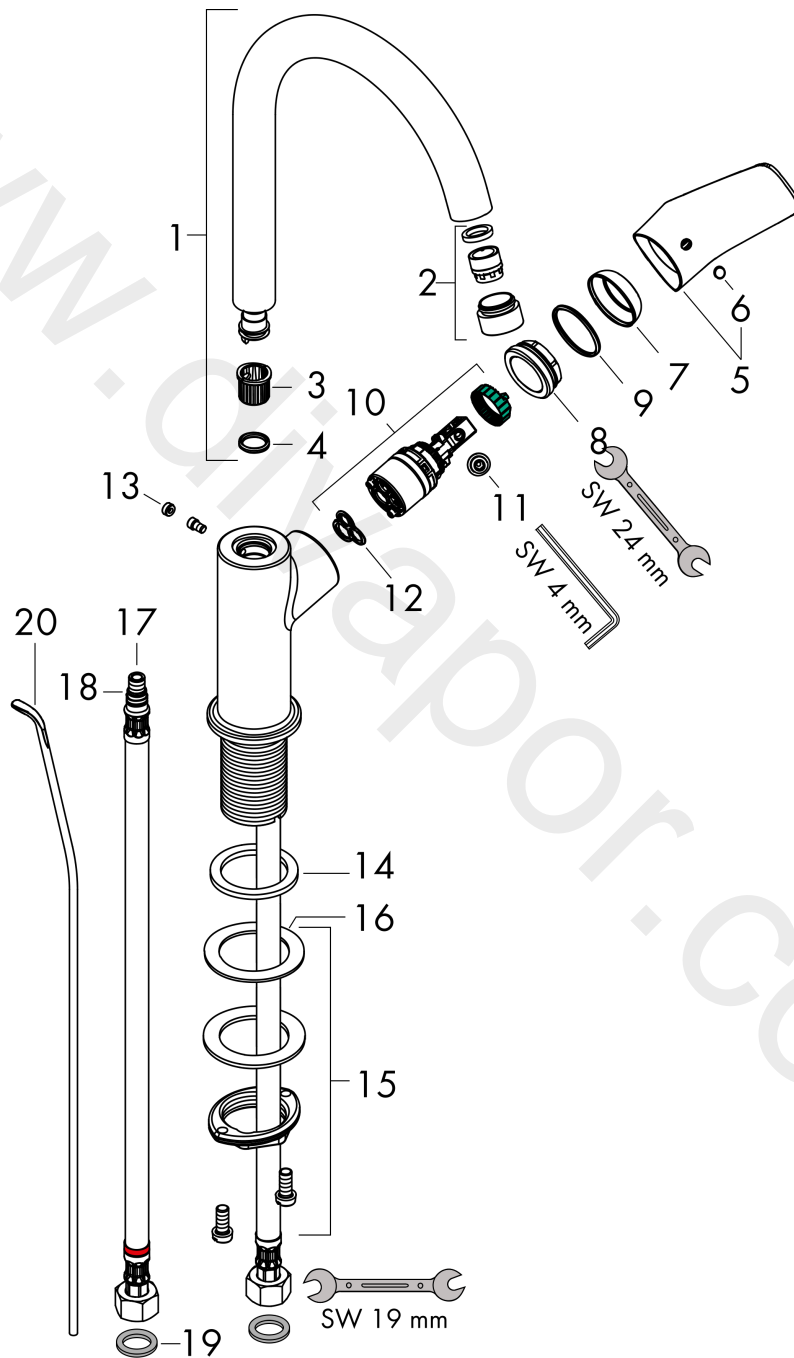

MyCube

Single lever basin mixer 220 with swivel spout and pop-up waste set

Finish: **Chrome** Article Number: **71013000**

Description

product features

- consists of: single lever basin mixer, waste set
- ComfortZone 220
- projection: 154 mm
- spout height: 221 mm
- handle variant: lever handle
- swivel range 120°
- spray type: normal spray
- maximum flow rate at 3 bar: 7,2 l/min
- ceramic cartridge
- temperature limitation adjustable
- suitable for continuous flow water heaters
- pop-up waste set G 1¼
- material waste set: synthetic
- connection type: G ¾ connections
- connection dimension: DN15

Single lever basin mixer 220 with swivel spout and pop-up waste set

Finish: **Chrome** Article Number: **71013000**

Flowchart

MyCube

Single lever basin mixer 220 with swivel spout and pop-up waste set

Finish: **Chrome** Article Number: **71013000**

Exploded Drawing

Year of production: >11/14

MyCube**Single lever basin mixer 220 with swivel spout and pop-up waste set**Finish: **Chrome** Article Number: **71013000****Spare part list**

Year of production: >11/14

Pos.	Description	Article Number	Price	PU
1	spout cpl.	95494000	£ 96,00	1
2	aerator M18x1 (5 l/min)	95387000	£ 43,00	1
3	O-ring 11x2	98127000	£ 3,30	1
4	handle	92245000	£ 35,00	1
5	screw cover	96338000	£ 3,30	1
6	flange	95493000	£ 20,50	1
7	nut	95178000	£ 43,00	1
8	O-ring 24x2	98388000	£ 3,30	1
9	cartridge, assy	97685000	£ 64,00	1
10	locking screw for handle	95140000	£ 6,10	1
11	seal	98865000	£ 35,00	1
12	screw cover	95181000	£ 3,30	1
13	flat seal	98749000	£ 6,10	1
14	fixing set (Ø 32)	13961000	£ 25,00	1
15	lever collar	97548000	£ 3,30	1
16	connection hose 450 mm M8x0,75 G3/8	97206000	£ 35,00	1
17	O-ring 7x1,5	98422000	£ 3,30	1
18	pull rod	96657000	£ 13,30	1
19	sealing set	95581000	£ 6,10	1
20	lever collar	92849000	£ 9,00	1
a	pop up waste	92168000	£ 43,00	1
b	fixation extension 35 mm	13898000	£ 79,00	1