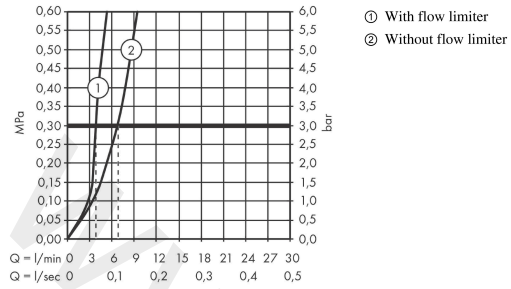

MyCube

Single lever basin mixer 220 with swivel spout and pop-up waste set

Finish: **Chrome** Article Number: **71013000**

Flowchart