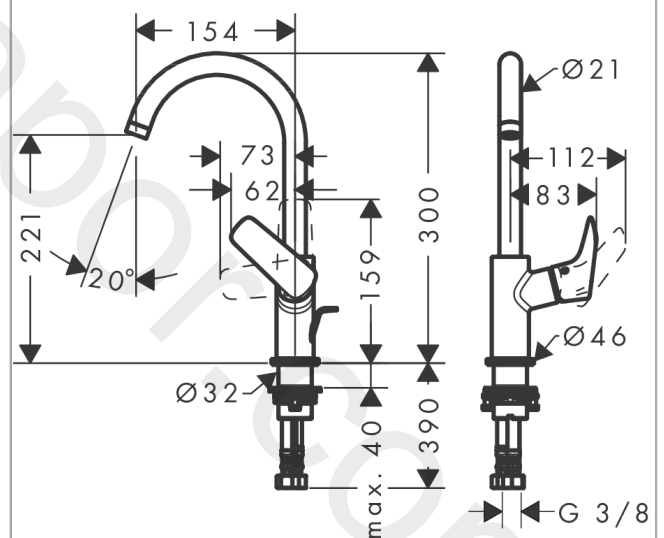

Scale drawing