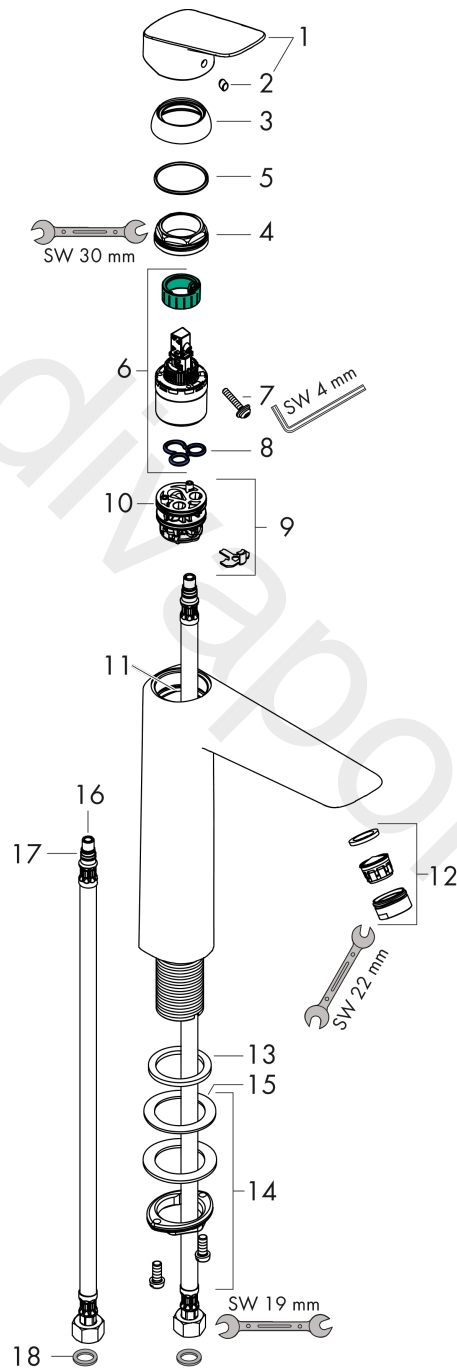

**MyCube**  
**Single lever basin mixer XL without waste set**  
 Surfaces: Article Number: **71012000**

**Exploded Drawing**

Year of production: **11/14 - 03/17**

**MyCube****Single lever basin mixer XL without waste set**Surfaces: Article Number: **71012000****Spare part list**Year of production: **11/14 - 03/17**

Pos.	Description	Article Number	Price	PU
1	handle	92224000	£ 51,00	1
2	screw cover	96338000	£ 3,30	1
3	flange	97406000	£ 20,50	1
4	nut	97209000	£ 16,10	1
5	O-Ring 32x2	98193000	£ 3,30	1
6	cartridge, assy	92730000	£ 35,00	1
7	locking screw for handle	95140000	£ 6,10	1
8	seal	95008000	£ 9,00	1
9	adapter for cartridge	98750000	£ 13,30	1
10	O-Ring 30x2	98186000	£ 3,30	1
11	O-ring 35x2	92604000	£ 6,10	1
12	aerator M24x1 (5 l/min)	92372000	£ 20,50	1
13	flat seal	98749000	£ 6,10	1
14	fixing set (Ø 32)	13961000	£ 25,00	1
15	lever collar	97548000	£ 3,30	1
16	connection hose 600 mm M8x0,75 G3/8	96556000	£ 25,00	1
17	O-ring 7x1,5	98422000	£ 3,30	1
a	fixation extension 35 mm	13898000	£ 79,00	1