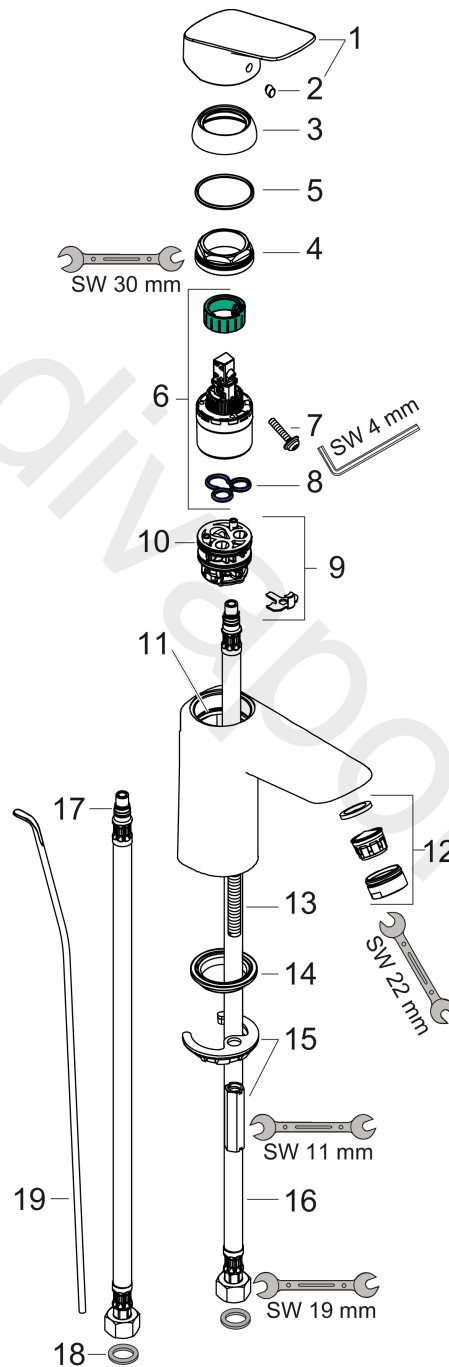

MyCube
Single lever basin mixer L with pop-up waste set
 Surfaces: Article Number: **71011000**

Exploded Drawing

Year of production: **11/14 - 03/17**

MyCube

Single lever basin mixer L with pop-up waste set

Surfaces: Article Number: **71011000**

Spare part list

Year of production: **11/14 - 03/17**

Pos.	Description	Article Number	Price	PU
1	handle	92224000	£ 51,00	1
2	screw cover	96338000	£ 3,30	1
3	flange	97406000	£ 20,50	1
4	nut	97209000	£ 16,10	1
5	O-Ring 32x2	98193000	£ 3,30	1
6	cartridge, assy	92730000	£ 35,00	1
7	locking screw for handle	95140000	£ 6,10	1
8	seal	95008000	£ 9,00	1
9	adapter for cartridge	98750000	£ 13,30	1
10	O-Ring 30x2	98186000	£ 3,30	1
11	O-ring 35x2	92604000	£ 6,10	1
12	aerator M24x1 (5 l/min)	92372000	£ 20,50	1
13	screw M8 x 68	97736000	£ 6,10	1
14	seal Ø 42	98722000	£ 6,10	1
15	fixing set	96016000	£ 35,00	1
16	connection hose 450 mm M8x0,75 G3/8	97206000	£ 35,00	1
17	O-ring 7x1,5	98422000	£ 3,30	1
18	sealing set	95581000	£ 6,10	1
19	pull rod	96657000	£ 13,30	1
a	pop up waste	92168000	£ 43,00	1