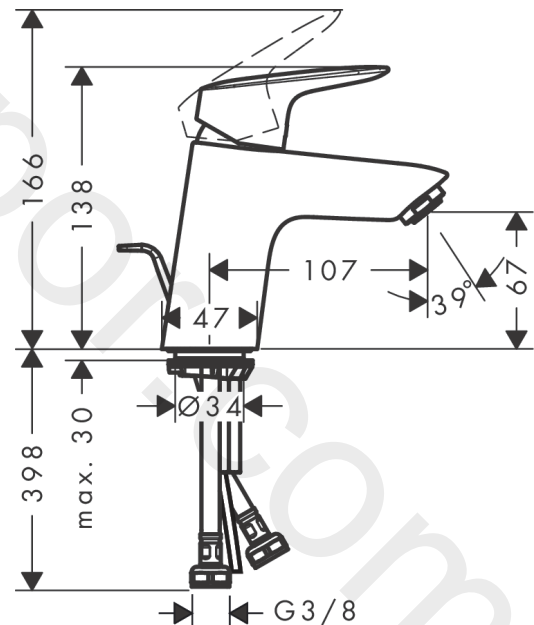

MyCube

Single lever basin mixer M with pop-up waste set

Finish: **Chrome** Article Number: **71010000**

Description

product features

- consists of: single lever basin mixer, waste set
- ComfortZone 70
- projection: 107 mm
- spout height: 67 mm
- handle variant: lever handle
- spray type: normal spray
- maximum flow rate at 3 bar: 5 l/min
- ceramic cartridge
- temperature limitation adjustable
- suitable for continuous flow water heaters
- pop-up waste set G 1
- material waste set: synthetic
- connection type: G 3/8 connections
- connection dimension: DN15
- EU taxonomy: max. 6 l/min - Substantial Contribution (SC) possible

Article Details

Price excl. VAT

108,33 £

Technology

Certificates / Sustainability

Product image

Scale drawing

MyCube

Exploded Drawing

Year of production: >04/17

MyCube**Single lever basin mixer M with pop-up waste set**Finish: **Chrome** Article Number: **71010000****Spare part list**

Year of production: >04/17

| Pos. | Description | Article Number | Price | PU |
|------|-------------------------------------|----------------|---------|----|
| 1 | handle | 92224000 | £ 51,00 | 1 |
| 2 | screw cover | 96338000 | £ 3,30 | 1 |
| 3 | flange | 97406000 | £ 20,50 | 1 |
| 4 | nut | 97209000 | £ 16,10 | 1 |
| 5 | O-Ring 32x2 | 98193000 | £ 3,30 | 1 |
| 6 | cartridge, assy | 92730000 | £ 35,00 | 1 |
| 7 | locking screw for handle | 95140000 | £ 6,10 | 1 |
| 8 | seal | 95008000 | £ 9,00 | 1 |
| 9 | adapter for cartridge | 98750000 | £ 13,30 | 1 |
| 10 | O-Ring 30x2 | 98186000 | £ 3,30 | 1 |
| 11 | O-ring 35x2 | 92604000 | £ 6,10 | 1 |
| 12 | aerator M24x1 (5 l/min) | 92372000 | £ 20,50 | 1 |
| 13 | screw M8 x 68 | 97736000 | £ 6,10 | 1 |
| 14 | seal Ø 42 | 98722000 | £ 6,10 | 1 |
| 15 | fixing set | 96016000 | £ 35,00 | 1 |
| 16 | connection hose 450 mm M8x0,75 G3/8 | 97206000 | £ 35,00 | 1 |
| 17 | O-ring 6,6x1,6 | 93019000 | £ 3,30 | 1 |
| 18 | pull rod | 96657000 | £ 13,30 | 1 |
| a | pop up waste | 92168000 | £ 43,00 | 1 |