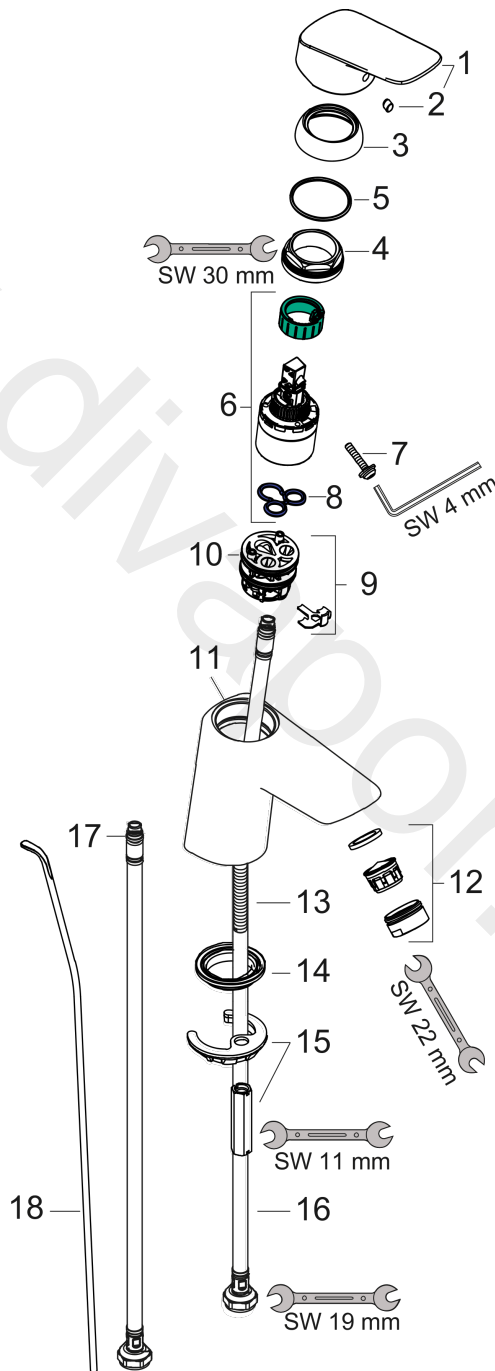

MyCube

Single lever basin mixer M with pop-up waste set

Finish: **Chrome** Article Number: **71010000**

Description

product features

- consists of: single lever basin mixer, waste set
- ComfortZone 70
- projection: 107 mm
- spout height: 67 mm
- handle variant: lever handle
- spray type: normal spray
- maximum flow rate at 3 bar: 5 l/min
- ceramic cartridge
- temperature limitation adjustable
- suitable for continuous flow water heaters
- pop-up waste set G 1
- material waste set: synthetic
- connection type: G 3/8 connections
- connection dimension: DN15
- EU taxonomy: max. 6 l/min - Substantial Contribution (SC) possible

Exploded Drawing

Year of production: >04/17

MyCube**Single lever basin mixer M with pop-up waste set**Finish: **Chrome** Article Number: **71010000****Spare part list**

Year of production: >04/17

| Pos. | Description | Article Number | Price | PU |
|------|-------------------------------------|----------------|---------|----|
| 1 | handle | 92224000 | £ 51,00 | 1 |
| 2 | screw cover | 96338000 | £ 3,30 | 1 |
| 3 | flange | 97406000 | £ 20,50 | 1 |
| 4 | nut | 97209000 | £ 16,10 | 1 |
| 5 | O-Ring 32x2 | 98193000 | £ 3,30 | 1 |
| 6 | cartridge, assy | 92730000 | £ 35,00 | 1 |
| 7 | locking screw for handle | 95140000 | £ 6,10 | 1 |
| 8 | seal | 95008000 | £ 9,00 | 1 |
| 9 | adapter for cartridge | 98750000 | £ 13,30 | 1 |
| 10 | O-Ring 30x2 | 98186000 | £ 3,30 | 1 |
| 11 | O-ring 35x2 | 92604000 | £ 6,10 | 1 |
| 12 | aerator M24x1 (5 l/min) | 92372000 | £ 20,50 | 1 |
| 13 | screw M8 x 68 | 97736000 | £ 6,10 | 1 |
| 14 | seal Ø 42 | 98722000 | £ 6,10 | 1 |
| 15 | fixing set | 96016000 | £ 35,00 | 1 |
| 16 | connection hose 450 mm M8x0,75 G3/8 | 97206000 | £ 35,00 | 1 |
| 17 | O-ring 6,6x1,6 | 93019000 | £ 3,30 | 1 |
| 18 | pull rod | 96657000 | £ 13,30 | 1 |
| a | pop up waste | 92168000 | £ 43,00 | 1 |