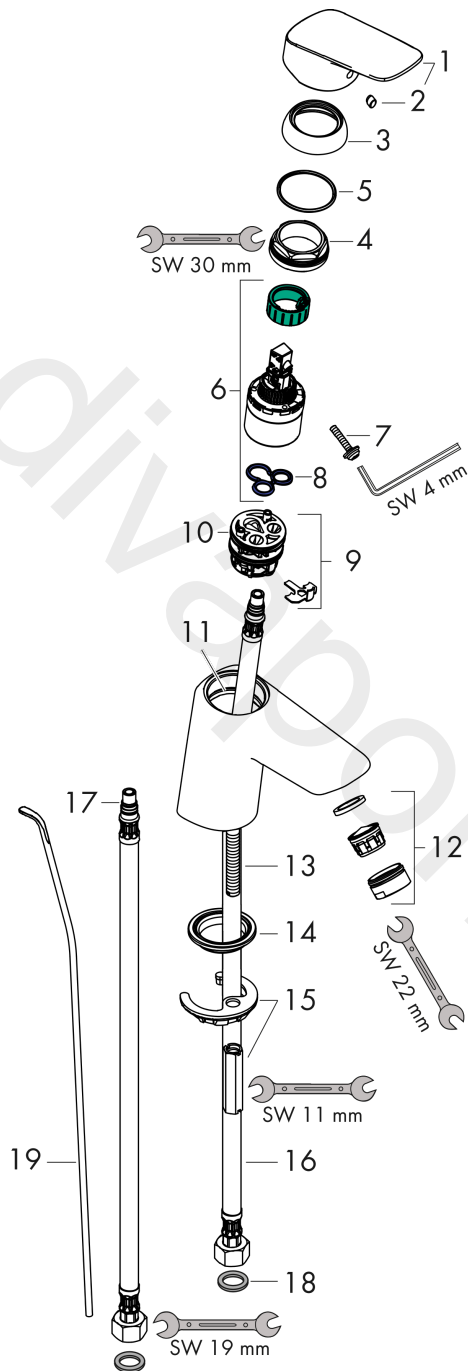

MyCube
Single lever basin mixer M with pop-up waste set
 Surfaces: Article Number: **71010000**

Exploded Drawing

Year of production: **11/14 - 03/17**

MyCube**Single lever basin mixer M with pop-up waste set**Surfaces: Article Number: **71010000****Spare part list**Year of production: **11/14 - 03/17**

Pos.	Description	Article Number	Price	PU
1	handle	92224000	£ 51,00	1
2	screw cover	96338000	£ 3,30	1
3	flange	97406000	£ 20,50	1
4	nut	97209000	£ 16,10	1
5	O-Ring 32x2	98193000	£ 3,30	1
6	cartridge, assy	92730000	£ 35,00	1
7	locking screw for handle	95140000	£ 6,10	1
8	seal	95008000	£ 9,00	1
9	adapter for cartridge	98750000	£ 13,30	1
10	O-Ring 30x2	98186000	£ 3,30	1
11	O-ring 35x2	92604000	£ 6,10	1
12	aerator M24x1 (5 l/min)	92372000	£ 20,50	1
13	screw M8 x 68	97736000	£ 6,10	1
14	seal Ø 42	98722000	£ 6,10	1
15	fixing set	96016000	£ 35,00	1
16	connection hose 450 mm M8x0,75 G3/8	97206000	£ 35,00	1
17	O-ring 7x1,5	98422000	£ 3,30	1
18	pull rod	96657000	£ 13,30	1
a	pop up waste	92168000	£ 43,00	1