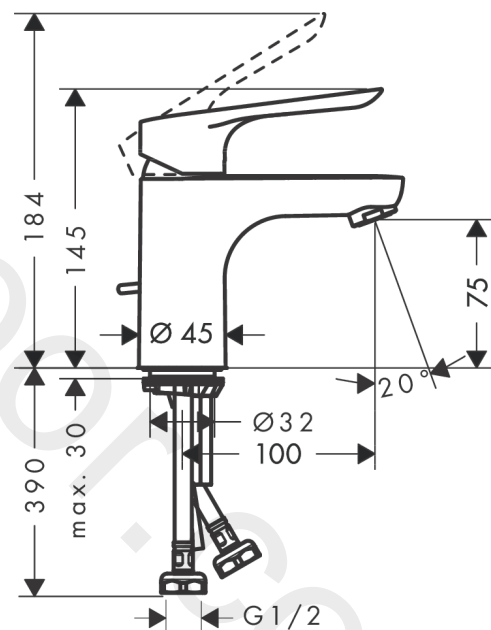

### product features

- consists of: single lever basin mixer, waste set
- ComfortZone 70
- projection: 107 mm
- spout height: 75 mm
- handle variant: lever handle
- maximum flow rate at 3 bar: 1,9 l/min
- ceramic cartridge
- temperature limitation adjustable
- pop-up waste set G 1¼
- material waste set: synthetic
- connection type: G ½ connections
- connection dimension: DN15

## Scale drawing

Year of production: &gt;04/20

Pos.	Description	Article Number	Price	PU
1	handle	93024000	£ 51,00	1
2	screw cover	96338000	£ 3,30	1
3	flange	97406000	£ 20,50	1
4	nut	97209000	£ 16,10	1
5	O-Ring 32x2	98193000	£ 3,30	1
6	cartridge, assy	95646000	£ 96,00	1
7	locking screw for handle	95140000	£ 6,10	1
8	seal	95008000	£ 9,00	1
9	adapter for cartridge	98750000	£ 13,30	1
10	O-Ring 30x2	98186000	£ 3,30	1
11	O-ring 35x2	92604000	£ 6,10	1
12	aerator M24x1 (1,9 l/min)	92300000	£ 35,00	1
13	seal Ø 42	98722000	£ 6,10	1
14	screw M8 x 68	97736000	£ 6,10	1
15	fixing set	96016000	£ 35,00	1
16	connection hose 450 mm G½	93020000	£ 35,00	1
17	O-ring 6,6x1,6	93019000	£ 3,30	1
18	pull rod	96657000	£ 13,30	1
a	pop up waste	94139007	-	1