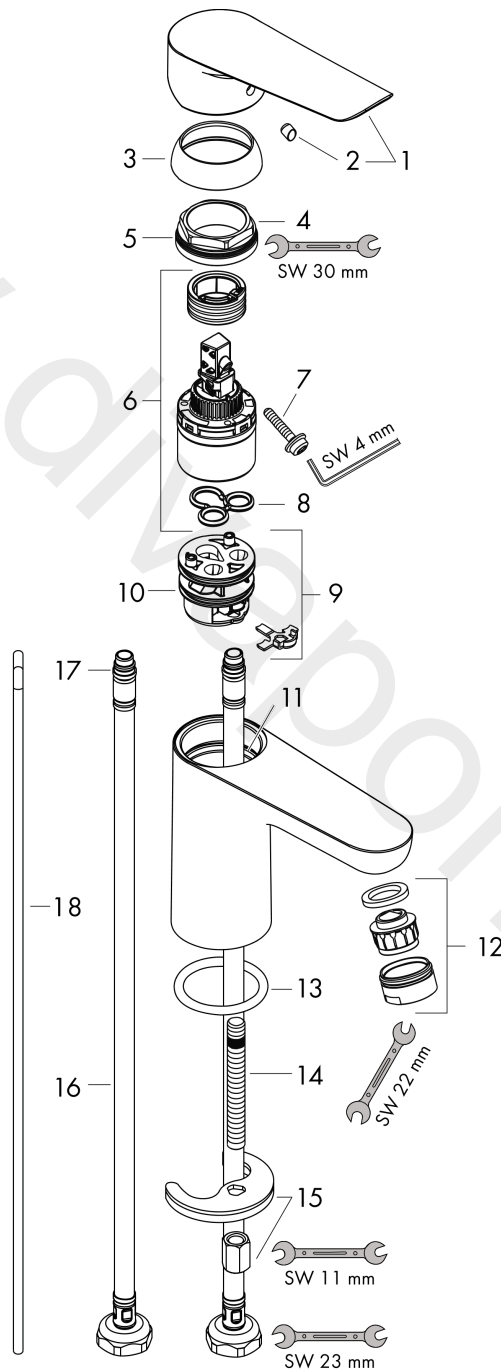

### product features

- consists of: single lever basin mixer, waste set
- ComfortZone 70
- projection: 107 mm
- spout height: 75 mm
- handle variant: lever handle
- maximum flow rate at 3 bar: 1,9 l/min
- ceramic cartridge
- temperature limitation adjustable
- pop-up waste set G 1¼
- material waste set: synthetic
- connection type: G ½ connections
- connection dimension: DN15

## Scale drawing

## Flowchart

**Logis E**  
**Single lever basin mixer 70 with pop-up waste set 3 ticks**  
 Finish: **Chrome** Article Number: **71009009**

Exploded Drawing

Year of production: >04/20

**Logis E****Single lever basin mixer 70 with pop-up waste set 3 ticks**Finish: **Chrome** Article Number: **71009009****Spare part list**

Year of production: &gt;04/20

Pos.	Description	Article Number	Price	PU
1	handle	93024000	£ 51,00	1
2	screw cover	96338000	£ 3,30	1
3	flange	97406000	£ 20,50	1
4	nut	97209000	£ 16,10	1
5	O-Ring 32x2	98193000	£ 3,30	1
6	cartridge, assy	95646000	£ 96,00	1
7	locking screw for handle	95140000	£ 6,10	1
8	seal	95008000	£ 9,00	1
9	adapter for cartridge	98750000	£ 13,30	1
10	O-Ring 30x2	98186000	£ 3,30	1
11	O-ring 35x2	92604000	£ 6,10	1
12	aerator M24x1 (1,9 l/min)	92300000	£ 35,00	1
13	seal Ø 42	98722000	£ 6,10	1
14	screw M8 x 68	97736000	£ 6,10	1
15	fixing set	96016000	£ 35,00	1
16	connection hose 450 mm G½	93020000	£ 35,00	1
17	O-ring 6,6x1,6	93019000	£ 3,30	1
18	pull rod	96657000	£ 13,30	1
a	pop up waste	94139007	-	1