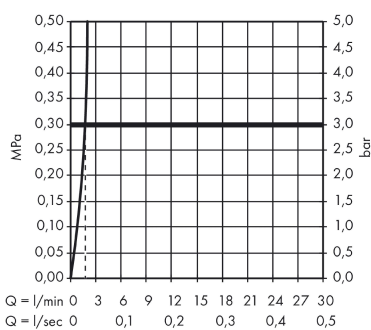

Logis E
Single lever basin mixer 70 with pop-up waste set 3 ticks
Finish: **Chrome** Article Number: **71009009**

Description

product features

- consists of: single lever basin mixer, waste set
- ComfortZone 70
- projection: 107 mm
- spout height: 75 mm
- handle variant: lever handle
- maximum flow rate at 3 bar: 1,9 l/min
- ceramic cartridge
- temperature limitation adjustable
- pop-up waste set G 1¼
- material waste set: synthetic
- connection type: G ½ connections
- connection dimension: DN15

Technology

Product image

Scale drawing

Flowchart