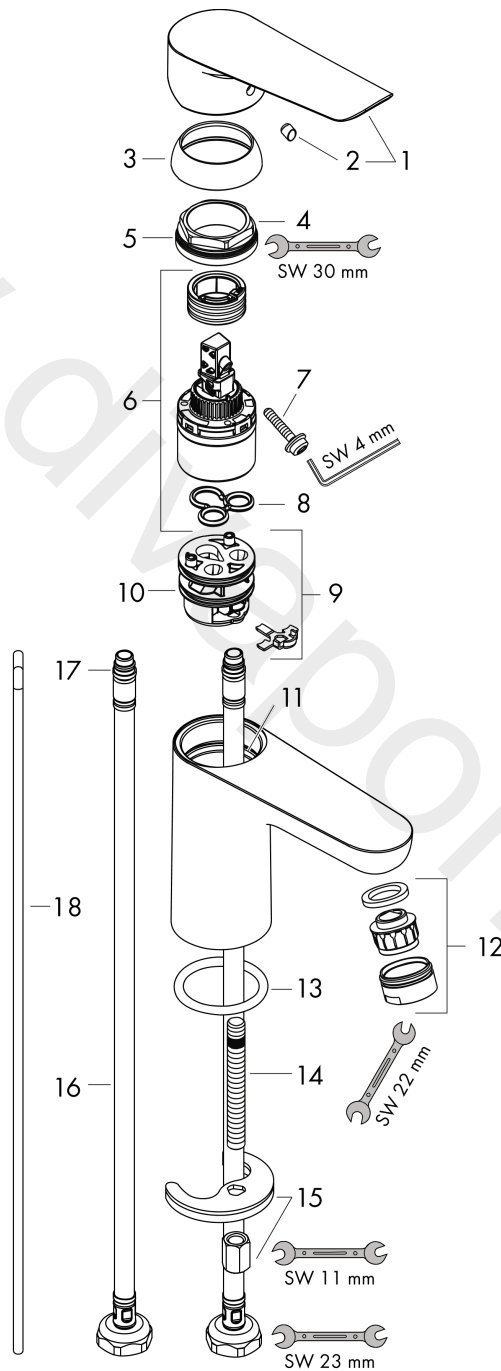

Logis E

Single lever basin mixer 70 with pop-up waste set 2 ticks

Finish: **Chrome** Article Number: **71008009**

Description

product features

- consists of: single lever basin mixer, waste set
- ComfortZone 70
- projection: 107 mm
- spout height: 75 mm
- handle variant: lever handle
- spray type: normal spray
- maximum flow rate at 3 bar: 3,8 l/min
- ceramic cartridge
- temperature limitation adjustable
- pop-up waste set G 1¼
- material waste set: synthetic
- connection type: G ½ connections
- connection dimension: DN15

Technology

Product image

Scale drawing

Logis E

Single lever basin mixer 70 with pop-up waste set 2 ticks

Finish: **Chrome** Article Number: **71008009**

Flowchart

Logis E
Single lever basin mixer 70 with pop-up waste set 2 ticks
 Finish: **Chrome** Article Number: **71008009**

Exploded Drawing

Year of production: >04/20

Logis E

Single lever basin mixer 70 with pop-up waste set 2 ticks

Finish: **Chrome** Article Number: **71008009**

Spare part list

Year of production: >04/20

Pos.	Description	Article Number	Price	PU
1	handle	93024000	£ 51,00	1
2	screw cover	96338000	£ 3,30	1
3	flange	97406000	£ 20,50	1
4	nut	97209000	£ 16,10	1
5	O-Ring 32x2	98193000	£ 3,30	1
6	cartridge, assy	95646000	£ 96,00	1
7	locking screw for handle	95140000	£ 6,10	1
8	seal	95008000	£ 9,00	1
9	adapter for cartridge	98750000	£ 13,30	1
10	O-Ring 30x2	98186000	£ 3,30	1
11	aerator M24x1 (3,5 l/min)	92508000	£ 20,50	1
12	seal Ø 42	98722000	£ 6,10	1
13	screw M8 x 68	97736000	£ 6,10	1
14	fixing set	96016000	£ 35,00	1
15	connection hose 450 mm G½	93020000	£ 35,00	1
16	O-ring 6,6x1,6	93019000	£ 3,30	1
17	pull rod	96657000	£ 13,30	1
a	pop up waste	94139007	-	1