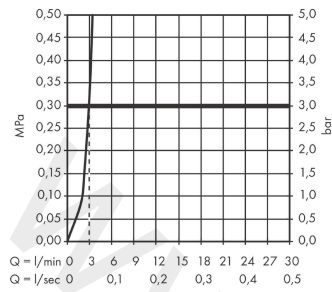

Logis E

Single lever basin mixer 70 with pop-up waste set 2 ticks

Finish: **Chrome** Article Number: **71008009**

Description

product features

- consists of: single lever basin mixer, waste set
- ComfortZone 70
- projection: 107 mm
- spout height: 75 mm
- handle variant: lever handle
- spray type: normal spray
- maximum flow rate at 3 bar: 3,8 l/min
- ceramic cartridge
- temperature limitation adjustable
- pop-up waste set G 1¼
- material waste set: synthetic
- connection type: G ½ connections
- connection dimension: DN15

Technology

Product image

Scale drawing

Logis E

Single lever basin mixer 70 with pop-up waste set 2 ticks

Finish: **Chrome** Article Number: **71008009**

Flowchart

Logis E
Single lever basin mixer 70 with pop-up waste set 2 ticks
 Finish: **Chrome** Article Number: **71008009**

Exploded Drawing

Year of production: >04/20

Logis E

Single lever basin mixer 70 with pop-up waste set 2 ticks

Finish: **Chrome** Article Number: **71008009**

Spare part list

Year of production: >04/20

Pos.	Description	Article Number	Price	PU
1	handle	93024000	£ 51,00	1
2	screw cover	96338000	£ 3,30	1
3	flange	97406000	£ 20,50	1
4	nut	97209000	£ 16,10	1
5	O-Ring 32x2	98193000	£ 3,30	1
6	cartridge, assy	95646000	£ 96,00	1
7	locking screw for handle	95140000	£ 6,10	1
8	seal	95008000	£ 9,00	1
9	adapter for cartridge	98750000	£ 13,30	1
10	O-Ring 30x2	98186000	£ 3,30	1
11	aerator M24x1 (3,5 l/min)	92508000	£ 20,50	1
12	seal Ø 42	98722000	£ 6,10	1
13	screw M8 x 68	97736000	£ 6,10	1
14	fixing set	96016000	£ 35,00	1
15	connection hose 450 mm G½	93020000	£ 35,00	1
16	O-ring 6,6x1,6	93019000	£ 3,30	1
17	pull rod	96657000	£ 13,30	1
a	pop up waste	94139007	-	1