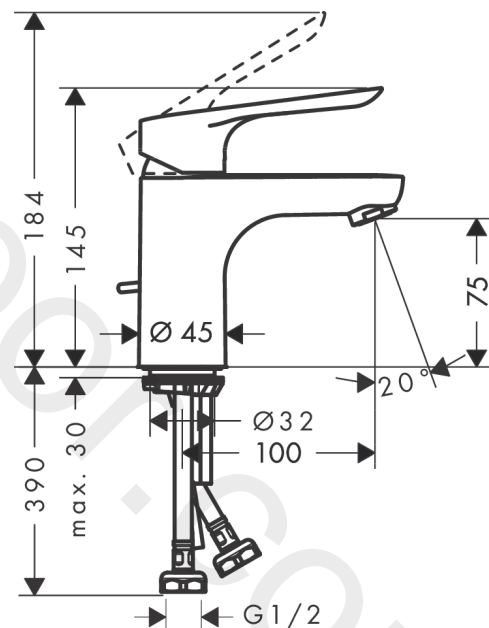

Logis E

Single lever basin mixer 70 with pop-up waste set 2 ticks

Finish: **Chrome** Article Number: **71008009**

Description

product features

- consists of: single lever basin mixer, waste set
- ComfortZone 70
- projection: 107 mm
- spout height: 75 mm
- handle variant: lever handle
- spray type: normal spray
- maximum flow rate at 3 bar: 3,8 l/min
- ceramic cartridge
- temperature limitation adjustable
- pop-up waste set G 1¼
- material waste set: synthetic
- connection type: G ½ connections
- connection dimension: DN15

Technology

Product image

Scale drawing

Logis E

Single lever basin mixer 70 with pop-up waste set 2 ticks

Finish: **Chrome** Article Number: **71008009**

Flowchart

Logis E
Single lever basin mixer 70 with pop-up waste set 2 ticks
 Finish: **Chrome** Article Number: **71008009**

Exploded Drawing

Year of production: >04/20

Logis E

Single lever basin mixer 70 with pop-up waste set 2 ticks

Finish: **Chrome** Article Number: **71008009**

Spare part list

Year of production: >04/20

Pos.	Description	Article Number	Price	PU
1	handle	93024000	£ 51,00	1
2	screw cover	96338000	£ 3,30	1
3	flange	97406000	£ 20,50	1
4	nut	97209000	£ 16,10	1
5	O-Ring 32x2	98193000	£ 3,30	1
6	cartridge, assy	95646000	£ 96,00	1
7	locking screw for handle	95140000	£ 6,10	1
8	seal	95008000	£ 9,00	1
9	adapter for cartridge	98750000	£ 13,30	1
10	O-Ring 30x2	98186000	£ 3,30	1
11	aerator M24x1 (3,5 l/min)	92508000	£ 20,50	1
12	seal Ø 42	98722000	£ 6,10	1
13	screw M8 x 68	97736000	£ 6,10	1
14	fixing set	96016000	£ 35,00	1
15	connection hose 450 mm G½	93020000	£ 35,00	1
16	O-ring 6,6x1,6	93019000	£ 3,30	1
17	pull rod	96657000	£ 13,30	1
a	pop up waste	94139007	-	1