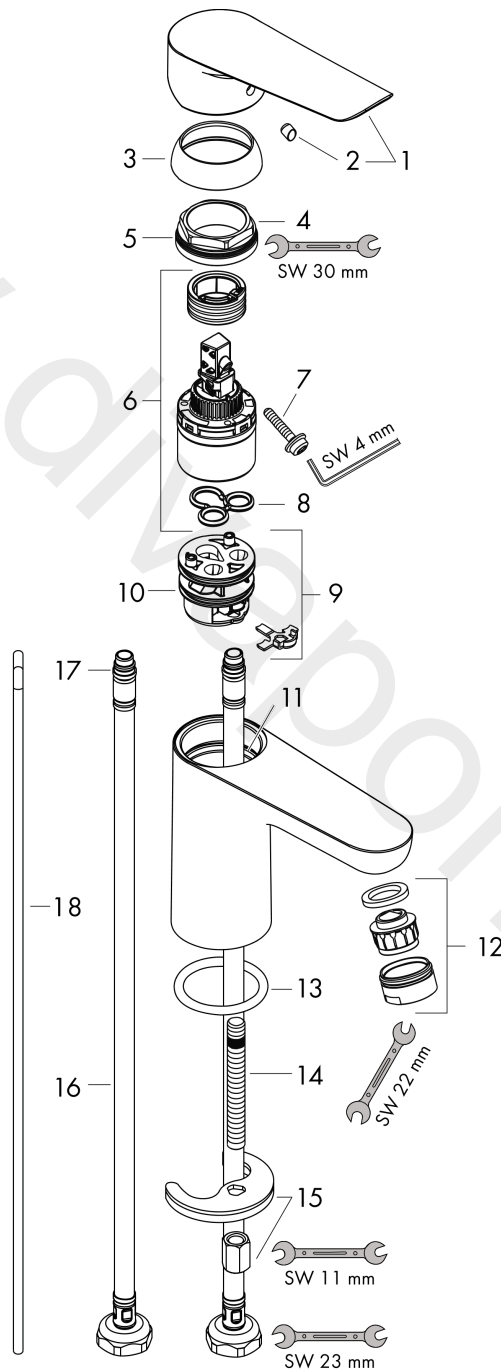

Logis E

Single lever basin mixer 100 with pop-up waste set 3 ticks

Finish: **Chrome** Article Number: **71006009**

Description

product features

- consists of: single lever basin mixer, waste set
- ComfortZone 100
- projection: 119 mm
- spout height: 94 mm
- handle variant: lever handle
- maximum flow rate at 3 bar: 1,9 l/min
- ceramic cartridge
- temperature limitation adjustable
- pop-up waste set G 1¼
- material waste set: synthetic
- connection type: G ½ connections
- connection dimension: DN15

Technology

Product image

Scale drawing

Flowchart

Logis E
Single lever basin mixer 100 with pop-up waste set 3 ticks
 Finish: **Chrome** Article Number: **71006009**

Exploded Drawing

Year of production: >04/20

Logis E**Single lever basin mixer 100 with pop-up waste set 3 ticks**Finish: **Chrome** Article Number: **71006009****Spare part list**

Year of production: >04/20

Pos.	Description	Article Number	Price	PU
1	handle	93024000	£ 51,00	1
2	screw cover	96338000	£ 3,30	1
3	flange	97406000	£ 20,50	1
4	nut	97209000	£ 16,10	1
5	O-Ring 32x2	98193000	£ 3,30	1
6	cartridge, assy	95646000	£ 96,00	1
7	locking screw for handle	95140000	£ 6,10	1
8	seal	95008000	£ 9,00	1
9	adapter for cartridge	98750000	£ 13,30	1
10	O-Ring 30x2	98186000	£ 3,30	1
11	O-ring 35x2	92604000	£ 6,10	1
12	aerator M24x1 (1,9 l/min)	92300000	£ 35,00	1
13	seal Ø 42	98722000	£ 6,10	1
14	screw M8 x 68	97736000	£ 6,10	1
15	fixing set	96016000	£ 35,00	1
16	connection hose 450 mm G½	93020000	£ 35,00	1
17	O-ring 6,6x1,6	93019000	£ 3,30	1
18	pull rod	96657000	£ 13,30	1
a	pop up waste	94139007	-	1