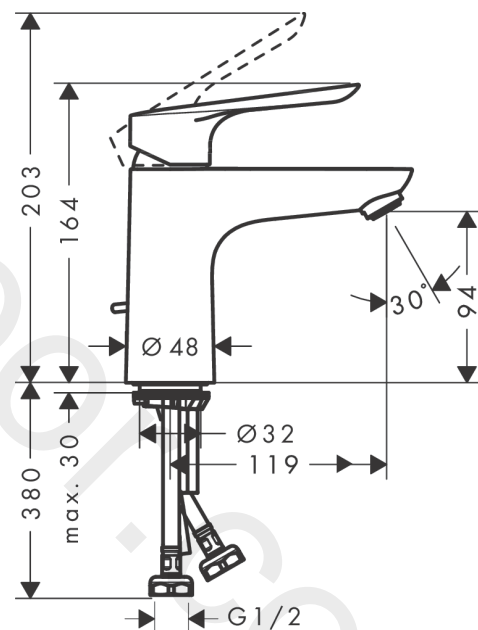

Logis E

Single lever basin mixer 100 with pop-up waste set 3 ticks

Finish: **Chrome** Article Number: **71006009**

Description

product features

- consists of: single lever basin mixer, waste set
- ComfortZone 100
- projection: 119 mm
- spout height: 94 mm
- handle variant: lever handle
- maximum flow rate at 3 bar: 1,9 l/min
- ceramic cartridge
- temperature limitation adjustable
- pop-up waste set G 1¼
- material waste set: synthetic
- connection type: G ½ connections
- connection dimension: DN15

Technology

Product image

Scale drawing

Flowchart

Logis E
Single lever basin mixer 100 with pop-up waste set 3 ticks
 Finish: **Chrome** Article Number: **71006009**

Exploded Drawing

Year of production: >04/20

Logis E**Single lever basin mixer 100 with pop-up waste set 3 ticks**Finish: **Chrome** Article Number: **71006009****Spare part list**

Year of production: >04/20

Pos.	Description	Article Number	Price	PU
1	handle	93024000	£ 51,00	1
2	screw cover	96338000	£ 3,30	1
3	flange	97406000	£ 20,50	1
4	nut	97209000	£ 16,10	1
5	O-Ring 32x2	98193000	£ 3,30	1
6	cartridge, assy	95646000	£ 96,00	1
7	locking screw for handle	95140000	£ 6,10	1
8	seal	95008000	£ 9,00	1
9	adapter for cartridge	98750000	£ 13,30	1
10	O-Ring 30x2	98186000	£ 3,30	1
11	O-ring 35x2	92604000	£ 6,10	1
12	aerator M24x1 (1,9 l/min)	92300000	£ 35,00	1
13	seal Ø 42	98722000	£ 6,10	1
14	screw M8 x 68	97736000	£ 6,10	1
15	fixing set	96016000	£ 35,00	1
16	connection hose 450 mm G½	93020000	£ 35,00	1
17	O-ring 6,6x1,6	93019000	£ 3,30	1
18	pull rod	96657000	£ 13,30	1
a	pop up waste	94139007	-	1