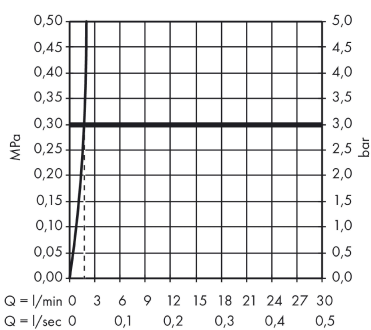

Logis E

Single lever basin mixer 100 with pop-up waste set 3 ticks

Finish: **Chrome** Article Number: **71006009**

Description

product features

- consists of: single lever basin mixer, waste set
- ComfortZone 100
- projection: 119 mm
- spout height: 94 mm
- handle variant: lever handle
- maximum flow rate at 3 bar: 1,9 l/min
- ceramic cartridge
- temperature limitation adjustable
- pop-up waste set G 1¼
- material waste set: synthetic
- connection type: G ½ connections
- connection dimension: DN15

Technology

Product image

Scale drawing

Flowchart

Logis E
Single lever basin mixer 100 with pop-up waste set 3 ticks
 Finish: **Chrome** Article Number: **71006009**

Exploded Drawing

Year of production: >04/20