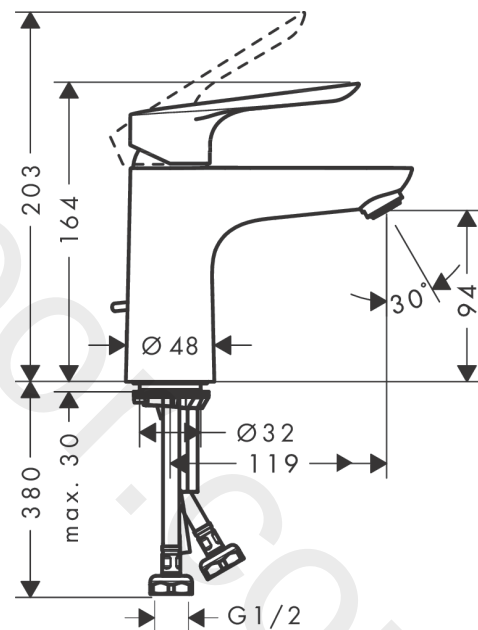

Logis E

Single lever basin mixer 100 with pop-up waste set 2 ticks

Finish: **Chrome** Article Number: **71005009**

Description

product features

- consists of: single lever basin mixer, waste set
- ComfortZone 100
- projection: 119 mm
- spout height: 94 mm
- handle variant: lever handle
- spray type: normal spray
- maximum flow rate at 3 bar: 3,8 l/min
- ceramic cartridge
- temperature limitation adjustable
- pop-up waste set G 1¼
- material waste set: synthetic
- connection type: G ½ connections
- connection dimension: DN15

Technology

Product image

Scale drawing

Logis E

Single lever basin mixer 100 with pop-up waste set 2 ticks

Finish: **Chrome** Article Number: **71005009**

Flowchart

Logis E
Single lever basin mixer 100 with pop-up waste set 2 ticks
 Finish: **Chrome** Article Number: **71005009**

Exploded Drawing

Year of production: >04/20

Logis E**Single lever basin mixer 100 with pop-up waste set 2 ticks**Finish: **Chrome** Article Number: **71005009****Spare part list**

Year of production: >04/20

Pos.	Description	Article Number	Price	PU
1	handle	93024000	£ 51,00	1
2	screw cover	96338000	£ 3,30	1
3	flange	97406000	£ 20,50	1
4	nut	97209000	£ 16,10	1
5	O-Ring 32x2	98193000	£ 3,30	1
6	cartridge, assy	95646000	£ 96,00	1
7	locking screw for handle	95140000	£ 6,10	1
8	seal	95008000	£ 9,00	1
9	adapter for cartridge	98750000	£ 13,30	1
10	O-Ring 30x2	98186000	£ 3,30	1
11	aerator M24x1 (3,5 l/min)	92508000	£ 20,50	1
12	O-ring 35x2	92604000	£ 6,10	1
13	seal Ø 42	98722000	£ 6,10	1
14	screw M8 x 68	97736000	£ 6,10	1
15	fixing set	96016000	£ 35,00	1
16	connection hose 450 mm G½	93020000	£ 35,00	1
17	O-ring 6,6x1,6	93019000	£ 3,30	1
18	pull rod	96657000	£ 13,30	1
a	pop up waste	94139007	-	1