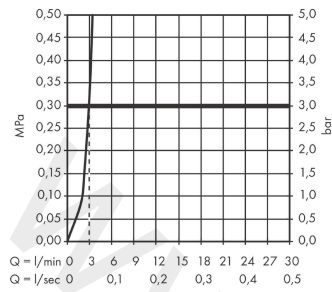

Logis E

Single lever basin mixer 100 with pop-up waste set 2 ticks

Finish: **Chrome** Article Number: **71005009**

Description

product features

- consists of: single lever basin mixer, waste set
- ComfortZone 100
- projection: 119 mm
- spout height: 94 mm
- handle variant: lever handle
- spray type: normal spray
- maximum flow rate at 3 bar: 3,8 l/min
- ceramic cartridge
- temperature limitation adjustable
- pop-up waste set G 1¼
- material waste set: synthetic
- connection type: G ½ connections
- connection dimension: DN15

Technology

Product image

Scale drawing

Logis E

Single lever basin mixer 100 with pop-up waste set 2 ticks

Finish: **Chrome** Article Number: **71005009**

Flowchart

Logis E
Single lever basin mixer 100 with pop-up waste set 2 ticks
 Finish: **Chrome** Article Number: **71005009**