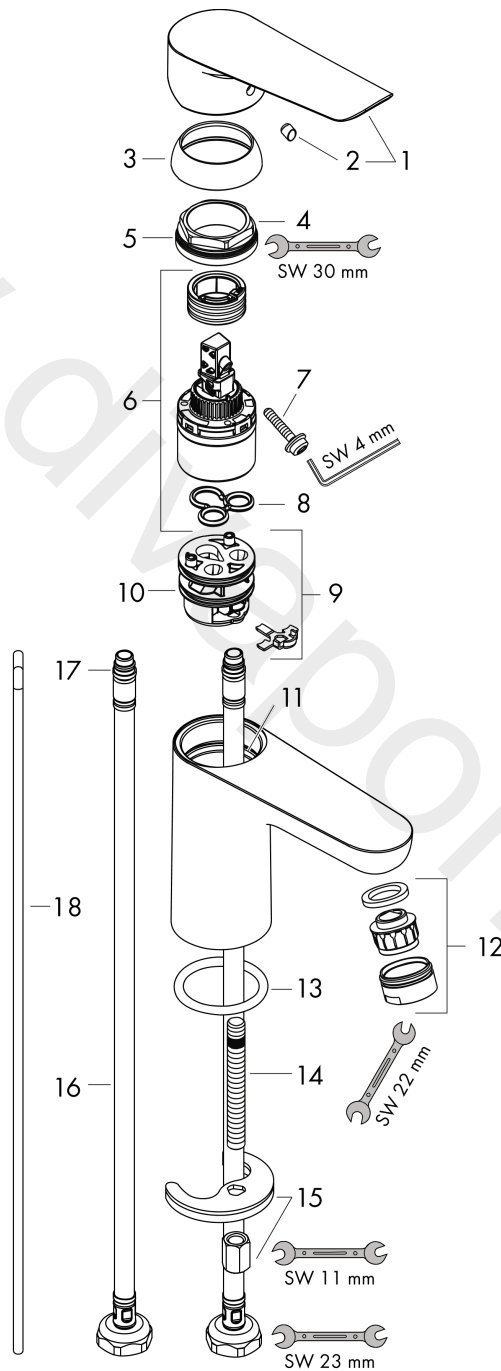

Logis E

Single lever basin mixer 100 with pop-up waste set 2 ticks

Finish: **Chrome** Article Number: **71005009**

Description

product features

- consists of: single lever basin mixer, waste set
- ComfortZone 100
- projection: 119 mm
- spout height: 94 mm
- handle variant: lever handle
- spray type: normal spray
- maximum flow rate at 3 bar: 3,8 l/min
- ceramic cartridge
- temperature limitation adjustable
- pop-up waste set G 1¼
- material waste set: synthetic
- connection type: G ½ connections
- connection dimension: DN15

Technology

Product image

Scale drawing

Logis E

Single lever basin mixer 100 with pop-up waste set 2 ticks

Finish: **Chrome** Article Number: **71005009**

Flowchart

Logis E
Single lever basin mixer 100 with pop-up waste set 2 ticks
 Finish: **Chrome** Article Number: **71005009**

Exploded Drawing

Year of production: >04/20

Logis E**Single lever basin mixer 100 with pop-up waste set 2 ticks**Finish: **Chrome** Article Number: **71005009****Spare part list**

Year of production: >04/20

Pos.	Description	Article Number	Price	PU
1	handle	93024000	£ 51,00	1
2	screw cover	96338000	£ 3,30	1
3	flange	97406000	£ 20,50	1
4	nut	97209000	£ 16,10	1
5	O-Ring 32x2	98193000	£ 3,30	1
6	cartridge, assy	95646000	£ 96,00	1
7	locking screw for handle	95140000	£ 6,10	1
8	seal	95008000	£ 9,00	1
9	adapter for cartridge	98750000	£ 13,30	1
10	O-Ring 30x2	98186000	£ 3,30	1
11	aerator M24x1 (3,5 l/min)	92508000	£ 20,50	1
12	O-ring 35x2	92604000	£ 6,10	1
13	seal Ø 42	98722000	£ 6,10	1
14	screw M8 x 68	97736000	£ 6,10	1
15	fixing set	96016000	£ 35,00	1
16	connection hose 450 mm G½	93020000	£ 35,00	1
17	O-ring 6,6x1,6	93019000	£ 3,30	1
18	pull rod	96657000	£ 13,30	1
a	pop up waste	94139007	-	1