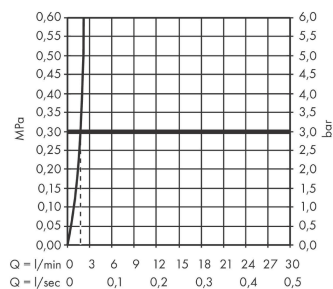

Logis E

Single lever basin mixer 230 with pop-up waste set 3 ticks

Finish: **Chrome** Article Number: **71004009**

Description

product features

- consists of: single lever basin mixer, waste set
- ComfortZone 230
- projection: 185 mm
- spout height: 231 mm
- handle variant: lever handle
- maximum flow rate at 3 bar: 1,9 l/min
- ceramic cartridge
- temperature limitation adjustable
- pop-up waste set G 1¼
- material waste set: synthetic
- connection type: G ½ connections
- connection dimension: DN15

Technology

Product image

Scale drawing

Flowchart

Logis E
Single lever basin mixer 230 with pop-up waste set 3 ticks
 Finish: **Chrome** Article Number: **71004009**

Exploded Drawing

Year of production: >04/20