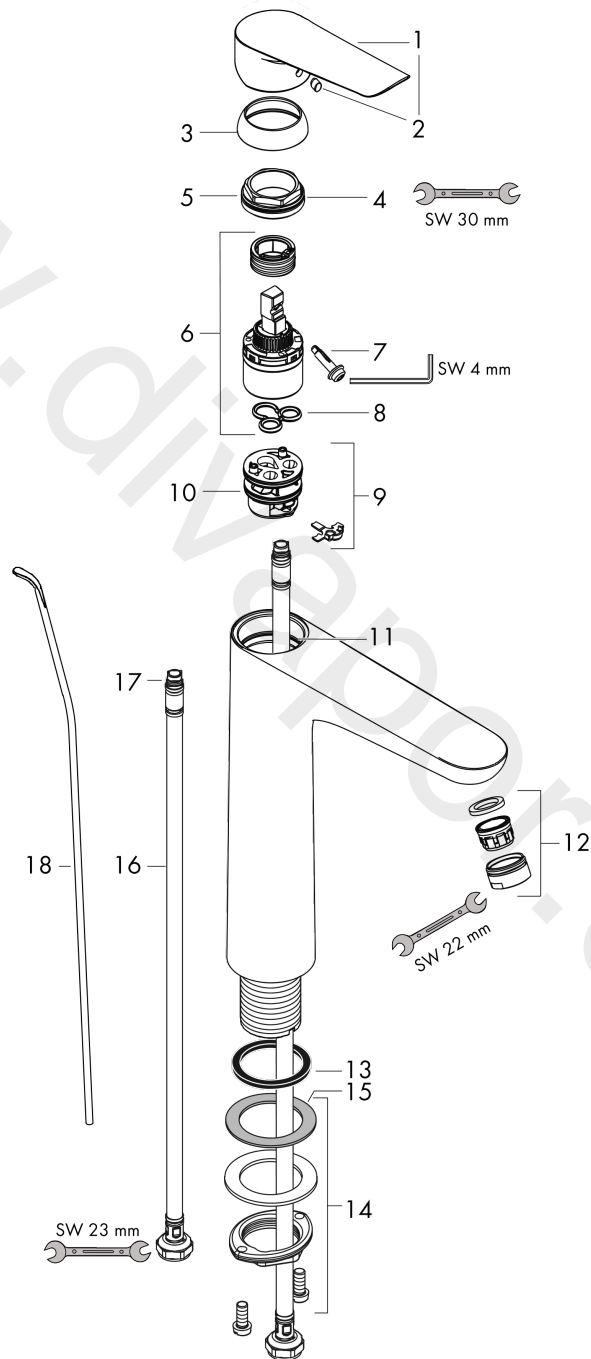

Logis E

Single lever basin mixer 230 with pop-up waste set 3 ticks

Finish: **Chrome** Article Number: **71004009**

Description

product features

- consists of: single lever basin mixer, waste set
- ComfortZone 230
- projection: 185 mm
- spout height: 231 mm
- handle variant: lever handle
- maximum flow rate at 3 bar: 1,9 l/min
- ceramic cartridge
- temperature limitation adjustable
- pop-up waste set G 1¼
- material waste set: synthetic
- connection type: G ½ connections
- connection dimension: DN15

Technology

Product image

Scale drawing

Flowchart

Logis E
Single lever basin mixer 230 with pop-up waste set 3 ticks
 Finish: **Chrome** Article Number: **71004009**

Exploded Drawing

Year of production: >04/20

Logis E**Single lever basin mixer 230 with pop-up waste set 3 ticks**Finish: **Chrome** Article Number: **71004009****Spare part list**

Year of production: >04/20

Pos.	Description	Article Number	Price	PU
1	handle	93024000	£ 51,00	1
2	screw cover	96338000	£ 3,30	1
3	flange	97406000	£ 20,50	1
4	nut	97209000	£ 16,10	1
5	O-Ring 32x2	98193000	£ 3,30	1
6	cartridge, assy	95646000	£ 96,00	1
7	locking screw for handle	95140000	£ 6,10	1
8	seal	95008000	£ 9,00	1
9	adapter for cartridge	98750000	£ 13,30	1
10	O-Ring 30x2	98186000	£ 3,30	1
11	O-ring 35x2	92604000	£ 6,10	1
12	aerator M24x1 (1,9 l/min)	92300000	£ 35,00	1
13	flat seal	98749000	£ 6,10	1
14	fixing set (Ø 32)	13961000	£ 25,00	1
15	lever collar	97548000	£ 3,30	1
16	connection hose 600 mm M8x0,75 G1/2	92482000	£ 43,00	1
17	O-ring 6,6x1,6	93019000	£ 3,30	1
18	pull rod	96657000	£ 13,30	1
a	pop up waste	94139007	-	1
b	fixation extension 35 mm	13898000	£ 79,00	1