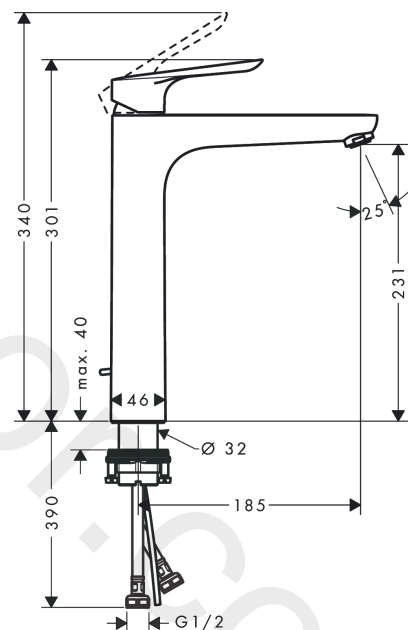

Logis E

Single lever basin mixer 230 with pop-up waste set 3 ticks

Finish: **Chrome** Article Number: **71004009**

Description

product features

- consists of: single lever basin mixer, waste set
- ComfortZone 230
- projection: 185 mm
- spout height: 231 mm
- handle variant: lever handle
- maximum flow rate at 3 bar: 1,9 l/min
- ceramic cartridge
- temperature limitation adjustable
- pop-up waste set G 1¼
- material waste set: synthetic
- connection type: G ½ connections
- connection dimension: DN15

Technology

Product image

Scale drawing

Flowchart

Logis E
Single lever basin mixer 230 with pop-up waste set 3 ticks
 Finish: **Chrome** Article Number: **71004009**

Exploded Drawing

Year of production: >04/20

Logis E**Single lever basin mixer 230 with pop-up waste set 3 ticks**Finish: **Chrome** Article Number: **71004009****Spare part list**

Year of production: >04/20

Pos.	Description	Article Number	Price	PU
1	handle	93024000	£ 51,00	1
2	screw cover	96338000	£ 3,30	1
3	flange	97406000	£ 20,50	1
4	nut	97209000	£ 16,10	1
5	O-Ring 32x2	98193000	£ 3,30	1
6	cartridge, assy	95646000	£ 96,00	1
7	locking screw for handle	95140000	£ 6,10	1
8	seal	95008000	£ 9,00	1
9	adapter for cartridge	98750000	£ 13,30	1
10	O-Ring 30x2	98186000	£ 3,30	1
11	O-ring 35x2	92604000	£ 6,10	1
12	aerator M24x1 (1,9 l/min)	92300000	£ 35,00	1
13	flat seal	98749000	£ 6,10	1
14	fixing set (Ø 32)	13961000	£ 25,00	1
15	lever collar	97548000	£ 3,30	1
16	connection hose 600 mm M8x0,75 G1/2	92482000	£ 43,00	1
17	O-ring 6,6x1,6	93019000	£ 3,30	1
18	pull rod	96657000	£ 13,30	1
a	pop up waste	94139007	-	1
b	fixation extension 35 mm	13898000	£ 79,00	1