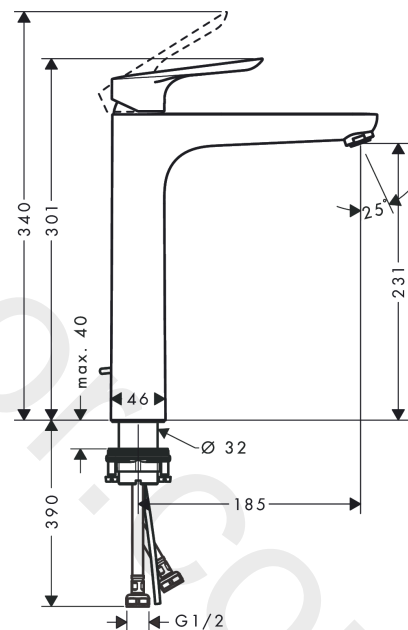

Logis E

Single lever basin mixer 230 with pop-up waste set 2 ticks

Finish: **Chrome** Article Number: **71003009**

Description

product features

- consists of: single lever basin mixer, waste set
- ComfortZone 230
- projection: 185 mm
- spout height: 231 mm
- handle variant: lever handle
- spray type: normal spray
- maximum flow rate at 3 bar: 3,8 l/min
- ceramic cartridge
- temperature limitation adjustable
- pop-up waste set G 1¼
- material waste set: synthetic
- connection type: G ½ connections
- connection dimension: DN15

Technology

Product image

Scale drawing

Logis E

Single lever basin mixer 230 with pop-up waste set 2 ticks

Finish: **Chrome** Article Number: **71003009**

Flowchart

www.divapor.com

Logis E
Single lever basin mixer 230 with pop-up waste set 2 ticks
 Finish: **Chrome** Article Number: **71003009**

Exploded Drawing

Year of production: >04/20

Logis E**Single lever basin mixer 230 with pop-up waste set 2 ticks**Finish: **Chrome** Article Number: **71003009****Spare part list**

Year of production: >04/20

Pos.	Description	Article Number	Price	PU
1	handle	93024000	£ 51,00	1
2	screw cover	96338000	£ 3,30	1
3	flange	97406000	£ 20,50	1
4	nut	97209000	£ 16,10	1
5	O-Ring 32x2	98193000	£ 3,30	1
6	cartridge, assy	95646000	£ 96,00	1
7	locking screw for handle	95140000	£ 6,10	1
8	seal	95008000	£ 9,00	1
9	adapter for cartridge	98750000	£ 13,30	1
10	O-Ring 30x2	98186000	£ 3,30	1
11	O-ring 35x2	92604000	£ 6,10	1
12	aerator M24x1 (3,5 l/min)	92508000	£ 20,50	1
13	flat seal	98749000	£ 6,10	1
14	fixing set (Ø 32)	13961000	£ 25,00	1
15	lever collar	97548000	£ 3,30	1
16	connection hose 600 mm M8x0,75 G1/2	92482000	£ 43,00	1
17	O-ring 6,6x1,6	93019000	£ 3,30	1
18	pull rod	96657000	£ 13,30	1
a	pop up waste	92168007	-	1
b	fixation extension 35 mm	13898000	£ 79,00	1