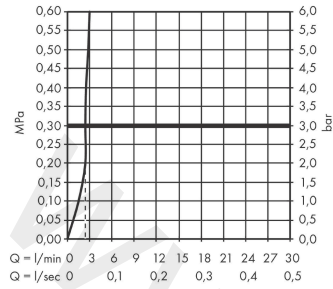

Logis E

Single lever basin mixer 230 with pop-up waste set 2 ticks

Finish: **Chrome** Article Number: **71003009**

Description

product features

- consists of: single lever basin mixer, waste set
- ComfortZone 230
- projection: 185 mm
- spout height: 231 mm
- handle variant: lever handle
- spray type: normal spray
- maximum flow rate at 3 bar: 3,8 l/min
- ceramic cartridge
- temperature limitation adjustable
- pop-up waste set G 1¼
- material waste set: synthetic
- connection type: G ½ connections
- connection dimension: DN15

Technology

Product image

Scale drawing

Logis E

Single lever basin mixer 230 with pop-up waste set 2 ticks

Finish: **Chrome** Article Number: **71003009**

Flowchart

www.divapor.com

Year of production: >04/20

Pos.	Description	Article Number	Price	PU
1	handle	93024000	£ 51,00	1
2	screw cover	96338000	£ 3,30	1
3	flange	97406000	£ 20,50	1
4	nut	97209000	£ 16,10	1
5	O-Ring 32x2	98193000	£ 3,30	1
6	cartridge, assy	95646000	£ 96,00	1
7	locking screw for handle	95140000	£ 6,10	1
8	seal	95008000	£ 9,00	1
9	adapter for cartridge	98750000	£ 13,30	1
10	O-Ring 30x2	98186000	£ 3,30	1
11	O-ring 35x2	92604000	£ 6,10	1
12	aerator M24x1 (3,5 l/min)	92508000	£ 20,50	1
13	flat seal	98749000	£ 6,10	1
14	fixing set (Ø 32)	13961000	£ 25,00	1
15	lever collar	97548000	£ 3,30	1
16	connection hose 600 mm M8x0,75 G1/2	92482000	£ 43,00	1
17	O-ring 6,6x1,6	93019000	£ 3,30	1
18	pull rod	96657000	£ 13,30	1
a	pop up waste	92168007	-	1
b	fixation extension 35 mm	13898000	£ 79,00	1