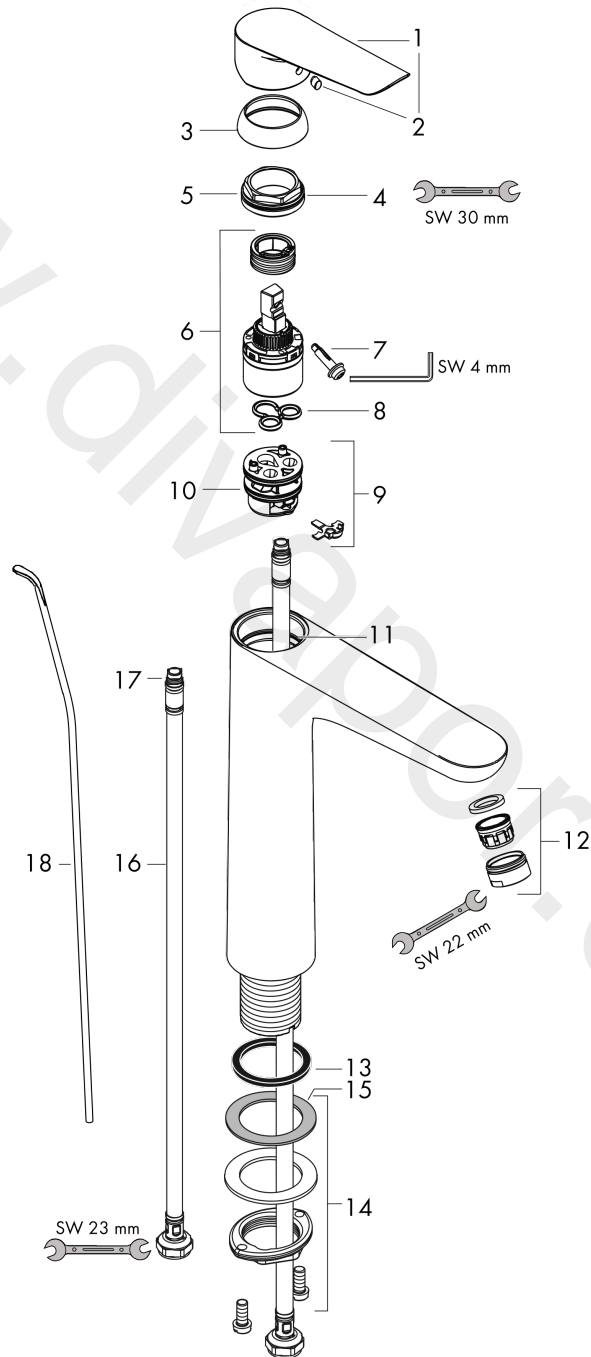

Logis E

Single lever basin mixer 230 with pop-up waste set 2 ticks

Finish: **Chrome** Article Number: **71003009**

Description

product features

- consists of: single lever basin mixer, waste set
- ComfortZone 230
- projection: 185 mm
- spout height: 231 mm
- handle variant: lever handle
- spray type: normal spray
- maximum flow rate at 3 bar: 3,8 l/min
- ceramic cartridge
- temperature limitation adjustable
- pop-up waste set G 1¼
- material waste set: synthetic
- connection type: G ½ connections
- connection dimension: DN15

Technology

Product image

Scale drawing

Logis E

Single lever basin mixer 230 with pop-up waste set 2 ticks

Finish: **Chrome** Article Number: **71003009**

Flowchart

www.divapor.com

Logis E
Single lever basin mixer 230 with pop-up waste set 2 ticks
 Finish: **Chrome** Article Number: **71003009**

Exploded Drawing

Year of production: >04/20

Logis E**Single lever basin mixer 230 with pop-up waste set 2 ticks**Finish: **Chrome** Article Number: **71003009****Spare part list**

Year of production: >04/20

Pos.	Description	Article Number	Price	PU
1	handle	93024000	£ 51,00	1
2	screw cover	96338000	£ 3,30	1
3	flange	97406000	£ 20,50	1
4	nut	97209000	£ 16,10	1
5	O-Ring 32x2	98193000	£ 3,30	1
6	cartridge, assy	95646000	£ 96,00	1
7	locking screw for handle	95140000	£ 6,10	1
8	seal	95008000	£ 9,00	1
9	adapter for cartridge	98750000	£ 13,30	1
10	O-Ring 30x2	98186000	£ 3,30	1
11	O-ring 35x2	92604000	£ 6,10	1
12	aerator M24x1 (3,5 l/min)	92508000	£ 20,50	1
13	flat seal	98749000	£ 6,10	1
14	fixing set (Ø 32)	13961000	£ 25,00	1
15	lever collar	97548000	£ 3,30	1
16	connection hose 600 mm M8x0,75 G1/2	92482000	£ 43,00	1
17	O-ring 6,6x1,6	93019000	£ 3,30	1
18	pull rod	96657000	£ 13,30	1
a	pop up waste	92168007	-	1
b	fixation extension 35 mm	13898000	£ 79,00	1