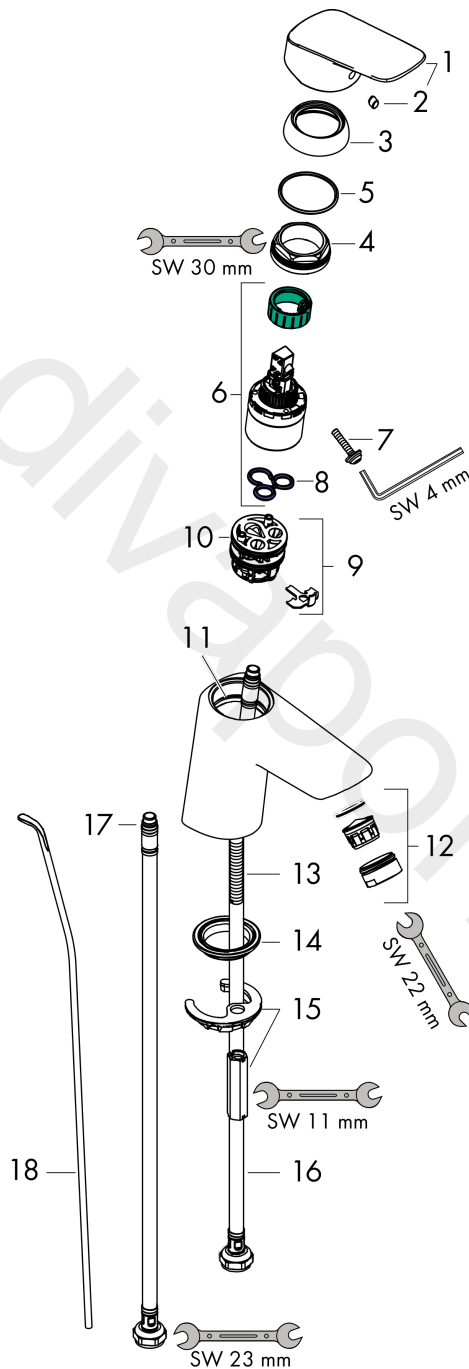

Logis

Single lever basin mixer 70 with pop-up waste set 3 ticks

Finish: **Chrome** Article Number: **71002009**

Description

product features

- consists of: single lever basin mixer, waste set
- ComfortZone 70
- projection: 107 mm
- spout height: 67 mm
- handle variant: lever handle
- maximum flow rate at 3 bar: 1,9 l/min
- ceramic cartridge
- temperature limitation adjustable
- pop-up waste set G 1¼
- material waste set: synthetic
- connection type: G ½ connections
- connection dimension: DN15

Technology

Product image

Scale drawing

Flowchart

Logis
Single lever basin mixer 70 with pop-up waste set 3 ticks
 Finish: **Chrome** Article Number: **71002009**

Exploded Drawing

Year of production: >04/20

Logis

Single lever basin mixer 70 with pop-up waste set 3 ticks

Finish: **Chrome** Article Number: **71002009**

Spare part list

Year of production: >04/20

Pos.	Description	Article Number	Price	PU
1	handle	92224000	£ 51,00	1
2	screw cover	96338000	£ 3,30	1
3	flange	97406000	£ 20,50	1
4	nut	97209000	£ 16,10	1
5	O-Ring 32x2	98193000	£ 3,30	1
6	cartridge, assy	95646000	£ 96,00	1
7	locking screw for handle	95140000	£ 6,10	1
8	seal	95008000	£ 9,00	1
9	adapter for cartridge	98750000	£ 13,30	1
10	O-Ring 30x2	98186000	£ 3,30	1
11	O-ring 35x2	92604000	£ 6,10	1
12	aerator M24x1 (1,9 l/min)	92300000	£ 35,00	1
13	screw M8 x 68	97736000	£ 6,10	1
14	seal Ø 42	98722000	£ 6,10	1
15	fixing set	96016000	£ 35,00	1
16	connection hose 450 mm G½	93020000	£ 35,00	1
17	O-ring 6,6x1,6	93019000	£ 3,30	1
18	pull rod	96657000	£ 13,30	1
a	pop up waste	92168007	-	1