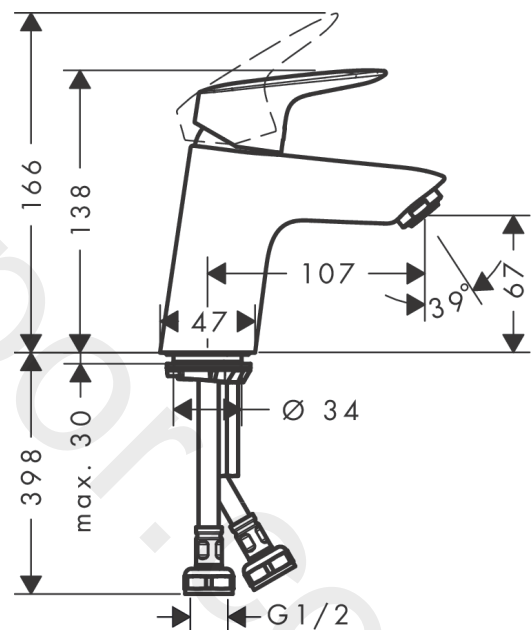

Logis

Single lever basin mixer 70 with pop-up waste set 3 ticks

Finish: **Chrome** Article Number: **71002009**

Description

product features

- consists of: single lever basin mixer, waste set
- ComfortZone 70
- projection: 107 mm
- spout height: 67 mm
- handle variant: lever handle
- maximum flow rate at 3 bar: 1,9 l/min
- ceramic cartridge
- temperature limitation adjustable
- pop-up waste set G 1¼
- material waste set: synthetic
- connection type: G ½ connections
- connection dimension: DN15

Technology

Product image

Scale drawing

Flowchart

Logis
Single lever basin mixer 70 with pop-up waste set 3 ticks
 Finish: **Chrome** Article Number: **71002009**

Exploded Drawing

Year of production: >04/20

Logis

Single lever basin mixer 70 with pop-up waste set 3 ticks

Finish: **Chrome** Article Number: **71002009**

Spare part list

Year of production: >04/20

Pos.	Description	Article Number	Price	PU
1	handle	92224000	£ 51,00	1
2	screw cover	96338000	£ 3,30	1
3	flange	97406000	£ 20,50	1
4	nut	97209000	£ 16,10	1
5	O-Ring 32x2	98193000	£ 3,30	1
6	cartridge, assy	95646000	£ 96,00	1
7	locking screw for handle	95140000	£ 6,10	1
8	seal	95008000	£ 9,00	1
9	adapter for cartridge	98750000	£ 13,30	1
10	O-Ring 30x2	98186000	£ 3,30	1
11	O-ring 35x2	92604000	£ 6,10	1
12	aerator M24x1 (1,9 l/min)	92300000	£ 35,00	1
13	screw M8 x 68	97736000	£ 6,10	1
14	seal Ø 42	98722000	£ 6,10	1
15	fixing set	96016000	£ 35,00	1
16	connection hose 450 mm G½	93020000	£ 35,00	1
17	O-ring 6,6x1,6	93019000	£ 3,30	1
18	pull rod	96657000	£ 13,30	1
a	pop up waste	92168007	-	1