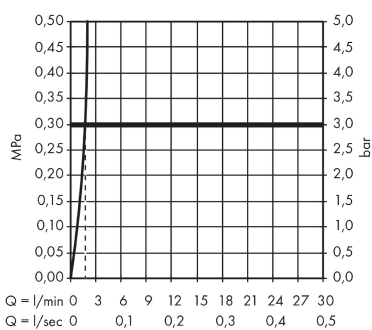

Logis

Single lever basin mixer 70 with pop-up waste set 3 ticks

Finish: **Chrome** Article Number: **71002009**

Description

product features

- consists of: single lever basin mixer, waste set
- ComfortZone 70
- projection: 107 mm
- spout height: 67 mm
- handle variant: lever handle
- maximum flow rate at 3 bar: 1,9 l/min
- ceramic cartridge
- temperature limitation adjustable
- pop-up waste set G 1¼
- material waste set: synthetic
- connection type: G ½ connections
- connection dimension: DN15

Technology

Product image

Scale drawing

Flowchart

Logis
Single lever basin mixer 70 with pop-up waste set 3 ticks
 Finish: **Chrome** Article Number: **71002009**

Exploded Drawing

Year of production: >04/20

Logis

Single lever basin mixer 70 with pop-up waste set 3 ticks

Finish: **Chrome** Article Number: **71002009**

Spare part list

Year of production: >04/20

Pos.	Description	Article Number	Price	PU
1	handle	92224000	£ 51,00	1
2	screw cover	96338000	£ 3,30	1
3	flange	97406000	£ 20,50	1
4	nut	97209000	£ 16,10	1
5	O-Ring 32x2	98193000	£ 3,30	1
6	cartridge, assy	95646000	£ 96,00	1
7	locking screw for handle	95140000	£ 6,10	1
8	seal	95008000	£ 9,00	1
9	adapter for cartridge	98750000	£ 13,30	1
10	O-Ring 30x2	98186000	£ 3,30	1
11	O-ring 35x2	92604000	£ 6,10	1
12	aerator M24x1 (1,9 l/min)	92300000	£ 35,00	1
13	screw M8 x 68	97736000	£ 6,10	1
14	seal Ø 42	98722000	£ 6,10	1
15	fixing set	96016000	£ 35,00	1
16	connection hose 450 mm G½	93020000	£ 35,00	1
17	O-ring 6,6x1,6	93019000	£ 3,30	1
18	pull rod	96657000	£ 13,30	1
a	pop up waste	92168007	-	1