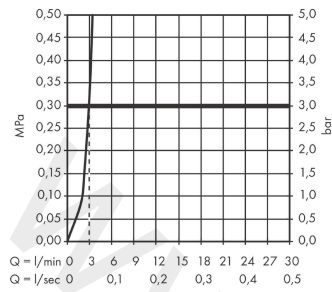

##### product features

- consists of: single lever basin mixer, waste set
- ComfortZone 70
- projection: 107 mm
- spout height: 67 mm
- handle variant: lever handle
- spray type: normal spray
- maximum flow rate at 3 bar: 3,8 l/min
- ceramic cartridge
- temperature limitation adjustable
- pop-up waste set G 1¼
- material waste set: synthetic
- connection type: G ½ connections
- connection dimension: DN15

#### Scale drawing

**Logis**

**Single lever basin mixer 70 with pop-up waste set 2 ticks**

Finish: **Chrome** Article Number: **71001009**

**Flowchart**

**Logis**  
**Single lever basin mixer 70 with pop-up waste set 2 ticks**  
 Finish: **Chrome** Article Number: **71001009**