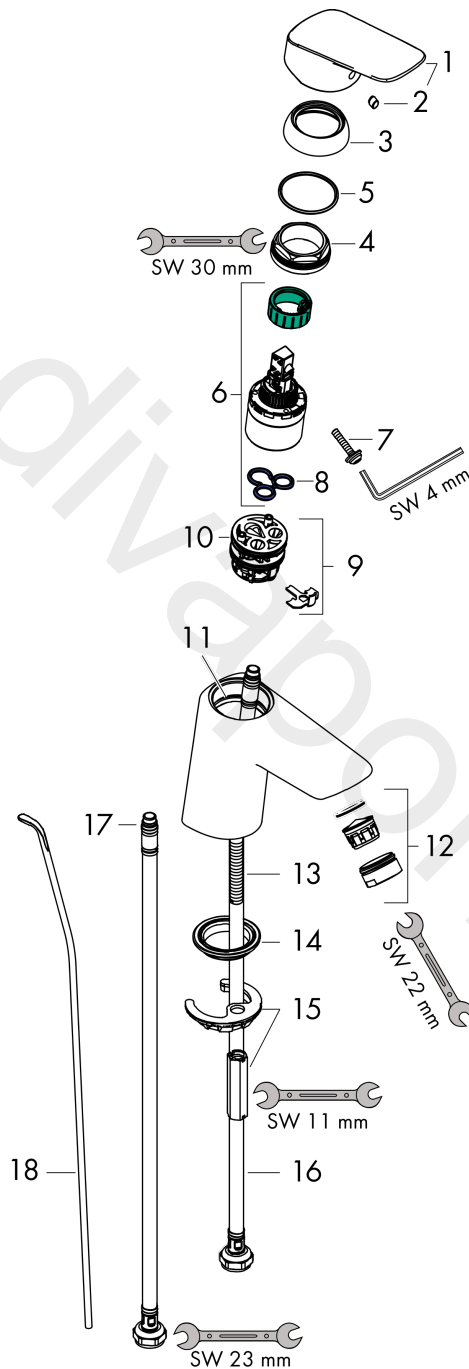

##### product features

- consists of: single lever basin mixer, waste set
- ComfortZone 70
- projection: 107 mm
- spout height: 67 mm
- handle variant: lever handle
- spray type: normal spray
- maximum flow rate at 3 bar: 3,8 l/min
- ceramic cartridge
- temperature limitation adjustable
- pop-up waste set G 1¼
- material waste set: synthetic
- connection type: G ½ connections
- connection dimension: DN15

#### Scale drawing

**Logis**

**Single lever basin mixer 70 with pop-up waste set 2 ticks**

Finish: **Chrome** Article Number: **71001009**

**Flowchart**

**Logis**  
**Single lever basin mixer 70 with pop-up waste set 2 ticks**  
 Finish: **Chrome** Article Number: **71001009**

**Exploded Drawing**

Year of production: >04/20

### Spare part list

Year of production: >04/20

Pos.	Description	Article Number	Price	PU
1	handle	92224000	£ 51,00	1
2	screw cover	96338000	£ 3,30	1
3	flange	97406000	£ 20,50	1
4	nut	97209000	£ 16,10	1
5	O-Ring 32x2	98193000	£ 3,30	1
6	cartridge, assy	95646000	£ 96,00	1
7	locking screw for handle	95140000	£ 6,10	1
8	seal	95008000	£ 9,00	1
9	adapter for cartridge	98750000	£ 13,30	1
10	O-Ring 30x2	98186000	£ 3,30	1
11	O-ring 35x2	92604000	£ 6,10	1
12	aerator M24x1 (3,5 l/min)	92508000	£ 20,50	1
13	screw M8 x 68	97736000	£ 6,10	1
14	seal Ø 42	98722000	£ 6,10	1
15	fixing set	96016000	£ 35,00	1
16	connection hose 450 mm G½	93020000	£ 35,00	1
17	O-ring 6,6x1,6	93019000	£ 3,30	1
18	pull rod	96657000	£ 13,30	1
a	pop up waste	92168007	-	1