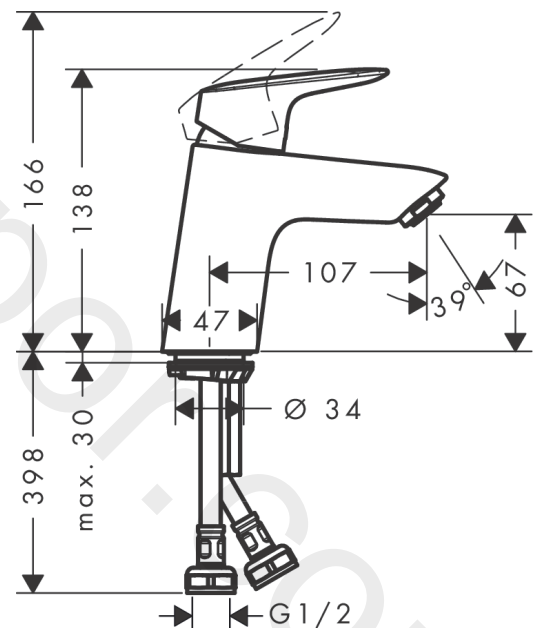

Scale drawing