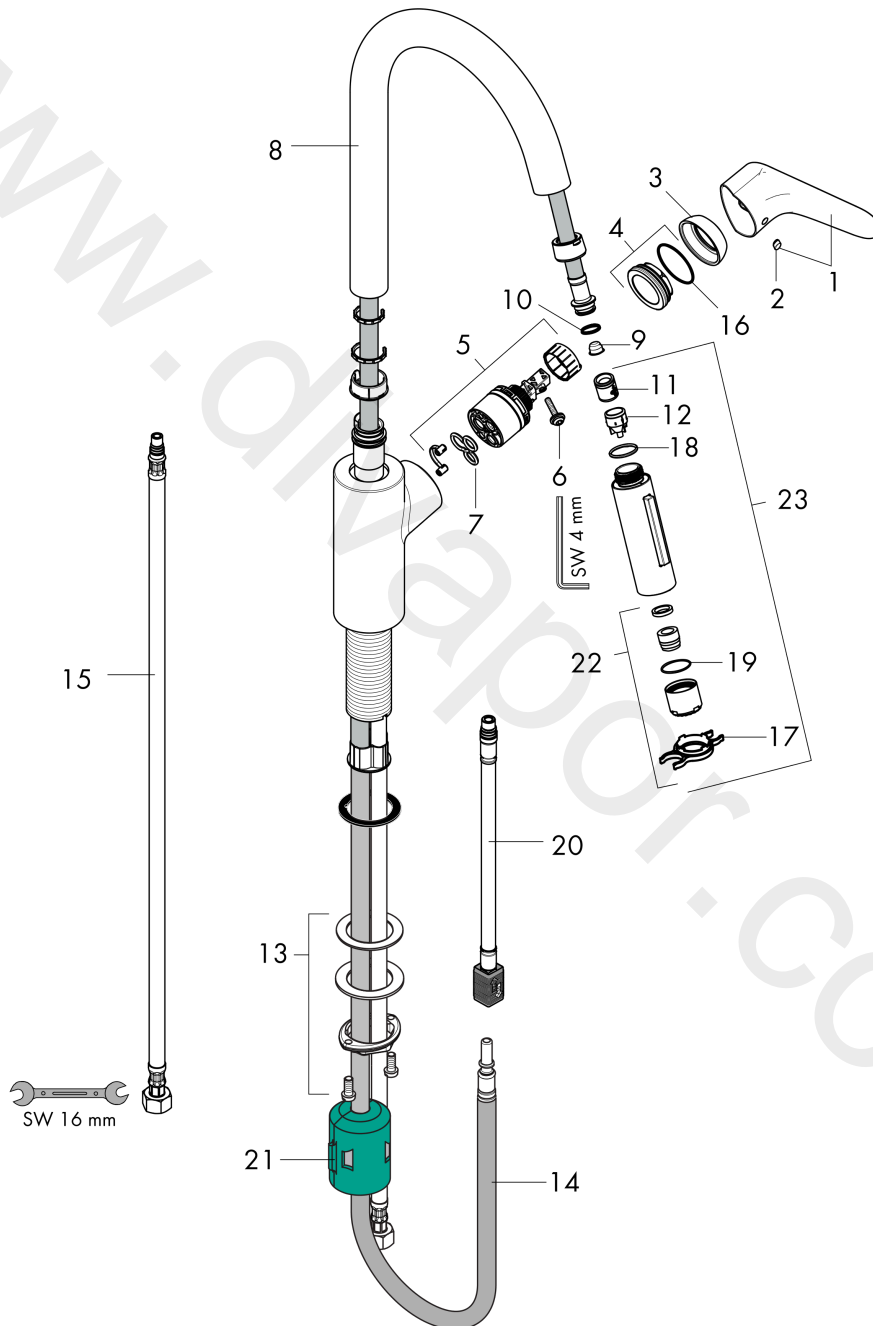

Focus**Single lever kitchen mixer 230, EcoSmart, pull-out spray, 2jet**Finish: **Stainless Steel Optic** Article Number: **04920800****Description****product features**

- swivel range 150°
- shower spray, laminar spray
- lockable shower spray, spray returns automatically through handle closing
- MagFit magnetic shower support
- quick connect hose
- maximum flow rate at 3 bar: 5,7 l/min
- ceramic cartridge
- connection type: G 3/8 connections
- temperature limitation adjustable
- integrated non-return valve
- suitable for continuous flow water heaters

Technology**Product image**

Focus

Single lever kitchen mixer 230, EcoSmart, pull-out spray, 2jet

Finish: **Stainless Steel Optic** Article Number: **04920800**

Exploded Drawing

Year of production: >09/21

Focus**Single lever kitchen mixer 230, EcoSmart, pull-out spray, 2jet**Finish: **Stainless Steel Optic** Article Number: **04920800****Spare part list**

Year of production: >09/21

Pos.	Description	Article Number	Price	PU
1	handle	98460800	£ 96,00	1
2	screw cover	96338000	£ 3,30	1
3	flange	95498800	£ 25,00	1
4	nut	97209000	£ 16,10	1
5	cartridge, assy	92730000	£ 35,00	1
6	locking screw for handle	95140000	£ 6,10	1
7	seal	95008000	£ 9,00	1
9	filter	97735000	£ 3,30	1
10	O-ring 11x2	98127000	£ 3,30	1
11	flow limiter / non return valve	95376000	£ 25,00	1
12	set of non return valves DW 15	97350000	£ 20,50	1
13	fixing set (Ø 34)	95049000	£ 16,10	1
14	hose 1,50 m	88624000	-	1
15	connection hose 35½" M8x0,75 3/8"	96316001	-	1
16	O-Ring 32x2	98193000	£ 3,30	1
17	service tool	95910000	£ 9,00	1
18	O-ring 18x1,5	98231000	£ 3,30	1
19	O-ring 20x1	98140000	£ 3,30	1
21	weight	98551000	£ 20,50	1
a	O-ring 7x1,5	98422000	£ 3,30	1
b	lever collar	97548000	£ 3,30	1