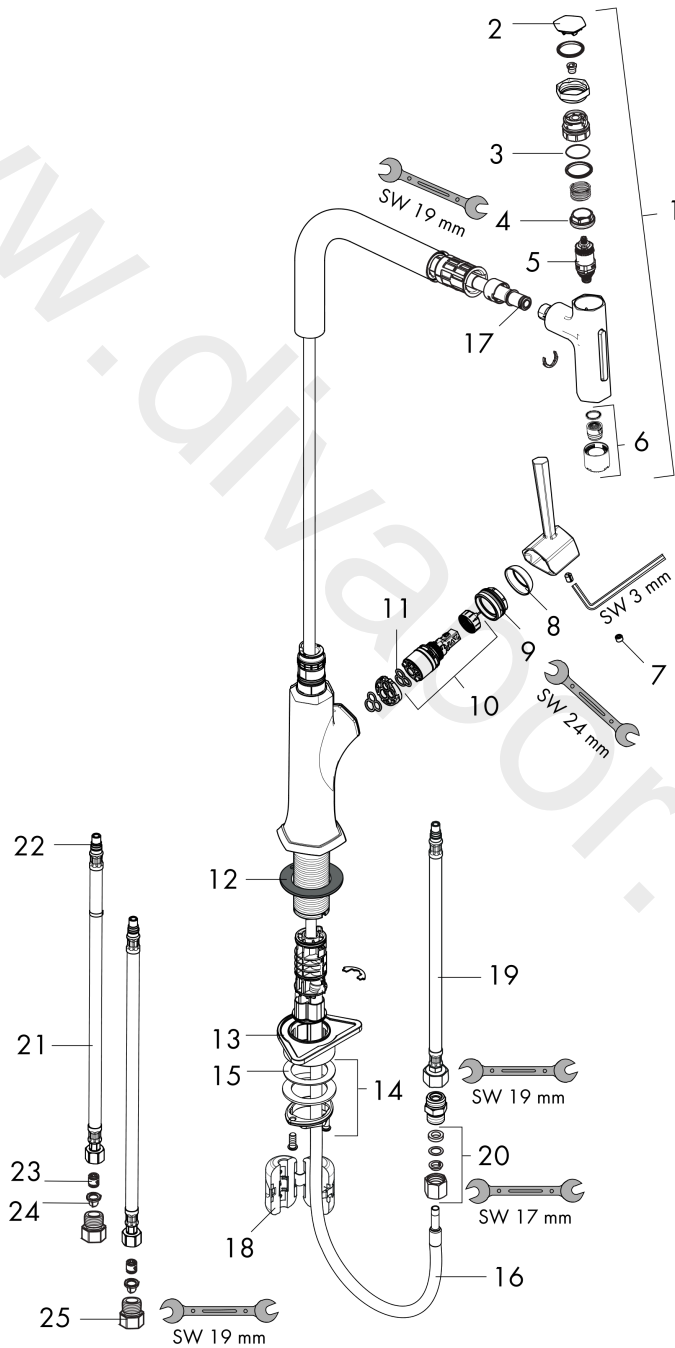

**Locarno Select**  
**Single lever kitchen mixer 320 with 2 spray**  
 Finish: **Polished Nickel** Article Number: **04855830**

**Description**

**product features**

- ComfortZone 320
- swivel range 150°
- normal spray, shower spray
- lockable shower spray, spray returns through pressing spray diverter and spray returns automatically through handle closing
- Select button for a comfortable start/stop of the water flow
- MagFit magnetic shower support
- maximum flow rate at 3 bar: 6,6 l/min
- ceramic cartridge
- integrated non-return valve
- not suitable for continuous flow water heaters

**Technology**

**Product image**

**Locarno Select**  
**Single lever kitchen mixer 320 with 2 spray**  
 Finish: **Polished Nickel** Article Number: **04855830**

**Exploded Drawing**

Year of production: >02/21

## Locarno Select

Single lever kitchen mixer 320 with 2 spray

Finish: Polished Nickel Article Number: 04855830

### Spare part list

Year of production: >02/21

Pos.	Description	Article Number	Price	PU
1	handspray	93883831	-	1
2	cover	93884830	-	1
3	O-ring 19x1,5	95962000	£ 3,30	1
4	nut	92567000	£ 20,50	1
5	shut off unit	98463000	£ 51,00	1
6	aerator M24x1	92961830	£ 33,00	1
7	screw cover	95704000	£ 3,30	1
8	flange	98863830	£ 76,50	1
9	nut	93886000	-	1
10	cartridge, assy	95973001	£ 79,00	1
11	seal	98865000	£ 35,00	1
12	seal	92582000	£ 3,30	1
13	support	97523000	£ 6,10	1
14	fixing set (Ø 34)	95049000	£ 16,10	1
15	lever collar	97548000	£ 3,30	1
16	hose 1,50 m	92569000	£ 79,00	1
17	O-ring 8x2	98112000	£ 3,30	1
18	weight	92500000	£ 43,00	1
19	connection hose 450 mm M8x0,75 G3/8	97206000	£ 35,00	1
20	squeezing connection	96099000	£ 9,00	1
21	connection hose 900 mm M8x0,75 G3/8	95372000	£ 35,00	1
22	O-ring 7x1,5	98422000	£ 3,30	1
23	non return valve DW 10	96456000	£ 9,00	1
24	filter packing	95291000	£ 13,30	1
25	adapter for connection hose	88802000	-	1
a	handle	93885830	-	1
b	spout cpl.	92583830	£ 118,00	1