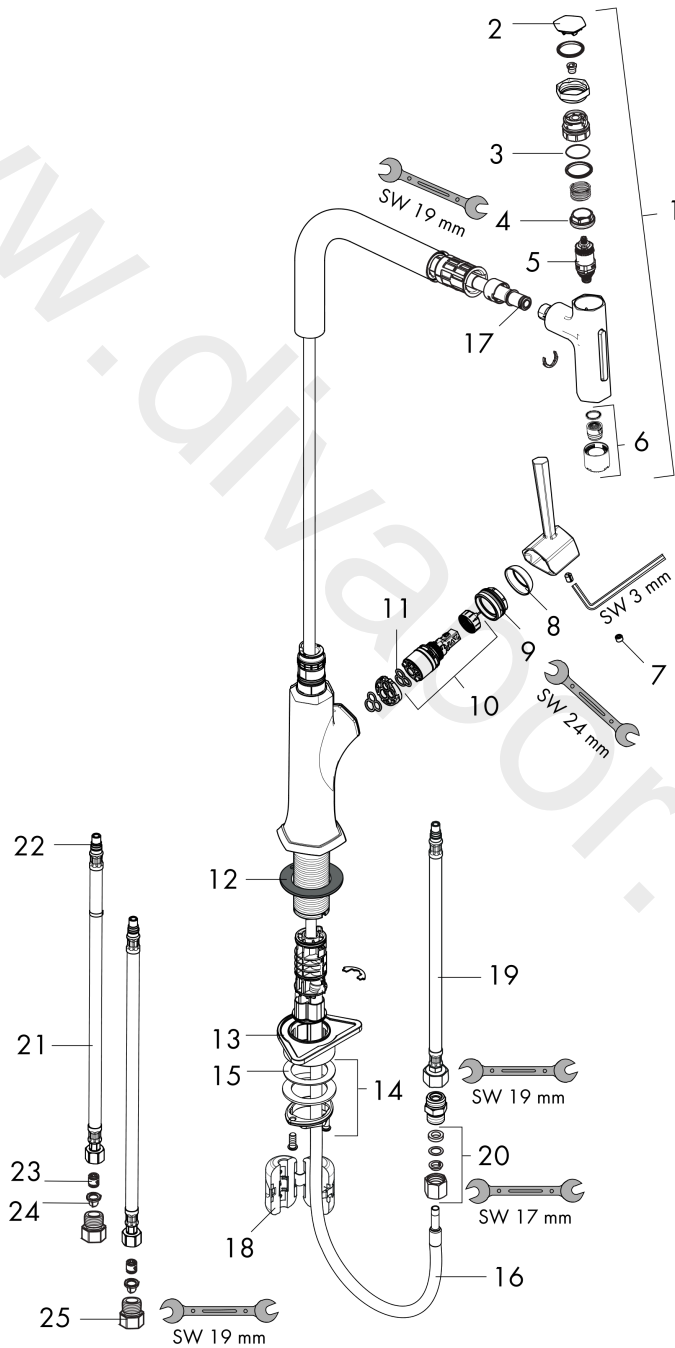

**Locarno Select**

**Single lever kitchen mixer 320 with 2 spray**

Finish: **Stainless Steel Optic** Article Number: **04855800**

**Description**

**product features**

- ComfortZone 320
- swivel range 150°
- normal spray, shower spray
- lockable shower spray, spray returns through pressing spray diverter and spray returns automatically through handle closing
- Select button for a comfortable start/stop of the water flow
- MagFit magnetic shower support
- maximum flow rate at 3 bar: 6,6 l/min
- ceramic cartridge
- integrated non-return valve
- not suitable for continuous flow water heaters

**Technology**

**Product image**

**Locarno Select**  
**Single lever kitchen mixer 320 with 2 spray**  
 Finish: **Stainless Steel Optic** Article Number: **04855800**

**Exploded Drawing**

Year of production: >02/21

### Single lever kitchen mixer 320 with 2 spray

Finish: **Stainless Steel Optic** Article Number: **04855800**

#### Spare part list

Year of production: >02/21

Pos.	Description	Article Number	Price	PU
1	handspray	93883801	-	1
2	cover	93884800	-	1
3	O-ring 19x1,5	95962000	£ 3,30	1
4	nut	92567000	£ 20,50	1
5	shut off unit	98463000	£ 51,00	1
6	aerator M24x1	92961800	£ 35,00	1
7	screw cover	95704000	£ 3,30	1
8	flange	98863800	£ 64,00	1
9	nut	93886000	-	1
10	cartridge, assy	95973001	£ 79,00	1
11	seal	98865000	£ 35,00	1
12	seal	92582000	£ 3,30	1
13	support	97523000	£ 6,10	1
14	fixing set (Ø 34)	95049000	£ 16,10	1
15	lever collar	97548000	£ 3,30	1
16	hose 1,50 m	92569000	£ 79,00	1
17	O-ring 8x2	98112000	£ 3,30	1
18	weight	92500000	£ 43,00	1
19	connection hose 450 mm M8x0,75 G3/8	97206000	£ 35,00	1
20	squeezing connection	96099000	£ 9,00	1
21	connection hose 900 mm M8x0,75 G3/8	95372000	£ 35,00	1
22	O-ring 7x1,5	98422000	£ 3,30	1
23	non return valve DW 10	96456000	£ 9,00	1
24	filter packing	95291000	£ 13,30	1
25	adapter for connection hose	88802000	-	1
a	handle	93885800	-	1
b	spout cpl.	92583800	£ 137,00	1