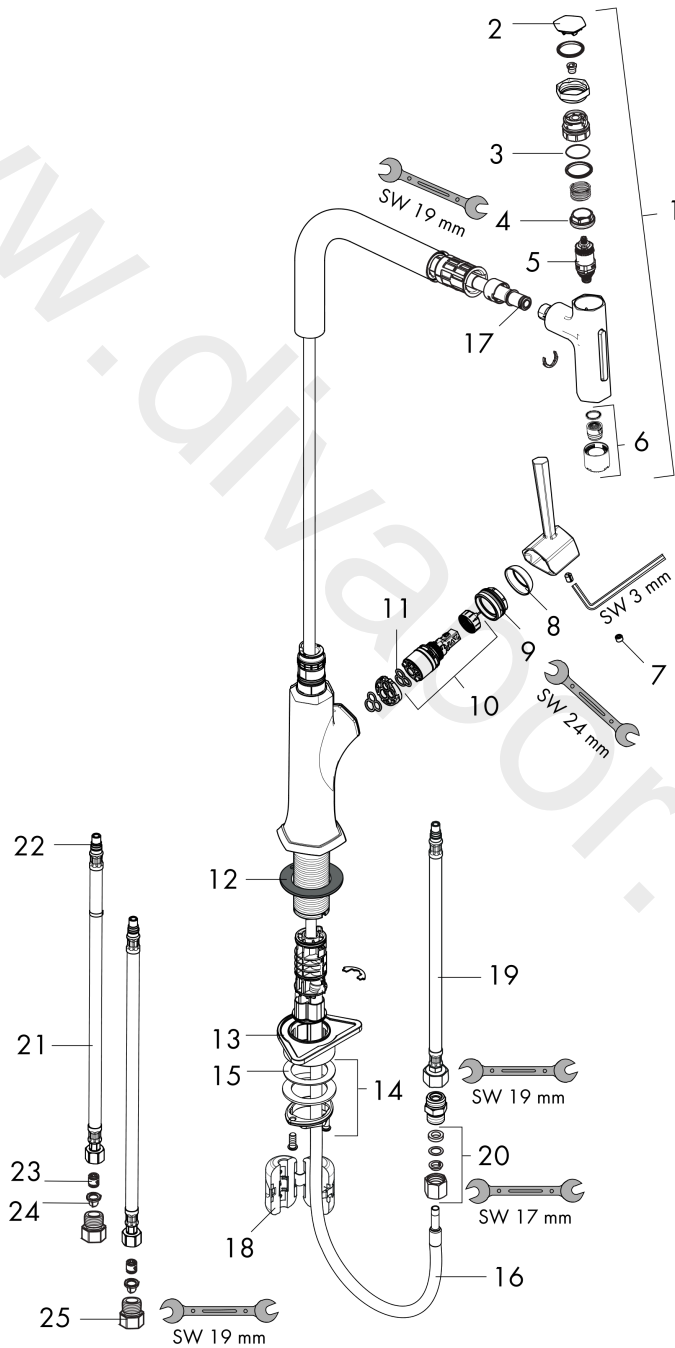

Locarno Select
Single lever kitchen mixer 320 with 2 spray
 Finish: **Matt Black** Article Number: **04855670**

Description

product features

- ComfortZone 320
- swivel range 150°
- normal spray, shower spray
- lockable shower spray, spray returns through pressing spray diverter and spray returns automatically through handle closing
- Select button for a comfortable start/stop of the water flow
- MagFit magnetic shower support
- maximum flow rate at 3 bar: 6,6 l/min
- ceramic cartridge
- integrated non-return valve
- not suitable for continuous flow water heaters

Technology

Product image

Locarno Select
Single lever kitchen mixer 320 with 2 spray
 Finish: **Matt Black** Article Number: **04855670**

Exploded Drawing

Year of production: >02/21

Locarno Select**Single lever kitchen mixer 320 with 2 spray**Finish: **Matt Black** Article Number: **04855670****Spare part list**

Year of production: >02/21

Pos.	Description	Article Number	Price	PU
1	handspray	93883671	-	1
2	cover	93884670	-	1
3	O-ring 19x1,5	95962000	£ 3,30	1
4	nut	92567000	£ 20,50	1
5	shut off unit	98463000	£ 51,00	1
6	aerator M24x1	92961670	£ 33,00	1
7	screw cover	95704000	£ 3,30	1
8	flange	98863670	£ 76,00	1
9	nut	93886000	-	1
10	cartridge, assy	95973001	£ 79,00	1
11	seal	98865000	£ 35,00	1
12	seal	92582000	£ 3,30	1
13	support	97523000	£ 6,10	1
14	fixing set (Ø 34)	95049000	£ 16,10	1
15	lever collar	97548000	£ 3,30	1
16	hose 1,50 m	92569000	£ 79,00	1
17	O-ring 8x2	98112000	£ 3,30	1
18	weight	92500000	£ 43,00	1
19	connection hose 450 mm M8x0,75 G3/8	97206000	£ 35,00	1
20	squeezing connection	96099000	£ 9,00	1
21	connection hose 900 mm M8x0,75 G3/8	95372000	£ 35,00	1
22	O-ring 7x1,5	98422000	£ 3,30	1
23	non return valve DW 10	96456000	£ 9,00	1
24	filter packing	95291000	£ 13,30	1
25	adapter for connection hose	88802000	-	1
a	handle	93885670	-	1