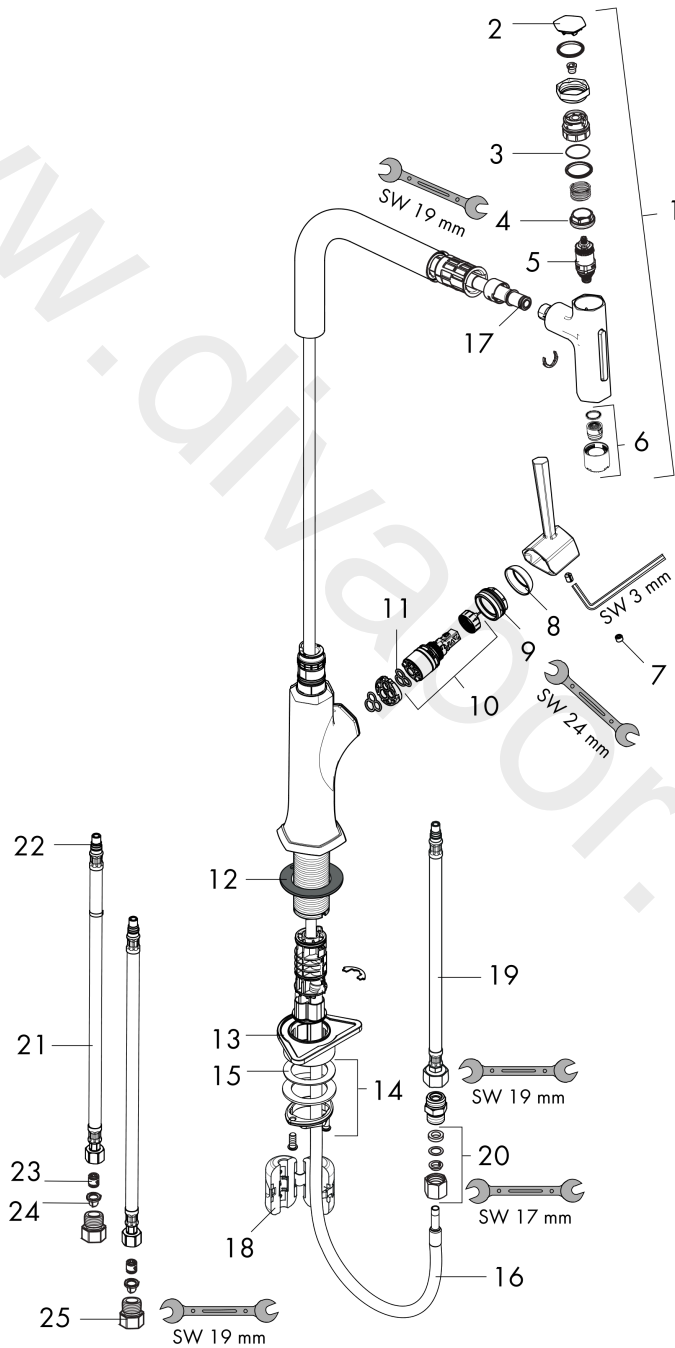

Locarno Select
Single lever kitchen mixer 320 with 2 spray
 Finish: **Brushed Gold Optic** Article Number: **04855250**

Description

product features

- ComfortZone 320
- swivel range 150°
- normal spray, shower spray
- lockable shower spray, spray returns through pressing spray diverter and spray returns automatically through handle closing
- Select button for a comfortable start/stop of the water flow
- MagFit magnetic shower support
- maximum flow rate at 3 bar: 6,6 l/min
- ceramic cartridge
- integrated non-return valve
- not suitable for continuous flow water heaters

Technology

Product image

Locarno Select
Single lever kitchen mixer 320 with 2 spray
 Finish: **Brushed Gold Optic** Article Number: **04855250**

Exploded Drawing

Year of production: >02/21

Locarno Select

Single lever kitchen mixer 320 with 2 spray

Finish: **Brushed Gold Optic** Article Number: **04855250**

Spare part list

Year of production: >02/21

Pos.	Description	Article Number	Price	PU
1	handspray	93883251	-	1
2	cover	93884250	-	1
3	O-ring 19x1,5	95962000	£ 3,30	1
4	nut	92567000	£ 20,50	1
5	shut off unit	98463000	£ 51,00	1
6	aerator M24x1	92961250	£ 33,00	1
7	screw cover	95704000	£ 3,30	1
8	flange	98863250	£ 76,50	1
9	nut	93886000	-	1
10	cartridge, assy	95973001	£ 79,00	1
11	seal	98865000	£ 35,00	1
12	seal	92582000	£ 3,30	1
13	support	97523000	£ 6,10	1
14	fixing set (Ø 34)	95049000	£ 16,10	1
15	lever collar	97548000	£ 3,30	1
16	hose 1,50 m	92569000	£ 79,00	1
17	O-ring 8x2	98112000	£ 3,30	1
18	weight	92500000	£ 43,00	1
19	connection hose 450 mm M8x0,75 G3/8	97206000	£ 35,00	1
20	squeezing connection	96099000	£ 9,00	1
21	connection hose 900 mm M8x0,75 G3/8	95372000	£ 35,00	1
22	O-ring 7x1,5	98422000	£ 3,30	1
23	non return valve DW 10	96456000	£ 9,00	1
24	filter packing	95291000	£ 13,30	1
25	adapter for connection hose	88802000	-	1
a	spout cpl.	92583250	£ 118,00	1
b	handle	93885250	-	1