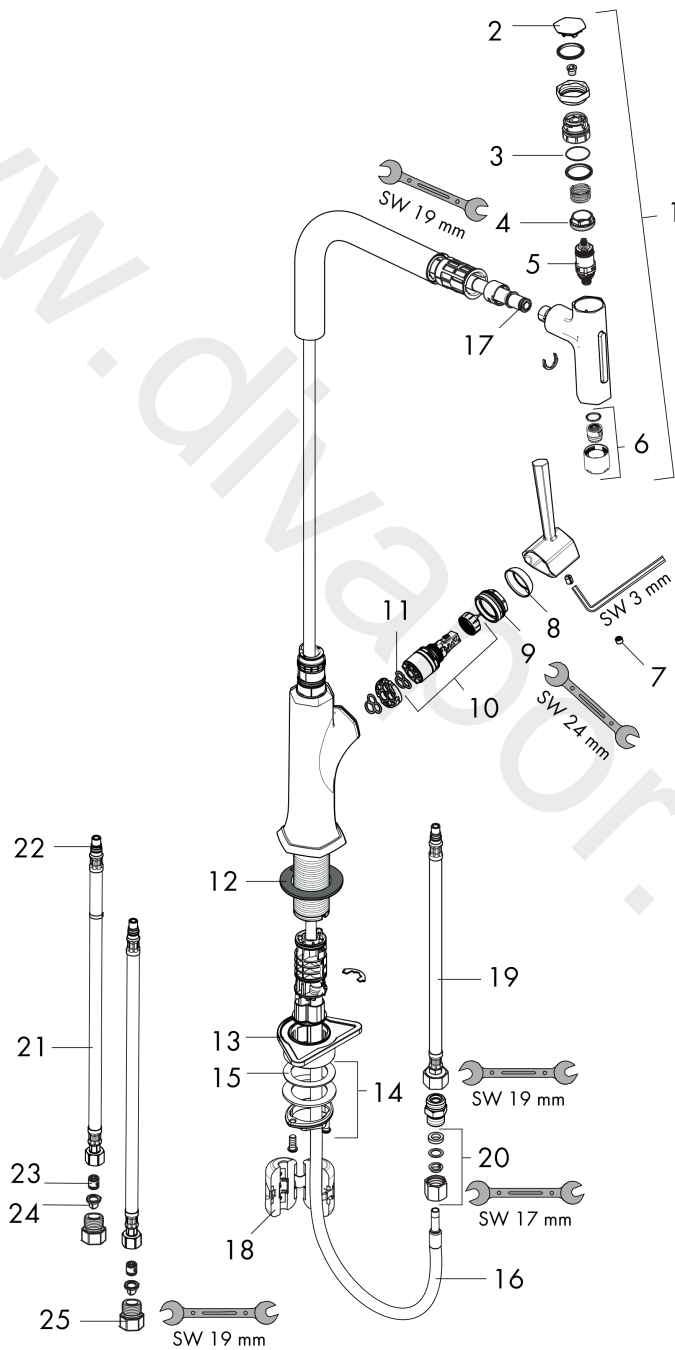

Locarno Select
Single lever kitchen mixer 320 with 2 spray
 Finish: **Chrome** Article Number: **04855000**

Description

product features

- ComfortZone 320
- swivel range 150°
- normal spray, shower spray
- lockable shower spray, spray returns through pressing spray diverter and spray returns automatically through handle closing
- Select button for a comfortable start/stop of the water flow
- MagFit magnetic shower support
- maximum flow rate at 3 bar: 6,6 l/min
- ceramic cartridge
- integrated non-return valve
- not suitable for continuous flow water heaters

Technology

Product image

Locarno Select
Single lever kitchen mixer 320 with 2 spray
 Finish: **Chrome** Article Number: **04855000**

Exploded Drawing

Year of production: >02/21

Locarno Select
Single lever kitchen mixer 320 with 2 spray
 Finish: **Chrome** Article Number: **04855000**

Spare part list

Year of production: >02/21

Pos.	Description	Article Number	Price	PU
1	handspray	93883001	-	1
2	cover	93884000	-	1
3	O-ring 19x1,5	95962000	£ 3,30	1
4	nut	92567000	£ 20,50	1
5	shut off unit	98463000	£ 51,00	1
6	aerator M24x1	92961000	£ 20,50	1
7	screw cover	95704000	£ 3,30	1
8	flange	98863000	£ 51,00	1
9	nut	93886000	-	1
10	cartridge, assy	95973001	£ 79,00	1
11	seal	98865000	£ 35,00	1
12	seal	92582000	£ 3,30	1
13	support	97523000	£ 6,10	1
14	fixing set (Ø 34)	95049000	£ 16,10	1
15	lever collar	97548000	£ 3,30	1
16	hose 1,50 m	92569000	£ 79,00	1
17	O-ring 8x2	98112000	£ 3,30	1
18	weight	92500000	£ 43,00	1
19	connection hose 450 mm M8x0,75 G3/8	97206000	£ 35,00	1
20	squeezing connection	96099000	£ 9,00	1
21	connection hose 900 mm M8x0,75 G3/8	95372000	£ 35,00	1
22	O-ring 7x1,5	98422000	£ 3,30	1
23	non return valve DW 10	96456000	£ 9,00	1
24	filter packing	95291000	£ 13,30	1
25	adapter for connection hose	88802000	-	1
a	handle	93885000	-	1
b	spout cpl.	92583000	£ 79,00	1