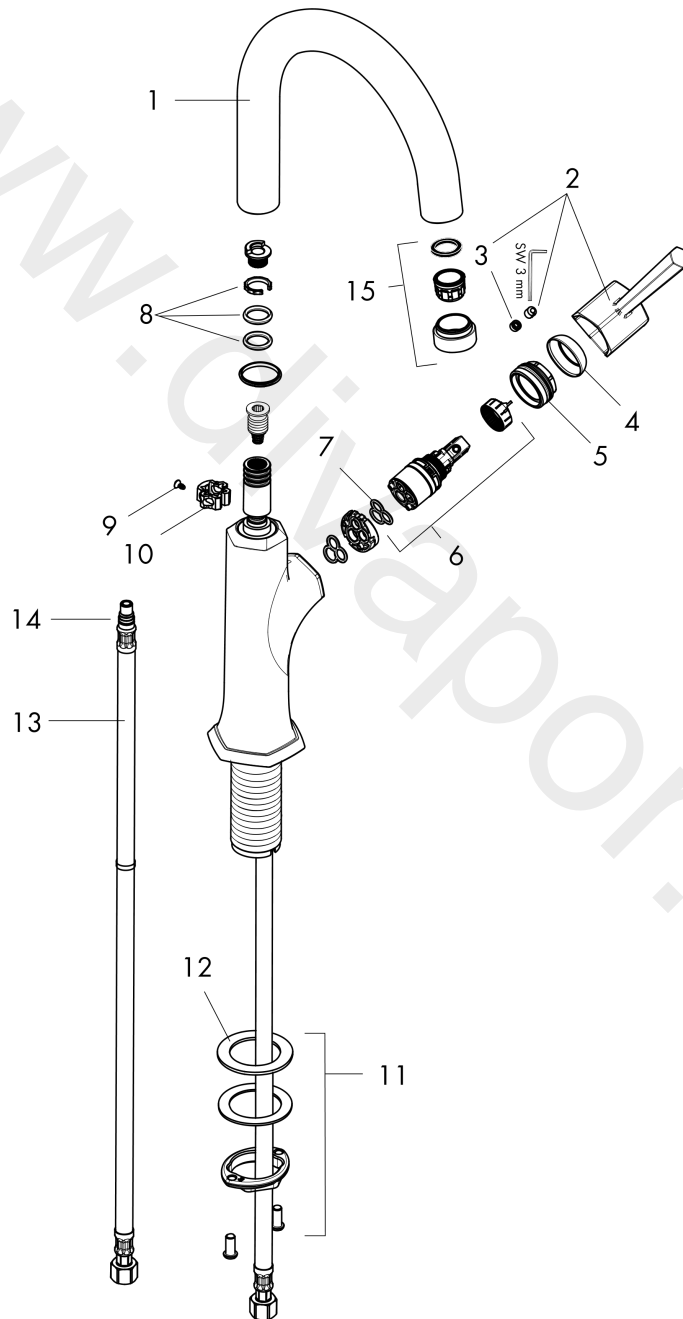

**Locarno****Single lever kitchen mixer 270**Finish: **Polished Nickel** Article Number: **04854830****Description****product features**

- swivel range 150°
- laminar spray
- maximum flow rate at 3 bar: 5,7 l/min
- ceramic cartridge
- not suitable for continuous flow water heaters

**Technology****Product image**

**Locarno**

**Single lever kitchen mixer 270**

Finish: **Polished Nickel** Article Number: **04854830**

**Exploded Drawing**

Year of production: >02/21

**Locarno****Single lever kitchen mixer 270**Finish: **Polished Nickel** Article Number: **04854830****Spare part list**

Year of production: &gt;02/21

Pos.	Description	Article Number	Price	PU
1	spout cpl.	93147830	£ 275,00	1
2	handle	93885830	-	1
3	screw cover	95704000	£ 3,30	1
4	flange	98863830	£ 76,50	1
5	nut	93886000	-	1
6	cartridge, assy	95973001	£ 79,00	1
7	seal	98865000	£ 35,00	1
8	sealing set	92646000	£ 20,50	1
9	screw	97662000	£ 9,00	1
10	axialring	97558000	£ 3,30	1
11	fixing set (special)	93253000	£ 20,50	1
12	lever collar	97548000	£ 3,30	1
13	connection hose 35½" M8x0,75 3/8"	96316001	-	1
14	O-ring 7x1,5	98422000	£ 3,30	1